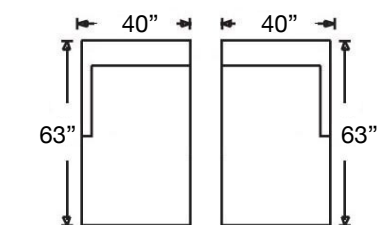

941-YNG-62
Left Arm Chaise
$2162

941-YNG-61
Right Arm Chaise
$2162