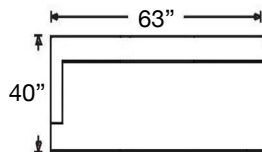

Ordering Options	RT/LT Arm Corner Sofa	RT/LT Arm Loveseat	RT/LT Arm Chaise
18" or 22" Non-Welted Throw Pillow	\$55/1	\$55/1	\$55/1
Utopia Comfort Foam Cushion	\$400	\$400	N/A
Extra Comfort Down Cushion	\$400	\$400	N/A
Leg Style	Round Tapered or Bubble		
Leg Finish	Walnut, Wenge, or Driftwood		

941-YNG-32
Left Arm Corner Sofa
\$2725

941-YNG-31
Right Arm Corner Sofa
\$2725

941-YNG-62
Left Arm Chaise
\$2162

941-YNG-61
Right Arm Chaise
\$2162

941-YNG-22
Left Arm Loveseat
\$2162

941-YNG-21
Right Arm Loveseat
\$2162