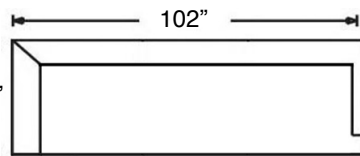

941-YNG-31
Right Arm Corner Sofa
$2725