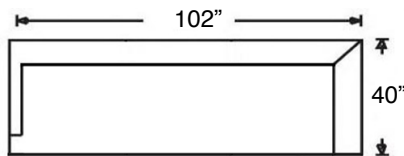

SU CASA
— It's Your Home —
SUCASA.FURNITURE

WOODSON SECTIONAL

Tight Back, Standard Comfort Foam Cushion Sectional

Shown: Left Arm Loveseat and Right Arm Corner Sofa with Bubble leg in Walnut.

Overall Height 34" | Seat Height 22" | Seat Depth 22" (48"D for Chaise)

Ordering Options	RT/LT Arm Corner Sofa	RT/LT Arm Loveseat	RT/LT Arm Chaise
18" or 22" Non-Welted Throw Pillow	\$55/1	\$55/1	\$55/1
Utopia Comfort Foam Cushion	\$400	\$400	N/A
Extra Comfort Down Cushion	\$400	\$400	N/A
Leg Style	Round Tapered or Bubble		
Leg Finish	Walnut, Wenge, or Driftwood		