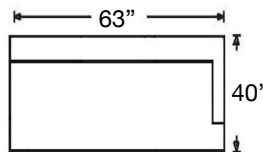

SU CASA
— It's Your Home —
SUCASA.FURNITURE

WOODSON SECTIONAL

Tight Back, Standard Comfort Foam Cushion Sectional

Shown: Left Arm Loveseat and Right Arm Corner Sofa with Bubble leg in Walnut.

Overall Height 34" | Seat Height 22" | Seat Depth 22" (48"D for Chaise)

941-YNG-32
Left Arm Corner Sofa
\$2725

941-YNG-31
Right Arm Corner Sofa
\$2725

941-YNG-62
Left Arm Chaise
\$2162

941-YNG-61
Right Arm Chaise
\$2162

941-YNG-22
Left Arm Loveseat
\$2162

941-YNG-21
Right Arm Loveseat
\$2162