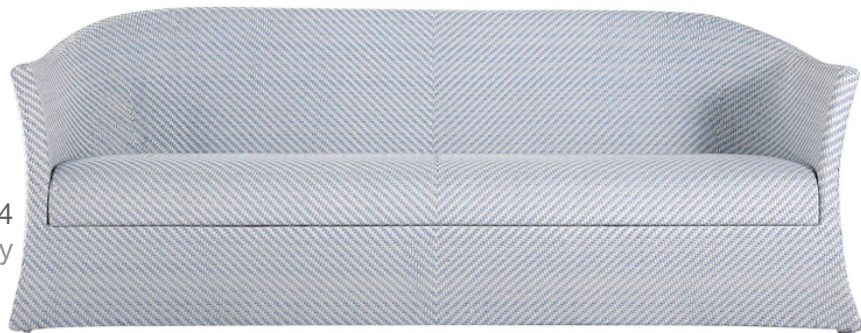

MYKONOS OUTDOOR SOFA

1525-SMC-303
White/Natural

1525-SMC-304
White/Chambray

W83.5" x D31.5" x H29"

A luxurious yet low-maintenance seating solution for outdoor living. Engineered with UV, mold, and mildew resistance. Built-in reticulated foam cushion offers plush, low-maintenance comfort and high-performance resin wicker ensures longevity.

Safe for outdoor spaces.
Cover or store indoors during inclement weather and when not in use.

Coordinating pieces available.

SU CASA
— It's Your Home —
SUCASA.FURNITURE