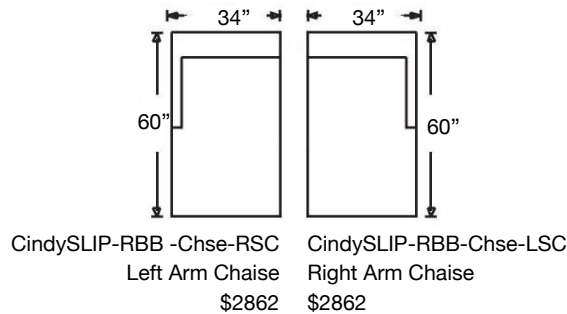

# CINDEE SLIPCOVER SECTIONAL

Loose Back, Standard Comfort Down Cushion Slipcover Sectional  
Shown: Left Arm Corner Sofa & Right Arm Sofa

Overall Height: 40" | Seat Height: 20" | Seat Depth: 22"

Ordering Options	RT/LT Arm Corner Sofa	RT/LT Arm Sofa	RT/LT Arm Loveseat	Armless Loveseat	RT/LT Arm Chaise	RT/LT Arm Chair	Corner Chair	Armless Chair
20" Welled Down-Blend Throw Pillow	\$110/2	\$55/1	\$55/1	N/A	\$55/1	\$55/1	\$55/1	N/A
Utopia Comfort Foam Cushion	\$400	\$400	\$350	\$350	\$350	\$237	\$237	\$237
Contrast Welt	\$237	\$237	\$237	\$237	\$237	\$125	\$237	\$125
Slipcover ONLY	\$2050	\$1887	\$1500	\$1325	\$1325	\$1037	\$1325	\$837

# CINDEE SLIPCOVER SECTIONAL

Shown: Left Arm Corner Sofa and Right Arm Sofa

PATTERN AVAILABILITY:  
RG, PS, NM, RS

**SU CASA**  
— It's Your Home —

SUCASA.FURNITURE