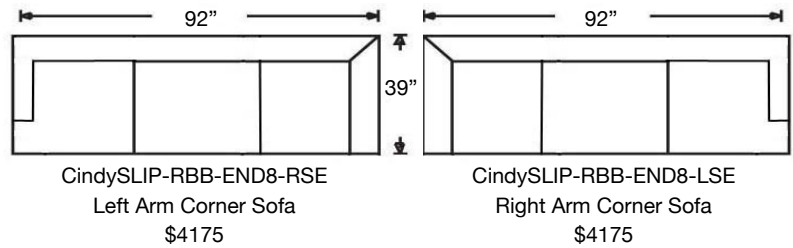

PATTERN AVAILABILITY:
RG, PS, NM, RS

SU CASA
— It's Your Home —

SUCASA.FURNITURE