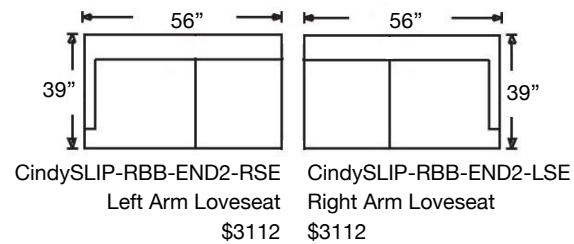

# CINDEE SLIPCOVER SECTIONAL

Loose Back, Standard Comfort Down Cushion Slipcover Sectional  
Shown: Left Arm Corner Sofa & Right Arm Sofa

Overall Height: 40" | Seat Height: 20" | Seat Depth: 22"

Ordering Options	RT/LT Arm Corner Sofa	RT/LT Arm Sofa	RT/LT Arm Loveseat	Armless Loveseat	RT/LT Arm Chaise	RT/LT Arm Chair	Corner Chair	Armless Chair
20" Welled Down-Blend Throw Pillow	\$110/2	\$55/1	\$55/1	N/A	\$55/1	\$55/1	\$55/1	N/A
Utopia Comfort Foam Cushion	\$400	\$400	\$350	\$350	\$350	\$237	\$237	\$237
Contrast Welt	\$237	\$237	\$237	\$237	\$237	\$125	\$237	\$125
Slipcover ONLY	\$2050	\$1887	\$1500	\$1325	\$1325	\$1037	\$1325	\$837

# CINDEE SLIPCOVER SECTIONAL

Shown: Left Arm Corner Sofa and Right Arm Sofa

PATTERN AVAILABILITY:  
RG, PS, NM, RS

**SU CASA**  
— It's Your Home —

SUCASA.FURNITURE