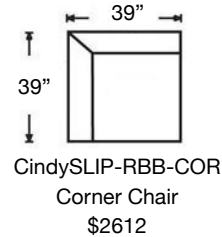

# CINDEE SLIPCOVER SECTIONAL

Loose Back, Standard Comfort Down Cushion Slipcover Sectional  
Shown: Left Arm Corner Sofa & Right Arm Sofa

Overall Height: 40" | Seat Height: 20" | Seat Depth: 22"

Ordering Options	RT/LT Arm Corner Sofa	RT/LT Arm Sofa	RT/LT Arm Loveseat	Armless Loveseat	RT/LT Arm Chaise	RT/LT Arm Chair	Corner Chair	Armless Chair
20" Welled Down-Blend Throw Pillow	\$110/2	\$55/1	\$55/1	N/A	\$55/1	\$55/1	\$55/1	N/A
Utopia Comfort Foam Cushion	\$400	\$400	\$350	\$350	\$350	\$237	\$237	\$237
Contrast Welt	\$237	\$237	\$237	\$237	\$237	\$125	\$237	\$125
Slipcover ONLY	\$2050	\$1887	\$1500	\$1325	\$1325	\$1037	\$1325	\$837

# CINDEE SLIPCOVER SECTIONAL

Shown: Left Arm Corner Sofa and Right Arm Sofa

PATTERN AVAILABILITY:  
RG, PS, NM, RS

**SU CASA**  
— It's Your Home —

SUCASA.FURNITURE