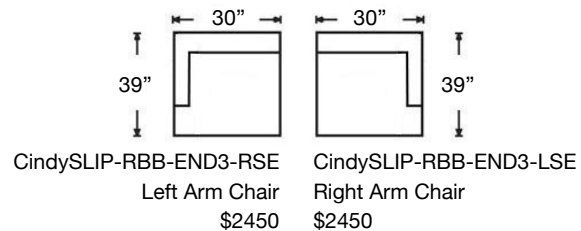

# CINDEE SLIPCOVER SECTIONAL

Loose Back, Standard Comfort Down Cushion Slipcover Sectional  
Shown: Left Arm Corner Sofa & Right Arm Sofa

Overall Height: 40" | Seat Height: 20" | Seat Depth: 22"

Ordering Options	RT/LT Arm Corner Sofa	RT/LT Arm Sofa	RT/LT Arm Loveseat	Armless Loveseat	RT/LT Arm Chaise	RT/LT Arm Chair	Corner Chair	Armless Chair
20" Welled Down-Blend Throw Pillow	\$110/2	\$55/1	\$55/1	N/A	\$55/1	\$55/1	\$55/1	N/A
Utopia Comfort Foam Cushion	\$400	\$400	\$350	\$350	\$350	\$237	\$237	\$237
Contrast Welt	\$237	\$237	\$237	\$237	\$237	\$125	\$237	\$125
Slipcover ONLY	\$2050	\$1887	\$1500	\$1325	\$1325	\$1037	\$1325	\$837

# CINDEE SLIPCOVER SECTIONAL

Shown: Left Arm Corner Sofa and Right Arm Sofa

PATTERN AVAILABILITY:  
RG, PS, NM, RS

**SU CASA**  
— It's Your Home —

SUCASA.FURNITURE