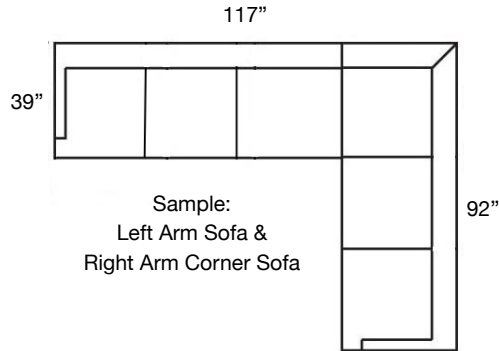

PATTERN AVAILABILITY:
RG, PS, NM, RS

SU CASA
— It's Your Home —

SUCASA.FURNITURE