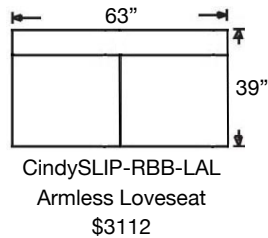

PATTERN AVAILABILITY:
RG, PS, NM, RS

SU CASA
— It's Your Home —

SUCASA.FURNITURE