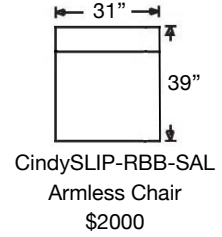

# CINDEE SLIPCOVER SECTIONAL

Loose Back, Standard Comfort Down Cushion Slipcover Sectional  
Shown: Left Arm Corner Sofa & Right Arm Sofa

Overall Height: 40" | Seat Height: 20" | Seat Depth: 22"

Ordering Options	RT/LT Arm Corner Sofa	RT/LT Arm Sofa	RT/LT Arm Loveseat	Armless Loveseat	RT/LT Arm Chaise	RT/LT Arm Chair	Corner Chair	Armless Chair
20" Welled Down-Blend Throw Pillow	\$110/2	\$55/1	\$55/1	N/A	\$55/1	\$55/1	\$55/1	N/A
Utopia Comfort Foam Cushion	\$400	\$400	\$350	\$350	\$350	\$237	\$237	\$237
Contrast Welt	\$237	\$237	\$237	\$237	\$237	\$125	\$237	\$125
Slipcover ONLY	\$2050	\$1887	\$1500	\$1325	\$1325	\$1037	\$1325	\$837

# CINDEE SLIPCOVER SECTIONAL

Shown: Left Arm Corner Sofa and Right Arm Sofa

PATTERN AVAILABILITY:  
RG, PS, NM, RS

**SU CASA**  
— It's Your Home —

SUCASA.FURNITURE