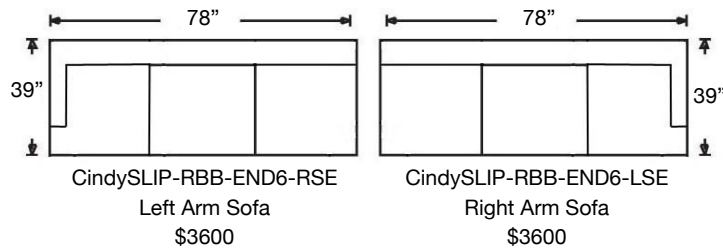

PATTERN AVAILABILITY:
RG, PS, NM, RS

SU CASA
— It's Your Home —

SUCASA.FURNITURE