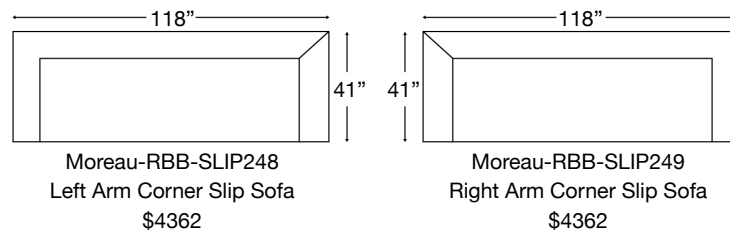

PATTERN AVAILABILITY:
RG, PS, NM, RS

SU CASA
— It's Your Home —
SUCASA.FURNITURE