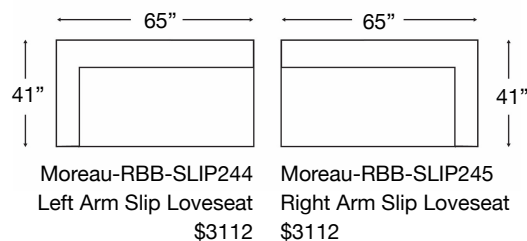

Slipcover ONLY
SCO 210 / 211: $1262
SCO 244 / 245: $1425
SCO 248 / 249: $1725