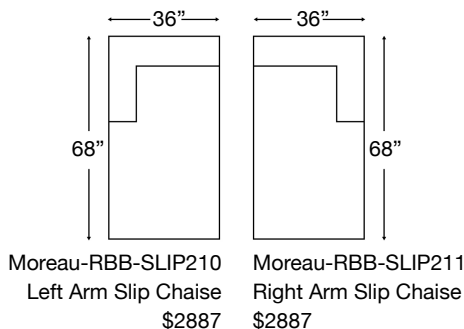

Slipcover ONLY
SCO 210 / 211: $1262
SCO 244 / 245: $1425
SCO 248 / 249: $1725