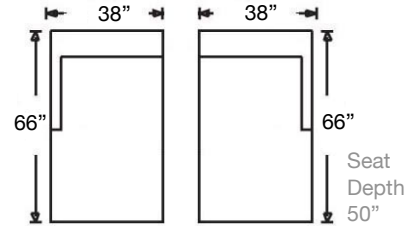

# LULAH SOFA

Loose Back, Standard Comfort Down Cushion Sofa  
W89" x D40" x H38"

Standard Sofa		Queen Sleep Sofa	
Seat Depth 24"   Seat Height: 21"		Seat Depth 22"   Seat Height: 22"	
2-Cushion	Bench Seat	2-Cushion	Bench Seat
Lilah-RBB-002	Lilah-RBB-022	Lilah-RBB-231	Lilah-RBB-230

# LULAH SECTIONAL

Loose Back, Standard Comfort Down Cushion Sectional with Bench Seating  
**Shown: Left Arm Corner Sofa (248) / Right Arm Sofa (247)**  
 Overall Height: 38" | Seat Height: 21" | Seat Depth: 24" | Arm Height: 27"

# LULAH SECTIONAL

Bench Seat, Left Corner Sofa (248) and Right Arm Sofa (247)

**Left Arm Corner Sofa**  
Lilah-RBB-118 (3 Cushion)  
Lilah-RBB-248 (Bench)  
\$4412

**Right Arm Corner Sofa**  
Lilah-RBB-119 (3 Cushion)  
Lilah-RBB-249 (Bench)  
\$4412