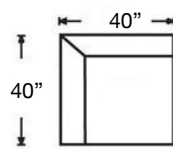

Corner Chair
Lilah-RBB-010
$2162