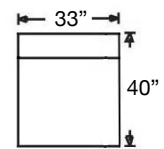

Armless Chair
Lilah-RBB-061
$1587

PATTERN AVAILABILITY:
RG, PS, NM, RS