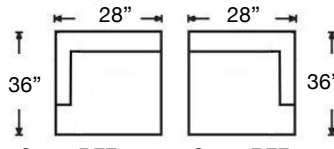

G560-RFF-112
Left Arm Chair
$1712

G560-RFF-113
Right Arm Chair
$1712