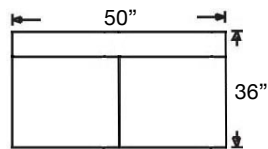

G560-RFF-041
Armless Loveseat
$2100