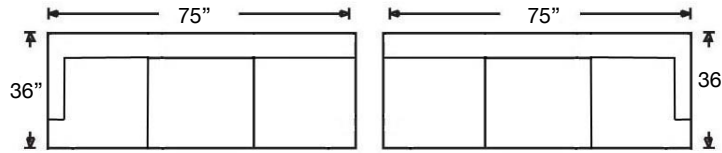

G560-RFF-116
Left Arm Sofa
$2487

G560-RFF-117
Right Arm Sofa
$2487