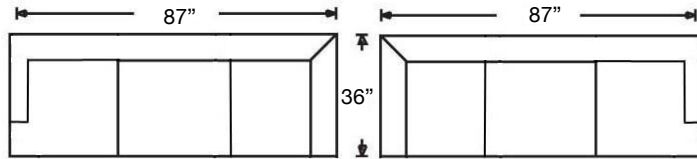

Overall Height 34" | Seat Height 21" | Seat Depth 23"

Ordering Options	LT/RT Arm Corner Sofa	LT/RT Arm Sofa	LT/RT Arm Q Sleep Sofa	LT/RT Arm Loveseat	Armless Loveseat
20" Welted Down-Blend Throw Pillow	\$110/2	\$55/1	\$55/1	\$55/1	N/A
Extra Firm Cushion	\$187	\$187	\$187	\$187	\$162
Comfort Down Cushion	\$312	\$312	\$312	\$312	\$237
Leg Finish	✓	✓	✓	✓	✓
Innerspring Mattress	N/A	N/A	✓	N/A	N/A
Memory Foam Mattress	N/A	N/A	\$375	N/A	N/A

Ordering Options	LT/RT Arm Chaise	LT/RT Arm Chair	Armless Chair	Wedge
20" Welted Down-Blend Throw Pillow	\$55/1	\$55/1	N/A	\$55/1
Extra Firm Cushion	\$162	\$100	\$100	\$162
Comfort Down Cushion	\$312	\$237	\$187	\$312
Leg Finish	✓	✓	✓	✓

PATTERN AVAILABILITY:
 RG, PS, NM

SU CASA
 — It's Your Home —
 SUCASA.FURNITURE

MAYA SECTIONAL

Shown: Right Arm Corner Sofa, Armless Loveseat,
and Left Arm Chaise
Overall Height 34"
Seat Height 21" | Seat Depth 23"