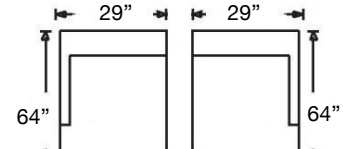

PATTERN AVAILABILITY:
 RG, PS, NM

SU CASA
 — It's Your Home —
 SUCASA.FURNITURE

MAYA SECTIONAL

Shown: Right Arm Corner Sofa, Armless Loveseat,
and Left Arm Chaise
Overall Height 34"
Seat Height 21" | Seat Depth 23"

G560-RFF-061
Armless Chair
\$1350

G560-RFF-041
Armless Loveseat
\$2100

G560-RFF-112
Left Arm Chair
\$1712

G560-RFF-113
Right Arm Chair
\$1712

G560-RFF-110
Left Arm Chaise
\$2100

G560-RFF-111
Right Arm Chaise
\$2100