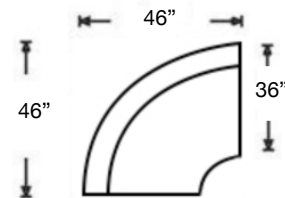

G560-RFF-110
Left Arm Chaise
$2100

G560-RFF-111
Right Arm Chaise
$2100

G560-RFF-011
Wedge
$2025

PATTERN AVAILABILITY:
RG, PS, NM

SU CASA
— It's Your Home —
SUCASA.FURNITURE