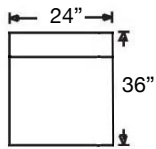

Overall Height 34" | Seat Height 21" | Seat Depth 23"

Ordering Options	LT/RT Arm Corner Sofa	LT/RT Arm Sofa	LT/RT Arm Q Sleep Sofa	LT/RT Arm Loveseat	Armless Loveseat
20" Welted Down-Blend Throw Pillow	\$110/2	\$55/1	\$55/1	\$55/1	N/A
Extra Firm Cushion	\$187	\$187	\$187	\$187	\$162
Comfort Down Cushion	\$312	\$312	\$312	\$312	\$237
Leg Finish	✓	✓	✓	✓	✓
Innerspring Mattress	N/A	N/A	✓	N/A	N/A
Memory Foam Mattress	N/A	N/A	\$375	N/A	N/A

PATTERN AVAILABILITY:
 RG, PS, NM

SU CASA
 — It's Your Home —
 SUCASA.FURNITURE

MAYA SECTIONAL

Shown: Right Arm Corner Sofa, Armless Loveseat,
and Left Arm Chaise
Overall Height 34"
Seat Height 21" | Seat Depth 23"

G560-RFF-118
Left Arm Corner Sofa
\$2650

G560-RFF-119
Right Arm Corner Sofa
\$2650

G560-RFF-114
Left Arm Loveseat
\$2187

G560-RFF-115
Right Arm Loveseat
\$2187

G560-RFF-116
Left Arm Sofa
\$2487

G560-RFF-117
Right Arm Sofa
\$2487