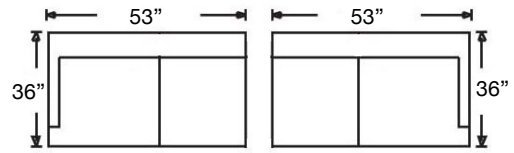

G560-RFF-114
Left Arm Loveseat
$2187

G560-RFF-115
Right Arm Loveseat
$2187