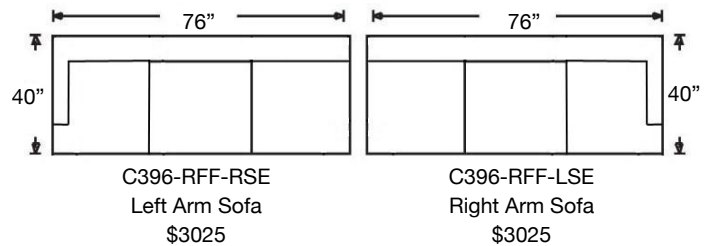

# MACKENZIE SLIPCOVER SECTIONAL

Shown: Left Arm Corner Slipcover Sofa,  
Right Arm Slipcover Sofa  
Overall Height 38"  
Seat Height 21" | Seat Depth 21"

C398-RFF-RSE  
Left Arm Corner Sofa  
\$3275

C398-RFF-LSE  
Right Arm Corner Sofa  
\$3275