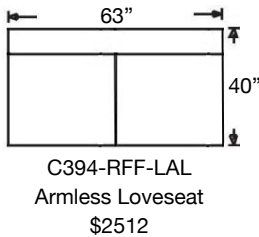

# MACKENZIE SLIPCOVER SECTIONAL

Shown: Left Arm Corner Slipcover Sofa,  
Right Arm Slipcover Sofa  
Overall Height 38"  
Seat Height 21" | Seat Depth 21"

C398-RFF-RSE  
Left Arm Corner Sofa  
\$3275

C398-RFF-LSE  
Right Arm Corner Sofa  
\$3275