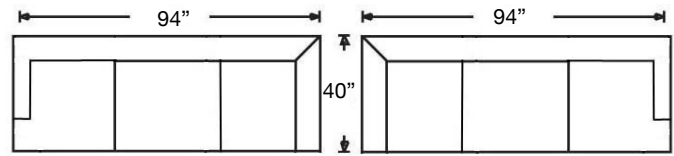

C398-RFF-RSE
Left Arm Corner Sofa
$3275

C398-RFF-LSE
Right Arm Corner Sofa
$3275