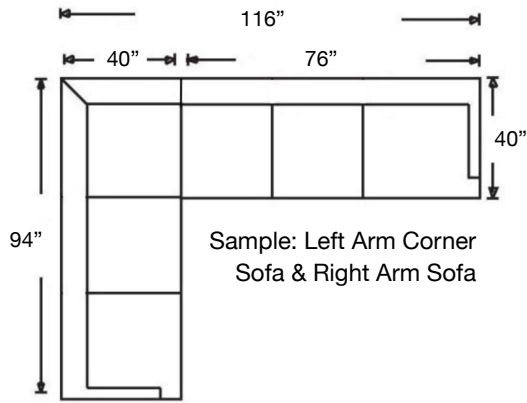

# MACKENZIE SLIPCOVER SECTIONAL

Loose Back, Extra Comfort Foam Cushion Slipcover Sectional  
 Shown: Left Arm Corner Sofa and Right Arm Sofa  
 Overall Height 38" | Seat Height 21" | Seat Depth 21"

Ordering Options	LT/RT Arm Corner Sofa	LT/RT Arm Q Sleep Sofa	LT/RT Arm Sofa	LT/RT Arm Loveseat	Armless F Sleep Loveseat	Armless Loveseat
20" Welted Down-Blend Throw Pillow	\$110/2	\$55/1	\$55/1	\$55/1	N/A	N/A
Extra Firm Cushion	\$187	\$187	\$187	\$162	\$162	\$162
Comfort Down Cushion	\$312	\$312	\$312	\$312	\$312	\$237
Contrast Welt	\$237	\$237	\$237	\$237	\$237	\$237
Innerspring Mattress	N/A	✓	N/A	N/A	✓	N/A
Memory Foam Mattress	N/A	\$375	N/A	N/A	\$375	N/A
Slipcover ONLY	\$1725	\$1425	\$1725	\$1425	\$1425	\$1262

Ordering Options	LT/RT Arm Chaise	LT/RT Arm Chair	Armless Chair	Wedge
20" Welted Down-Blend Throw Pillow	\$55/1	\$55/1	N/A	\$55/1
Extra Firm Cushion	\$162	\$100	\$100	\$162
Comfort Down Cushion	\$312	\$237	\$187	\$312
Contrast Welt	\$237	\$125	\$125	\$237
Slipcover ONLY	\$1262	\$987	\$800	\$1262

# MACKENZIE SLIPCOVER SECTIONAL

Shown: Left Arm Corner Slipcover Sofa,  
Right Arm Slipcover Sofa  
Overall Height 38"  
Seat Height 21" | Seat Depth 21"

C398-RFF-RSE  
Left Arm Corner Sofa  
\$3275

C398-RFF-LSE  
Right Arm Corner Sofa  
\$3275