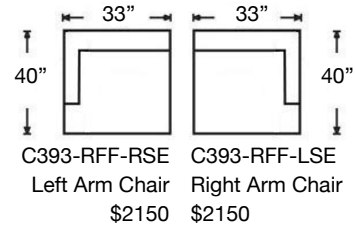

# MACKENZIE SLIPCOVER SECTIONAL

Shown: Left Arm Corner Slipcover Sofa,  
Right Arm Slipcover Sofa  
Overall Height 38"  
Seat Height 21" | Seat Depth 21"

C398-RFF-RSE  
Left Arm Corner Sofa  
\$3275

C398-RFF-LSE  
Right Arm Corner Sofa  
\$3275