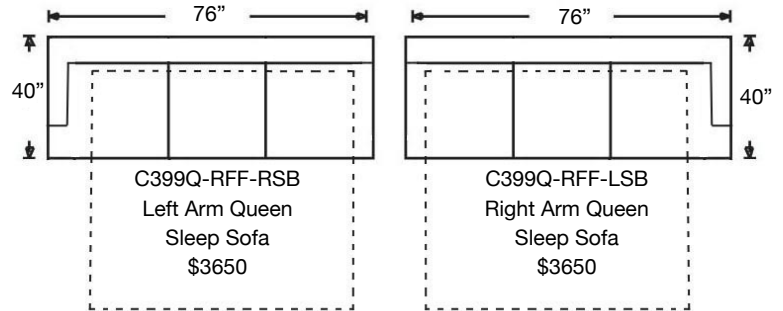

# MACKENZIE SLIPCOVER SECTIONAL

Shown: Left Arm Corner Slipcover Sofa,  
Right Arm Slipcover Sofa  
Overall Height 38"  
Seat Height 21" | Seat Depth 21"

C398-RFF-RSE  
Left Arm Corner Sofa  
\$3275

C398-RFF-LSE  
Right Arm Corner Sofa  
\$3275