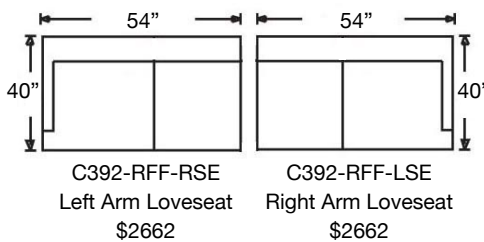

# MACKENZIE SLIPCOVER SECTIONAL

Shown: Left Arm Corner Slipcover Sofa,  
Right Arm Slipcover Sofa  
Overall Height 38"  
Seat Height 21" | Seat Depth 21"

C398-RFF-RSE  
Left Arm Corner Sofa  
\$3275

C398-RFF-LSE  
Right Arm Corner Sofa  
\$3275