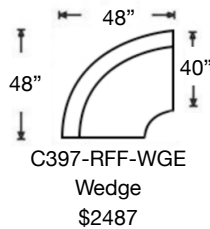

# MACKENZIE SLIPCOVER SECTIONAL

Shown: Left Arm Corner Slipcover Sofa,  
Right Arm Slipcover Sofa  
Overall Height 38"  
Seat Height 21" | Seat Depth 21"

C398-RFF-RSE  
Left Arm Corner Sofa  
\$3275

C398-RFF-LSE  
Right Arm Corner Sofa  
\$3275