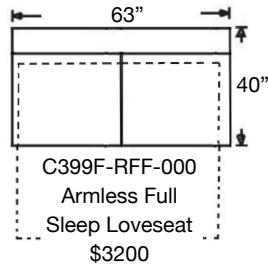

# MACKENZIE SLIPCOVER SECTIONAL

Shown: Left Arm Corner Slipcover Sofa,  
Right Arm Slipcover Sofa  
Overall Height 38"  
Seat Height 21" | Seat Depth 21"

C398-RFF-RSE  
Left Arm Corner Sofa  
\$3275

C398-RFF-LSE  
Right Arm Corner Sofa  
\$3275