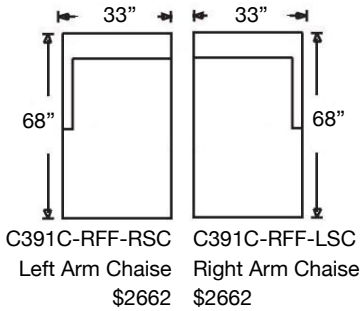

# MACKENZIE SLIPCOVER SECTIONAL

Shown: Left Arm Corner Slipcover Sofa,  
Right Arm Slipcover Sofa  
Overall Height 38"  
Seat Height 21" | Seat Depth 21"

C398-RFF-RSE  
Left Arm Corner Sofa  
\$3275

C398-RFF-LSE  
Right Arm Corner Sofa  
\$3275