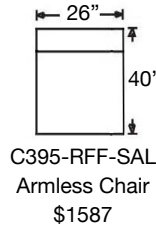

# MACKENZIE SLIPCOVER SECTIONAL

Shown: Left Arm Corner Slipcover Sofa,  
Right Arm Slipcover Sofa  
Overall Height 38"  
Seat Height 21" | Seat Depth 21"

C398-RFF-RSE  
Left Arm Corner Sofa  
\$3275

C398-RFF-LSE  
Right Arm Corner Sofa  
\$3275