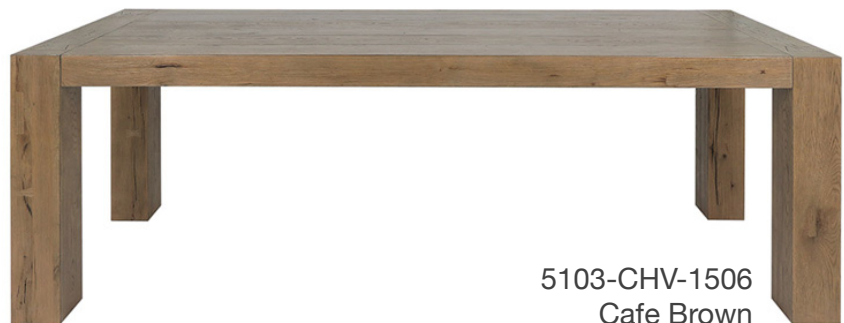

# KINGDOM DINING TABLE

5103-CHV-1303  
Aged Cream

5103-CHV-1506  
Cafe Brown

W89" x D40" x H30"

Block leg, reclaimed Oak dining table in either warm white-wash or natural café brown finish. Comfortably seats 8.