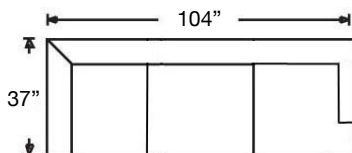

465-YNG-31
Right Arm Corner Sofa
$2938