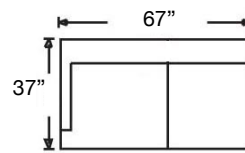

465-YNG-37
Left Arm Sofa
$2098