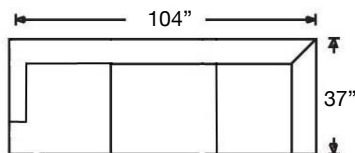

Style also available in Leather.

465-YNG-32
Left Arm Corner Sofa
$2938