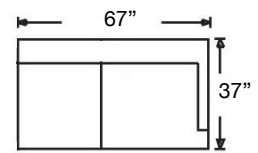

465-YNG-36
Right Arm Sofa
$2098