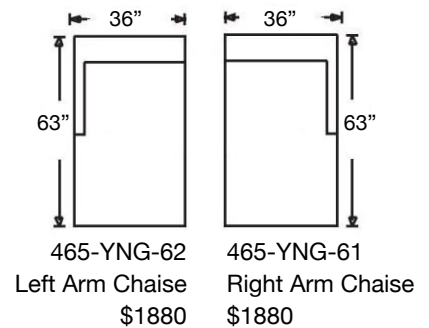

Style also available in Leather.

JUDAH SECTIONAL

Loose Back, Standard Comfort Foam Cushion Sectional
Shown: Left Arm Sofa & Right Arm Chaise

Overall Height 36" | Seat Height 18" | Seat Depth 22" (48"D for Chaise)

Ordering Options	RT/LT Arm Corner Sofa	RT/LT Arm Sofa	RT/LT Arm Chaise
18" or 22" Non-Welted Throw Pillow	\$55/1	\$55/1	\$55/1
Luxe Comfort Foam Cushion	\$400	\$400	\$350
Extra Comfort Down Cushion	\$400	\$400	\$350
Welt Tailoring	\$237	\$237	\$237
Leg Finish	Walnut or Wenge		