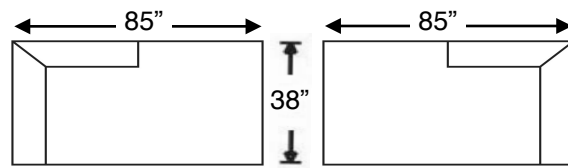

Overall Height 32" | Seat Height 18" | Seat Depth 22" (48"D for Chaise)

Ordering Options	All Sofas	Loveseat	Bumper, Chaise	All Chairs
18" or 22" Non-Welted Throw Pillow	\$110/2	\$110/2	\$55/1	N/A
Luxe Comfort Foam Cushion	\$400	\$350	\$350	\$237
Extra Comfort Down Cushion	\$400	\$350	\$350	\$237
Welt Tailoring	\$237	\$237	\$237	\$237
Tufted Version*	\$100	\$100	\$100	\$100
Leg Finish	Driftwood, Walnut, or Wenge			

Style also available in Leather.

**Tufted version not available with cushion comfort upgrades.*

BEALE SECTIONAL

Shown: Left Arm Bumper & Right Arm Loveseat
 Overall Height 32" | Seat Height 18"
 Seat Depth 22" (48"D for Chaise)

595-YNG-32
 Left Arm Corner Sofa
 \$3098

595-YNG-31
 Right Arm Corner Sofa
 \$3098

595-YNG-22
 Left Arm Loveseat
 \$2165

595-YNG-21
 Right Arm Loveseat
 \$2165

595-YNG-82
 Left Arm Long Sofa
 \$3130

595-YNG-81
 Right Arm Long Sofa
 \$3130