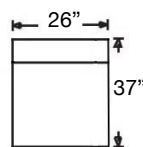

595-YNG-13
Armless Chair
$1300

Beale Tufted Version
596-YNG-