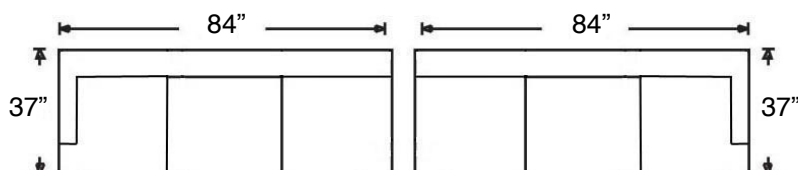

595-YNG-37
Left Arm Sofa
$2660

595-YNG-36
Right Arm Sofa
$2660