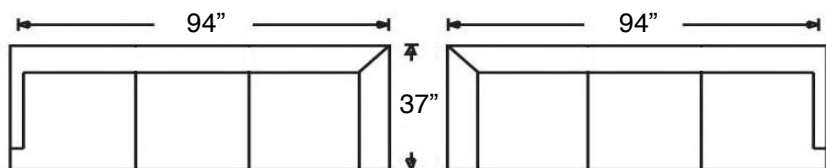

Overall Height 32" | Seat Height 18" | Seat Depth 22" (48"D for Chaise)

Ordering Options	All Sofas	Loveseat	Bumper, Chaise	All Chairs
18" or 22" Non-Welted Throw Pillow	\$110/2	\$110/2	\$55/1	N/A
Luxe Comfort Foam Cushion	\$400	\$350	\$350	\$237
Extra Comfort Down Cushion	\$400	\$350	\$350	\$237
Welt Tailoring	\$237	\$237	\$237	\$237
Tufted Version*	\$100	\$100	\$100	\$100
Leg Finish	Driftwood, Walnut, or Wenge			

Style also available in Leather.

**Tufted version not available with cushion comfort upgrades.*

BEALE SECTIONAL

Shown: Left Arm Bumper & Right Arm Loveseat
 Overall Height 32" | Seat Height 18"
 Seat Depth 22" (48"D for Chaise)