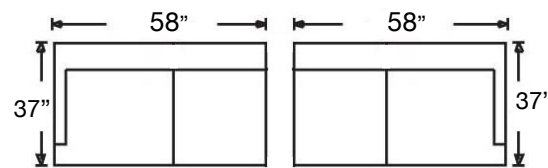

595-YNG-22
Left Arm Loveseat
$2165

595-YNG-21
Right Arm Loveseat
$2165