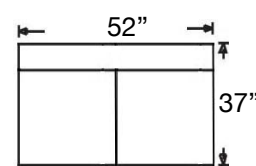

595-YNG-23
Armless Loveseat
$1914