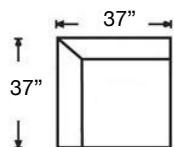

595-YNG-63
 Armless Chaise
 \$2153

595-YNG-83
 Armless Long Sofa
 \$3013

595-YNG-33
 Armless Sofa
 \$2680

595-YNG-23
 Armless Loveseat
 \$1914

595-YNG-09
 Corner Chair
 \$1518

595-YNG-11
 Right Arm Chair
 \$1545