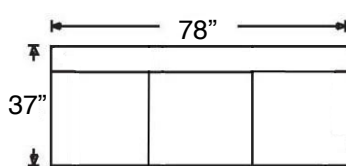

595-YNG-33
Armless Sofa
$2680