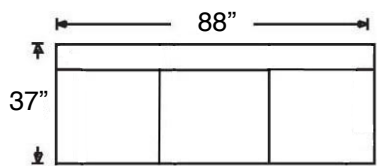

595-YNG-83
Armless Long Sofa
$3013