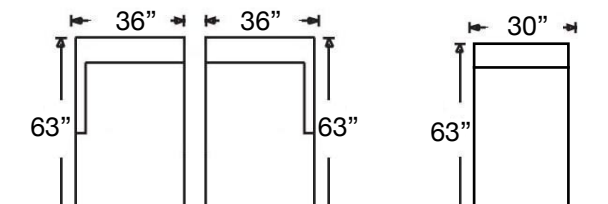

595-YNG-62
Left Arm Chaise
$2200

595-YNG-61
Right Arm Chaise
$2200

595-YNG-63
Armless Chaise
$2153