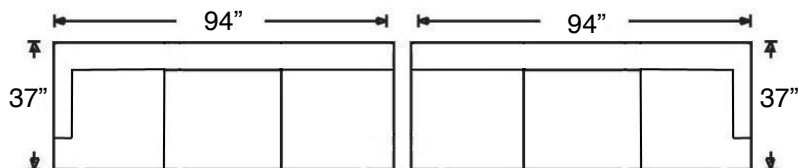

595-YNG-82
Left Arm Long Sofa
$3130

595-YNG-81
Right Arm Long Sofa
$3130