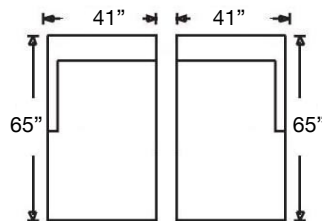

P603-RFF-SLIP110 P603-RFF-SLIP111
LT Arm Slip Chaise RT Arm Slip Chaise
$2962 $2962

Slipcover ONLY:
Corner: SCO118/119
Loveseat: SCO114/115
Chaise: SCO110/111
Armless Loveseat: SCO041
Armless Chair: SCO061

PATTERN AVAILABILITY:
RG, PS, NM, RS

SU CASA
— It's Your Home —
SUCASA.FURNITURE