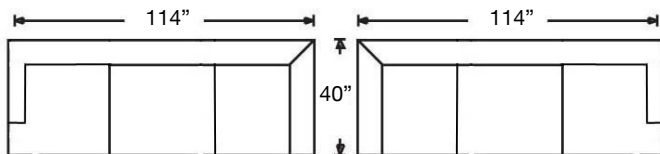

P603-RFF-SLIP118
LT Arm Corner Slipcover Sofa
$4362

P603-RFF-SLIP119
RT Arm Corner Slipcover Sofa
$4362