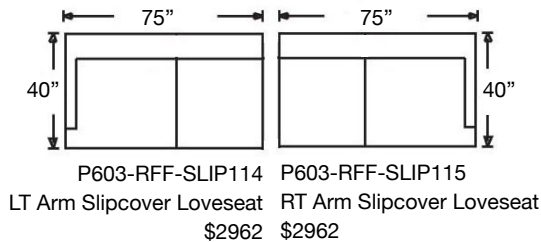

P603-RFF-SLIP118
 LT Arm Corner Slipcover Sofa
 \$4362

P603-RFF-SLIP119
 RT Arm Corner Slipcover Sofa
 \$4362

P603-RFF-SLIP041
 Armless Slipcover Loveseat
 \$2800

P603-RFF-SLIP061
 Armless Slipcover Chair
 \$1850