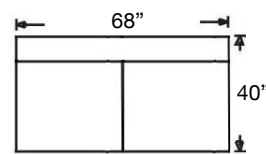

P603-RFF-SLIP041
Armless Slipcover Loveseat
$2800