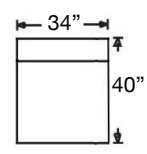

P603-RFF-SLIP061
Armless Slipcover Chair
$1850