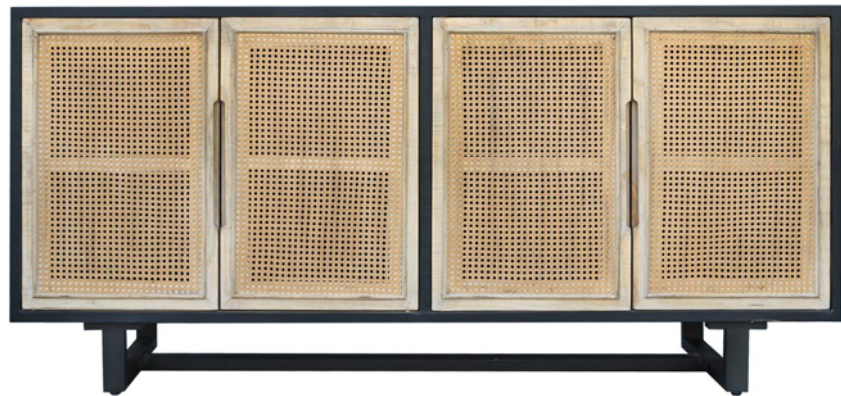

RANGER SIDEBOARD

1213-NST-528
Aged White

1213-NST-529
Black/Natural

72"W X 18"D X 34"H

Textures and tones play up this beautiful sideboard. Caned door fronts, metal pulls, and a rustic finishes highlight the natural materials used (each piece will vary). Wood grain will show through with Aged White finish.

Reclaimed Pine 4-Door Sideboard.

SU CASA
— It's Your Home —

SUCASA.FURNITURE