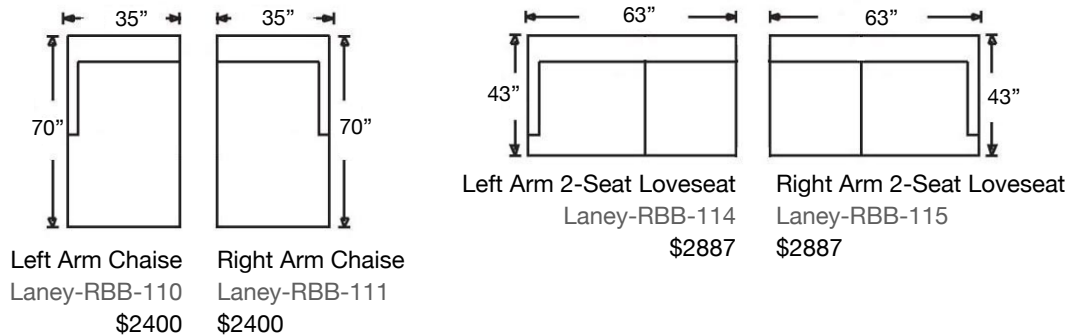

*Nailhead colors: Brass, Pewter, Black Nickel, or Gold

PATTERN AVAILABILITY:
RG, PS, NM, RS

SU CASA
— It's Your Home —
SUCASA.FURNITURE

LANKFORD SECTIONAL

Loose Back, Standard Comfort Down Cushion Sectional
Shown: Left 3-Seated Corner Sofa and Right Arm Loveseat
 Overall Height: 34" | Seat Height: 21" | Seat Depth: 23" | Arm Height: 25"

Ordering Options	RT/LT Arm Corner Sofa	RT/LT Arm Sofa	RT/LT Arm Loveseat	RT/LT Arm Chaise	Armless Loveseat
20" Non-Welted Down-Blend Throw Pillow	\$110/2	\$55/1	\$55/1	\$55/1	N/A
Extra Comfort Foam Cushion	✓	✓	✓	✓	✓
Supreme Comfort Down Cushion	\$400	\$400	\$350	\$350	\$350
Leg Finish	✓	✓	✓	✓	✓
Nailheads*	\$162	\$162	\$162	\$162	\$162

LANKFORD SECTIONAL

Shown: Left Arm 3-Seated Corner Sofa and Right Arm Loveseat

PATTERN AVAILABILITY:
RG, PS, NM, RS

SU CASA
— It's Your Home —
SUCASA.FURNITURE