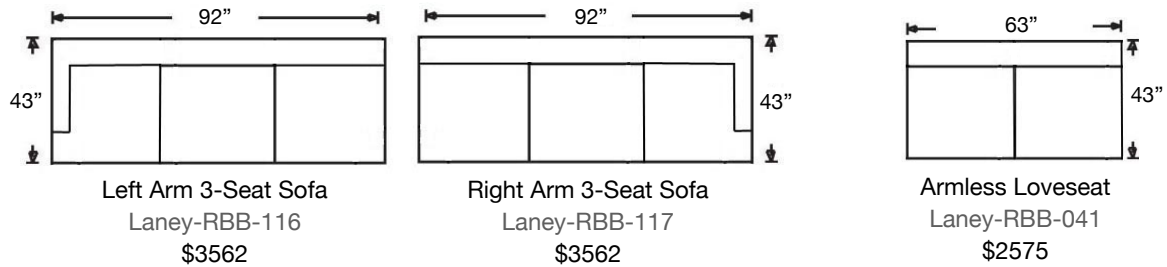

*Nailhead colors: Brass, Pewter, Black Nickel, or Gold

PATTERN AVAILABILITY:
RG, PS, NM, RS

SU CASA
— It's Your Home —
SUCASA.FURNITURE

LANKFORD SECTIONAL

Loose Back, Standard Comfort Down Cushion Sectional
Shown: Left 3-Seated Corner Sofa and Right Arm Loveseat
 Overall Height: 34" | Seat Height: 21" | Seat Depth: 23" | Arm Height: 25"

Ordering Options	RT/LT Arm Corner Sofa	RT/LT Arm Sofa	RT/LT Arm Loveseat	RT/LT Arm Chaise	Armless Loveseat
20" Non-Welted Down-Blend Throw Pillow	\$110/2	\$55/1	\$55/1	\$55/1	N/A
Extra Comfort Foam Cushion	✓	✓	✓	✓	✓
Supreme Comfort Down Cushion	\$400	\$400	\$350	\$350	\$350
Leg Finish	✓	✓	✓	✓	✓
Nailheads*	\$162	\$162	\$162	\$162	\$162

LANKFORD SECTIONAL

Shown: Left Arm 3-Seated Corner Sofa and Right Arm Loveseat

PATTERN AVAILABILITY:
RG, PS, NM, RS

SU CASA
— It's Your Home —
SUCASA.FURNITURE