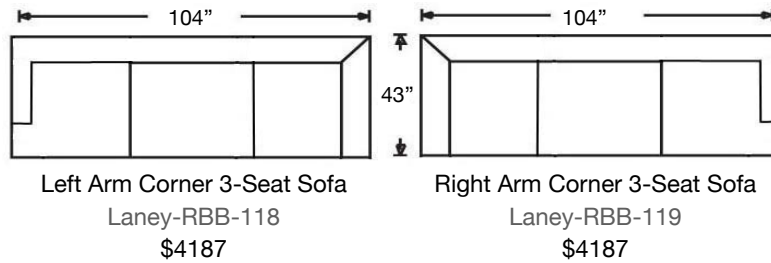

*Nailhead colors: Brass, Pewter, Black Nickel, or Gold

PATTERN AVAILABILITY:
RG, PS, NM, RS

SU CASA
— It's Your Home —
SUCASA.FURNITURE

LANKFORD SECTIONAL

Loose Back, Standard Comfort Down Cushion Sectional
Shown: Left 3-Seated Corner Sofa and Right Arm Loveseat
 Overall Height: 34" | Seat Height: 21" | Seat Depth: 23" | Arm Height: 25"

Ordering Options	RT/LT Arm Corner Sofa	RT/LT Arm Sofa	RT/LT Arm Loveseat	RT/LT Arm Chaise	Armless Loveseat
20" Non-Welted Down-Blend Throw Pillow	\$110/2	\$55/1	\$55/1	\$55/1	N/A
Extra Comfort Foam Cushion	✓	✓	✓	✓	✓
Supreme Comfort Down Cushion	\$400	\$400	\$350	\$350	\$350
Leg Finish	✓	✓	✓	✓	✓
Nailheads*	\$162	\$162	\$162	\$162	\$162

LANKFORD SECTIONAL

Shown: Left Arm 3-Seated Corner Sofa and Right Arm Loveseat

PATTERN AVAILABILITY:
RG, PS, NM, RS

SU CASA
— It's Your Home —
SUCASA.FURNITURE