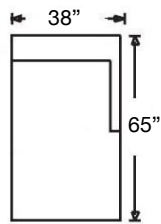

P604-RFF-110
Left Arm Chaise
$2800

P604-RFF-111
Right Arm Chaise
$2800