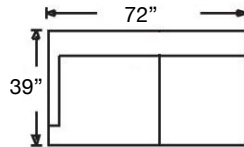

P604-RFF-114 (2-Cushion)
P604-RFF-244 (Bench Seat)
Left Arm Loveseat
$2800