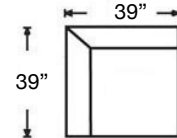

P604-RFF-010
Corner Chair
$2200