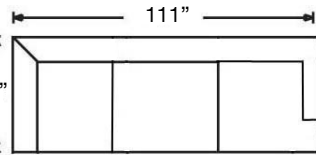

Overall Height: 37" | Seat Height: 22" | Seat Depth: 23" | Arm Height: 26"

Ordering Options	LT/RT Corner Sofa	LT/RT Loveseat	LT/RT Arm Chaise	Corner Chair	Armless Loveseat	Armless Chair
22" Non-Welted Down-Blend Throw Pillow	\$110/2	\$55/1	\$55/1	N/A	N/A	N/A
Leg Finish	✓	✓	✓	✓	✓	✓
Fitted Arm Covers	✓	✓	✓	N/A	N/A	N/A
Comfort Down Cushion	\$312	\$312	\$312	\$237	\$237	\$187

Shown: Left Arm Loveseat, Corner Chair, and Right Arm Loveseat
with Bench Seat

Overall Height 37" | Seat Height 22" | Seat Depth 23"

P604-RFF-118 (3-Cushion)
P604-RFF-248 (Bench Seat)
Left Arm Corner Sofa
\$4050