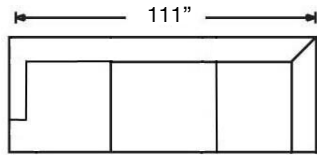

Overall Height: 37" | Seat Height: 22" | Seat Depth: 23" | Arm Height: 26"

Ordering Options	LT/RT Corner Sofa	LT/RT Loveseat	LT/RT Arm Chaise	Corner Chair	Armless Loveseat	Armless Chair
22" Non-Welted Down-Blend Throw Pillow	\$110/2	\$55/1	\$55/1	N/A	N/A	N/A
Leg Finish	✓	✓	✓	✓	✓	✓
Fitted Arm Covers	✓	✓	✓	N/A	N/A	N/A
Comfort Down Cushion	\$312	\$312	\$312	\$237	\$237	\$187

Shown: Left Arm Loveseat, Corner Chair, and Right Arm Loveseat
with Bench Seat

Overall Height 37" | Seat Height 22" | Seat Depth 23"

P604-RFF-118 (3-Cushion)
P604-RFF-248 (Bench Seat)
Left Arm Corner Sofa
\$4050