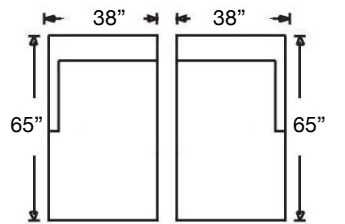

Shown: Left Arm Loveseat, Corner Chair, and Right Arm Loveseat
with Bench Seat

Overall Height 37" | Seat Height 22" | Seat Depth 23"

P604-RFF-118 (3-Cushion)
P604-RFF-248 (Bench Seat)
Left Arm Corner Sofa
\$4050

P604-RFF-119 (3-Cushion)
P604-RFF-249 (Bench Seat)
Right Arm Corner Sofa
\$4050

P604-RFF-010
Corner Chair
\$2200

P604-RFF-114 (2-Cushion)
P604-RFF-244 (Bench Seat)
Left Arm Loveseat
\$2800

P604-RFF-115 (2-Cushion)
P604-RFF-245 (Bench Seat)
Right Arm Loveseat
\$2800