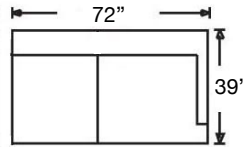

P604-RFF-115 (2-Cushion)
P604-RFF-245 (Bench Seat)
Right Arm Loveseat
$2800