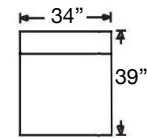

P604-RFF-061
Armless Chair
$1700

PATTERN AVAILABILITY:
RG, PS, NM, RS