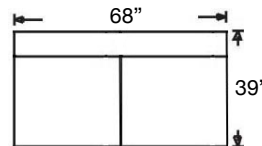

P604-RFF-041 (2-Cushion)
P604-RFF-241 (Bench Seat)
Armless Loveseat
$2650