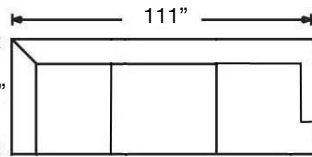

# BRADLEY SECTIONAL

Shown: Left Arm Chaise, Right Arm Loveseat with Bench Seat  
Overall Height 37" | Seat Height 22" | Seat Depth 23"

P604-RFF-SLIP118 (3-Cushion)  
P604-RFF-SLIP248 (Bench Seat)  
Left Arm Corner Sofa  
\$4362