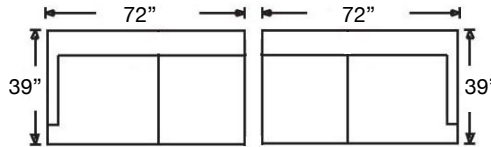

P604-RFF-SLIP114 (2-Cushion) P604-RFF-SLIP115 (2-Cushion)
P604-RFF-SLIP244 (Bench Seat) P604-RFF-SLIP245 (Bench Seat)
Left Arm Loveseat Right Arm Loveseat
$2962 $2962