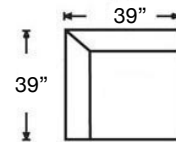

P604-RFF-SLIP010
Corner Chair
$2350