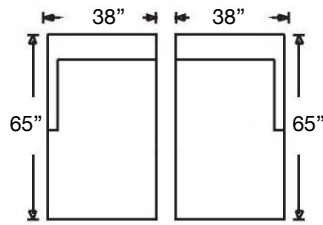

P604-RFF-SLIP110 P604-RFF-SLIP111
Left Arm Chaise Right Arm Chaise
$2962 $2962