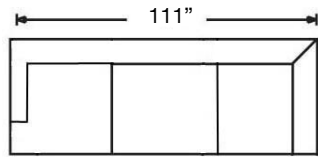

# BRADLEY SECTIONAL

Shown: Left Arm Chaise, Right Arm Loveseat with Bench Seat  
Overall Height 37" | Seat Height 22" | Seat Depth 23"

P604-RFF-SLIP118 (3-Cushion)  
P604-RFF-SLIP248 (Bench Seat)  
Left Arm Corner Sofa  
\$4362