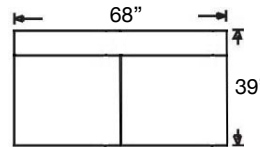

P604-RFF-SLIP041 (2-Cushion)
P604-RFF-SLIP241 (Bench Seat)
Armless Loveseat
$2800