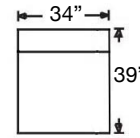

P604-RFF-SLIP061
Armless Chair
$1850

Slipcover ONLY:

Corner Sofa	Loveseat	Chaise	Corner Chair	Armless Loveseat	Armless Chair
SCO118/119 (3-Cushion) SCO248/249 (Bench Seat)	SCO114/115 (2-Cushion) SCO244/245 (Bench Seat)	SCO110/111	SCO010	SCO041 (2-Cushion) SCO241 (Bench Seat)	SCO061

PATTERN AVAILABILITY:
RG, PS, NM, RS