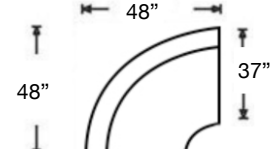

K627-RFF-WGE
Wedge
$2175