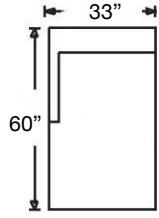

PATTERN AVAILABILITY:
RG, PS, NM

SU CASA
— It's Your Home —
SUCASA.FURNITURE

TRACEE SECTIONAL

Loose Back, Standard Comfort Foam Cushion Sectional
 Shown: Left Arm Loveseat, Wedge, and Right Arm Loveseat
 Overall Height 36" | Seat Height 21" | Seat Depth 22"

PATTERN AVAILABILITY:
 RG, PS, NM

SU CASA
 — It's Your Home —
 SUCASA.FURNITURE

TRACEE SECTIONAL

Shown: Right Arm Corner Sofa, Armless
Loveseat, and Left Arm Chaise

K621C-RFF-RSC
Left Arm Chaise
\$2337

K621C-RFF-LSC
Right Arm Chaise
\$2337