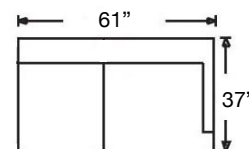

K627-RFF-COR
Corner Chair
\$2050

K623-RFF-SAL
Armless Chair
\$1425

K627-RFF-WGE
Wedge
\$2175

K624-RFF-LAL
Armless Loveseat
\$2337

K626-RFF-RSE
Left Arm Loveseat
\$2487

K626-RFF-LSE
Right Arm Loveseat
\$2487