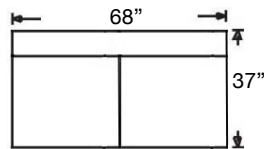

K624-RFF-LAL
Armless Loveseat
$2337