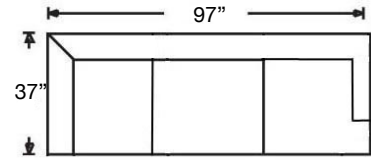

K628-RFF-LSE
Right Arm Corner Sofa
$2962