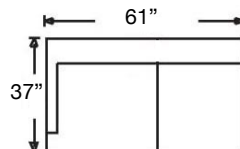

K627-RFF-COR
Corner Chair
\$2050

K623-RFF-SAL
Armless Chair
\$1425

K627-RFF-WGE
Wedge
\$2175

K624-RFF-LAL
Armless Loveseat
\$2337

K626-RFF-RSE
Left Arm Loveseat
\$2487

K626-RFF-LSE
Right Arm Loveseat
\$2487