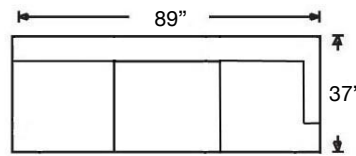

K625-RFF-LSE
Right Arm Sofa
$2662