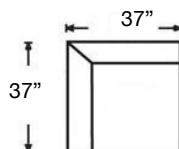

K628-RFF-RSE
Left Arm Corner Sofa
\$2962

K628-RFF-LSE
Right Arm Corner Sofa
\$2962

K625-RFF-RSE
Left Arm Sofa
\$2662

K625-RFF-LSE
Right Arm Sofa
\$2662

K622-RFF-RSE
Left Arm Chair
\$1912

K622-RFF-LSE
Right Arm Chair
\$1912