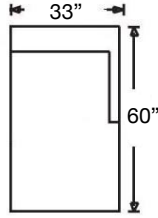

K621C-RFF-LSC
Right Arm Chaise
$2337