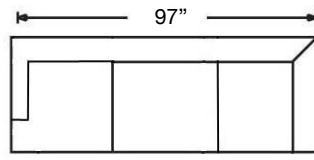

Ordering Options	LT/RT Arm Chaise	LT/RT Arm Chair	Corner Chair	Armless Chair	Wedge
16" Box-Welted, Down-Blend Throw Pillow	\$55/1	\$55/1	\$55/1	\$55/1	\$55/1
Extra Firm Cushion	\$162	\$100	\$162	\$100	\$162
Extra Comfort Foam Cushion	\$125	\$87	\$87	\$87	\$125
Comfort Down Cushion	\$312	\$237	\$237	\$187	\$312
Leg Finish	✓	✓	✓	✓	✓
Contrast Welt	\$237	\$125	\$237	\$125	\$237

PATTERN AVAILABILITY:
 RG, PS, NM

SU CASA
 — It's Your Home —
 SUCASA.FURNITURE

TRACEE SECTIONAL

Shown: Right Arm Corner Sofa, Armless
Loveseat, and Left Arm Chaise

K621C-RFF-RSC
Left Arm Chaise
\$2337

K621C-RFF-LSC
Right Arm Chaise
\$2337