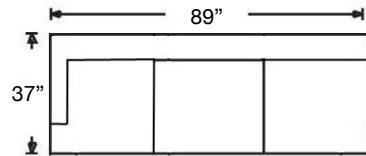

K625-RFF-RSE
Left Arm Sofa
$2662