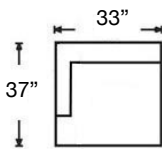

K622-RFF-RSE
Left Arm Chair
$1912