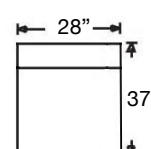

K623-RFF-SAL
Armless Chair
$1425