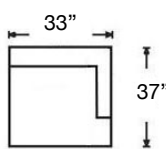

K628-RFF-RSE
Left Arm Corner Sofa
\$2962

K628-RFF-LSE
Right Arm Corner Sofa
\$2962

K625-RFF-RSE
Left Arm Sofa
\$2662

K625-RFF-LSE
Right Arm Sofa
\$2662

K622-RFF-RSE
Left Arm Chair
\$1912

K622-RFF-LSE
Right Arm Chair
\$1912