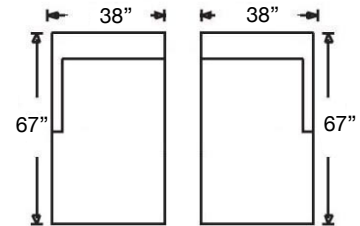

SYBIL SOFA

Loose Back, Standard Comfort Down Cushion Sofa
Seat Height 21" | Seat Depth 24"

Standard Sofa
W88" x D39" x H35"
Bench Seat Sofa
Sylvie-RBB-022
Bench Seat
Queen Sleep Sofa
Sylvie-RBB-031

Standard Sofa
W88" x D39" x H35"
2-Cushion Sofa
Sylvie-RBB-002
2-Cushion
Queen Sleep Sofa*
Sylvie-RBB-030

Loose Back, Standard Comfort Down Cushion Sectional

Shown: Left 3-Seated Corner Sofa (118) / Armless Loveseat (041) / Right Arm Chaise (111)

Overall Height: 35" | Seat Height: 21" | Seat Depth: 24" | Arm Height: 25"

Pieces available with standard cushion or bench seating, see following page for specific items.

PATTERN AVAILABILITY:
RG, PS, NM, RS

SU CASA
— It's Your Home —
SUCASA.FURNITURE

SYBIL SECTIONAL

Shown: Bench Seat, Left 3-Seated Corner Sofa (248)
and Right Arm 2-Seated Sofa (247)

Left Arm Corner 3-Seat Sofa
Sylvie-RBB-118 (3 Cushion)
Sylvie-RBB-248 (Bench)
\$4212

Right Arm Corner 3-Seat Sofa
Sylvie-RBB-119 (3 Cushion)
Sylvie-RBB-249 (Bench)
\$4212

Left Arm Chaise
Sylvie-RBB-110
\$2725