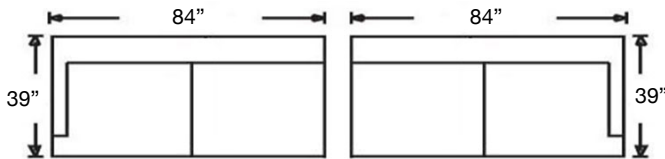

Left Arm 2-Seat Sofa
Sylvie-RBB-116 (2 Cushion)
Sylvie-RBB-246 (Bench)
$3112

Right Arm 2-Seat Sofa
Sylvie-RBB-117 (2 Cushion)
Sylvie-RBB-247 (Bench)
$3112