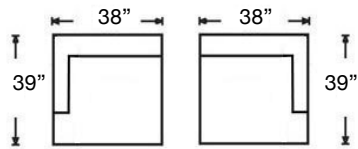

Right Arm Chair
Sylvie-RBB-113
$2025

Left Arm Chair
Sylvie-RBB-112
$2025