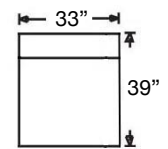

Right Arm 2-Seat Loveseat
Sylvie-RBB-115 (2 Cushion)
Sylvie-RBB-245 (Bench)
\$2962

Left Arm Chair
Sylvie-RBB-112
\$2025

Right Arm Chair
Sylvie-RBB-113
\$2025

Corner Chair
Sylvie-RBB-010
\$2187

Armless Loveseat
Sylvie-RBB-041 (2 Cushion)
Sylvie-RBB-241 (Bench)
\$2725