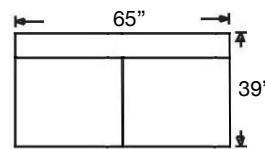

Right Arm 2-Seat Loveseat
Sylvie-RBB-115 (2 Cushion)
Sylvie-RBB-245 (Bench)
\$2962

Left Arm Chair
Sylvie-RBB-112
\$2025

Right Arm Chair
Sylvie-RBB-113
\$2025

Corner Chair
Sylvie-RBB-010
\$2187

Armless Loveseat
Sylvie-RBB-041 (2 Cushion)
Sylvie-RBB-241 (Bench)
\$2725