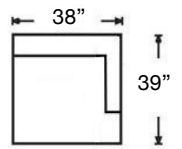

Right Arm Chair
Sylvie-RBB-113
$2025