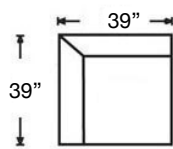

Corner Chair
Sylvie-RBB-010
$2187