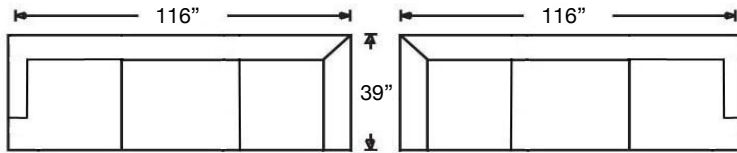

Ordering Options	RT/LT Arm Corner Sofa	RT/LT Arm Sofa	RT/LT Arm Loveseat	Armless Loveseat	RT/LT Arm Chaise	RT/LT Arm Chair	Corner Chair	Armless Chair
Non-Welted Kidney Pillow (1)	✓	✓	✓	N/A	✓	✓	N/A	N/A
18" Non-Welted Down-Blend Throw Pillow	\$110/2	\$110/2	\$110/2	N/A	\$55/1	N/A	N/A	N/A
Extra Comfort Foam Cushion	✓	✓	✓	✓	✓	✓	✓	✓
Supreme Comfort Down Cushion	\$400	\$400	\$350	\$350	\$350	\$237	\$237	\$237
Leg Finish	✓	✓	✓	✓	✓	✓	✓	✓

Pieces available with standard cushion or bench seating, see following page for specific items.

PATTERN AVAILABILITY:
RG, PS, NM, RS

SU CASA
— It's Your Home —
SUCASA.FURNITURE

SYBIL SECTIONAL

Shown: Bench Seat, Left 3-Seated Corner Sofa (248)
and Right Arm 2-Seated Sofa (247)

Left Arm Corner 3-Seat Sofa
Sylvie-RBB-118 (3 Cushion)
Sylvie-RBB-248 (Bench)
\$4212

Right Arm Corner 3-Seat Sofa
Sylvie-RBB-119 (3 Cushion)
Sylvie-RBB-249 (Bench)
\$4212

Left Arm Chaise
Sylvie-RBB-110
\$2725