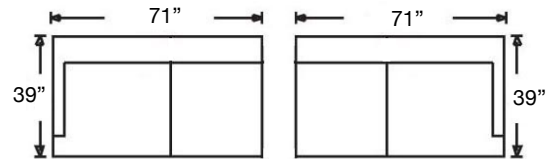

Left Arm 2-Seat Loveseat
Sylvie-RBB-114 (2 Cushion)
Sylvie-RBB-244 (Bench)
$2962

Right Arm 2-Seat Loveseat
Sylvie-RBB-115 (2 Cushion)
Sylvie-RBB-245 (Bench)
$2962