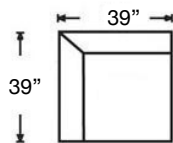

Corner Chair
Sylvie-RBB-SLIP010
$3179