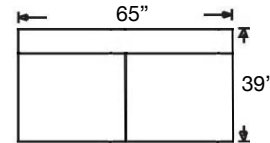

**Left Arm Chaise**  
Sylvie-RBB-SLIP110  
\$3927

**Right Arm Chaise**  
Sylvie-RBB-SLIP111  
\$3927

**Corner Chair**  
Sylvie-RBB-SLIP010  
\$3179

**Armless Chair**  
Sylvie-RBB-SLIP061  
\$2414

**Armless Loveseat**  
Sylvie-RBB-SLIP041 (2 Cushion)  
Sylvie-RBB-SLIP241 (Bench)  
\$3927