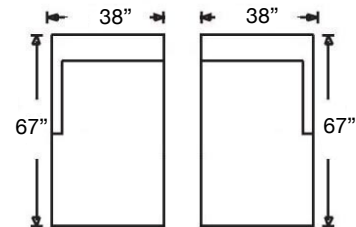

Left Arm Chaise
Sylvie-RBB-SLIP110
$3927

Right Arm Chaise
Sylvie-RBB-SLIP111
$3927