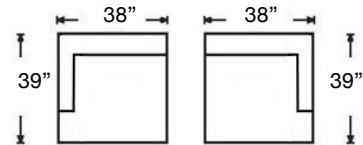

# SYBIL SLIPCOVER SECTIONAL

Shown: Bench Seat, Left 3-Seated Corner Sofa (248)  
and Right Arm 2-Seated Sofa (247)

**Left Arm Corner 3-Seat Sofa**  
Sylvie-RBB-SLIP118 (3 Cushion)  
Sylvie-RBB-SLIP248 (Bench)  
\$5933

**Right Arm Corner 3-Seat Sofa**  
Sylvie-RBB-SLIP119 (3 Cushion)  
Sylvie-RBB-SLIP249 (Bench)  
\$5933

**Left Arm 2-Seat Sofa**  
Sylvie-RBB-SLIP116 (2 Cushion)  
Sylvie-RBB-SLIP246 (Bench)  
\$4454

**Right Arm 2-Seat Sofa**  
Sylvie-RBB-SLIP117 (2 Cushion)  
Sylvie-RBB-SLIP247 (Bench)  
\$4454