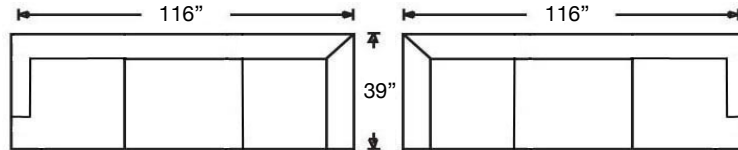

# SYBIL SLIPCOVER SECTIONAL

Loose Back, Standard Comfort Down Cushion Slipcover Sectional  
**Shown: Left Arm 3-Seated Corner Sofa (118) / Right Arm 2-Seated Sofa (117)**  
 Overall Height: 35" | Seat Height: 21" | Seat Depth: 24" | Arm Height: 25"

Ordering Options	RT/LT Arm Corner Sofa	RT/LT Arm Sofa	RT/LT Arm Loveseat	Armless Loveseat	RT/LT Arm Chaise	RT/LT Arm Chair	Corner Chair	Armless Chair
Non-Welted Kidney Pillow (1)	✓	✓	✓	N/A	✓	✓	N/A	N/A
18" Non-Welted Down-Blend Throw Pillow	\$110/2	\$110/2	\$110/2	N/A	\$55/1	N/A	N/A	N/A
Extra Comfort Foam Cushion	✓	✓	✓	✓	✓	✓	✓	✓
Supreme Comfort Down Cushion	\$400	\$400	\$350	\$350	\$350	\$237	\$237	\$237
Slipcovers ONLY	\$1725	\$1425	\$1425	\$1262	\$1262	\$987	\$1262	\$800

*Pieces available with standard cushion or bench seating, see following page for specific items.*

PATTERN AVAILABILITY:  
 RG, PS, NM, RS

**SU CASA**  
 — It's Your Home —  
 SUCASA.FURNITURE

# SYBIL SLIPCOVER SECTIONAL

Shown: Bench Seat, Left 3-Seated Corner Sofa (248)  
and Right Arm 2-Seated Sofa (247)

**Left Arm Corner 3-Seat Sofa**  
Sylvie-RBB-SLIP118 (3 Cushion)  
Sylvie-RBB-SLIP248 (Bench)  
\$5933