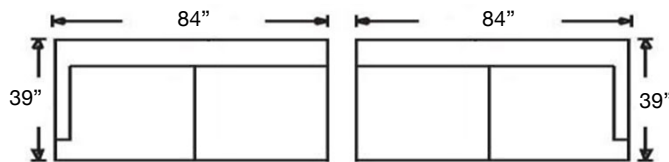

# SYBIL SLIPCOVER SECTIONAL

Shown: Bench Seat, Left 3-Seated Corner Sofa (248)  
and Right Arm 2-Seated Sofa (247)

**Left Arm Corner 3-Seat Sofa**  
Sylvie-RBB-SLIP118 (3 Cushion)  
Sylvie-RBB-SLIP248 (Bench)  
\$5933

**Right Arm Corner 3-Seat Sofa**  
Sylvie-RBB-SLIP119 (3 Cushion)  
Sylvie-RBB-SLIP249 (Bench)  
\$5933

**Left Arm 2-Seat Sofa**  
Sylvie-RBB-SLIP116 (2 Cushion)  
Sylvie-RBB-SLIP246 (Bench)  
\$4454

**Right Arm 2-Seat Sofa**  
Sylvie-RBB-SLIP117 (2 Cushion)  
Sylvie-RBB-SLIP247 (Bench)  
\$4454