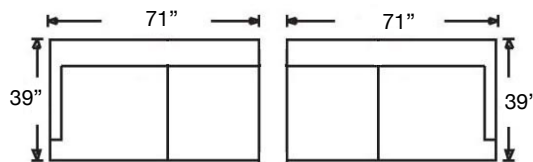

Left Arm 2-Seat Loveseat
Sylvie-RBB-SLIP114 (2 Cushion)
Sylvie-RBB-SLIP244 (Bench)
$4233

Right Arm 2-Seat Loveseat
Sylvie-RBB-SLIP115 (2 Cushion)
Sylvie-RBB-SLIP245 (Bench)
$4233