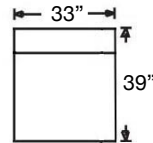

**Right Arm Corner 3-Seat Sofa**  
Sylvie-RBB-SLIP119 (3 Cushion)  
Sylvie-RBB-SLIP249 (Bench)  
\$5933

**Left Arm 2-Seat Sofa**  
Sylvie-RBB-SLIP116 (2 Cushion)  
Sylvie-RBB-SLIP246 (Bench)  
\$4454

**Right Arm 2-Seat Sofa**  
Sylvie-RBB-SLIP117 (2 Cushion)  
Sylvie-RBB-SLIP247 (Bench)  
\$4454

**Left Arm Chair**  
Sylvie-RBB-SLIP112  
\$2958

**Right Arm Chair**  
Sylvie-RBB-SLIP113  
\$2958

**Left Arm 2-Seat Loveseat**  
Sylvie-RBB-SLIP114 (2 Cushion)  
Sylvie-RBB-SLIP244 (Bench)  
\$4233

**Right Arm 2-Seat Loveseat**  
Sylvie-RBB-SLIP115 (2 Cushion)  
Sylvie-RBB-SLIP245 (Bench)  
\$4233

**Left Arm Chaise**  
Sylvie-RBB-SLIP110  
\$3927

**Right Arm Chaise**  
Sylvie-RBB-SLIP111  
\$3927

**Corner Chair**  
Sylvie-RBB-SLIP010  
\$3179

**Armless Chair**  
Sylvie-RBB-SLIP061  
\$2414

**Armless Loveseat**  
Sylvie-RBB-SLIP041 (2 Cushion)  
Sylvie-RBB-SLIP241 (Bench)  
\$3927