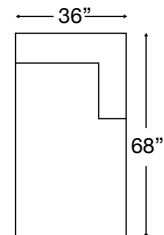

Moreau-RBB-211
Right Arm Chaise
$2725