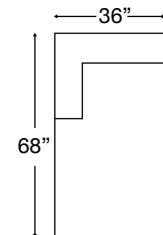

Moreau-RBB-210
Left Arm Chaise
$2725