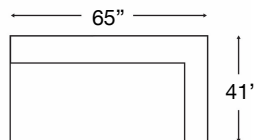

Extra Large 110" Sofa
Moreau-RBB-040
W110" x D41" x H35"

Seat Height: 22" | Seat Depth: 19" | Arm Height: 25"

Ordering Options	
20" Non-Welted Back Pillows (qty 3)	✓
18" Non-Welted Down-Blend Throw Pillows	\$110/2
Extra Comfort Foam Cushion	✓
Supreme Comfort Down Cushion	\$400
Leg Finish	✓

PATTERN AVAILABILITY:
RG, PS, NM, RS

SU CASA
— It's Your Home —
SUCASA.FURNITURE

MORRIGAN SECTIONAL

Shown: Left Arm Loveseat + Right Arm Corner Sofa

Loose Back, Standard Comfort Down Cushion Sectional with Bench Seat
 Overall Height 35" | Seat Depth: 19" | Seat Height: 22" | Arm Height: 25"

Moreau-RBB-248
 Left Arm Corner Sofa
 \$4212

Moreau-RBB-249
 Right Arm Corner Sofa
 \$4212

Moreau-RBB-210
 Left Arm Chaise
 \$2725

Moreau-RBB-211
 Right Arm Chaise
 \$2725

Moreau-RBB-244
 Left Arm Loveseat
 \$2962