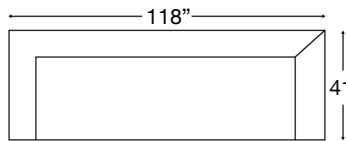

Extra Large 110" Sofa
Moreau-RBB-040
W110" x D41" x H35"

Seat Height: 22" | Seat Depth: 19" | Arm Height: 25"

Ordering Options	
20" Non-Welted Back Pillows (qty 3)	✓
18" Non-Welted Down-Blend Throw Pillows	\$110/2
Extra Comfort Foam Cushion	✓
Supreme Comfort Down Cushion	\$400
Leg Finish	✓

PATTERN AVAILABILITY:
RG, PS, NM, RS

SU CASA
— It's Your Home —
SUCASA.FURNITURE

MORRIGAN SECTIONAL

Shown: Left Arm Loveseat + Right Arm Corner Sofa

Loose Back, Standard Comfort Down Cushion Sectional with Bench Seat
 Overall Height 35" | Seat Depth: 19" | Seat Height: 22" | Arm Height: 25"

Ordering Options	RT/LT Arm Corner Sofa	RT/LT Arm Loveseat	RT/LT Arm Chaise
20" Non-Welted Back Pillows	✓ (3)	✓ (2)	✓ (1)
18" Non-Welted Down-Blend Throw Pillows	\$110/2	\$110/2	\$55/1
Extra Comfort Foam Cushion	✓	✓	✓
Supreme Comfort Foam Cushion	\$400	\$350	\$350
Leg Finish	✓	✓	✓