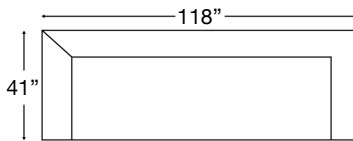

Moreau-RBB-249
Right Arm Corner Sofa
$4212