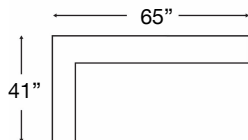

Extra Large 110" Sofa
Moreau-RBB-040
W110" x D41" x H35"

Seat Height: 22" | Seat Depth: 19" | Arm Height: 25"

Ordering Options	
20" Non-Welted Back Pillows (qty 3)	✓
18" Non-Welted Down-Blend Throw Pillows	\$110/2
Extra Comfort Foam Cushion	✓
Supreme Comfort Down Cushion	\$400
Leg Finish	✓

PATTERN AVAILABILITY:
RG, PS, NM, RS

SU CASA
— It's Your Home —
SUCASA.FURNITURE

MORRIGAN SECTIONAL

Shown: Left Arm Loveseat + Right Arm Corner Sofa

Loose Back, Standard Comfort Down Cushion Sectional with Bench Seat
 Overall Height 35" | Seat Depth: 19" | Seat Height: 22" | Arm Height: 25"

Moreau-RBB-248
 Left Arm Corner Sofa
 \$4212

Moreau-RBB-249
 Right Arm Corner Sofa
 \$4212

Moreau-RBB-210
 Left Arm Chaise
 \$2725

Moreau-RBB-211
 Right Arm Chaise
 \$2725

Moreau-RBB-244
 Left Arm Loveseat
 \$2962