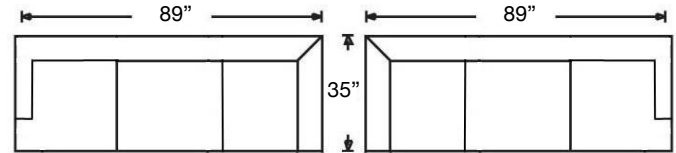

# MONICA SECTIONAL

Loose Back, Standard Comfort Foam Cushion Sectional  
 Shown: Left Arm Sofa & Right Arm Corner Sofa

Overall Height 36" | Seat Height 20" | Seat Depth 22"

Ordering Options	RT/LT Arm Corner Sofa	RT/LT Arm Sofa	RT/LT Arm Sleep Sofa	RT/LT Arm Loveseat	Armless Loveseat	RT/LT Arm Cuddler
16" Welled Down-Blend Throw Pillow	\$55/1	\$55/1	\$55/1	\$55/1	N/A	\$55/1
18" Welled Down-Blend Throw Pillow	\$110/2	\$55/1	\$55/1	\$55/1	N/A	\$110/2
Extra Firm Cushion	\$187	\$187	\$187	\$162	\$162	\$187
Extra Comfort Foam Cushion	\$150	\$150	\$150	\$125	\$125	\$150
Serene Comfort Foam Cushion	\$400	\$400	\$400	\$400	\$350	\$400
Comfort Down Cushion	\$312	\$312	\$312	\$312	\$237	\$312
Coil Spring Mattress	N/A	N/A	✓	N/A	N/A	N/A
Memory Foam Mattress	N/A	N/A	\$375	N/A	N/A	N/A

Ordering Options	RT/LT Arm Chaise	RT/LT Arm Chair	Wedge	Corner Chair	Armless Chair
16" Welled Down-Blend Throw Pillow	\$55/1	\$55/1	N/A	N/A	N/A
18" Welled Down-Blend Throw Pillow	\$55/1	\$55/1	\$55/1	\$55/1	N/A
Extra Firm Cushion	\$162	\$100	\$162	\$162	\$100
Extra Comfort Foam Cushion	\$125	\$87	\$125	\$87	\$87
Serene Comfort Foam Cushion	\$350	\$237	\$350	\$350	\$237
Comfort Down Cushion	\$312	\$237	\$312	\$237	\$187

# MONICA SECTIONAL

Shown: Left Arm Sofa & Right Arm Corner Sofa  
 Overall Height 36"  
 Seat Height 20" | Seat Depth 22"

D188-RFF-RSE  
 Left Arm Corner Sofa  
 \$2800

D188-RFF-LSE  
 Right Arm Corner Sofa  
 \$2800