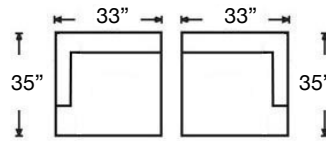

D185-RFF-RSE
Left Arm Chair
$1837

D185-RFF-LSE
Right Arm Chair
$1837