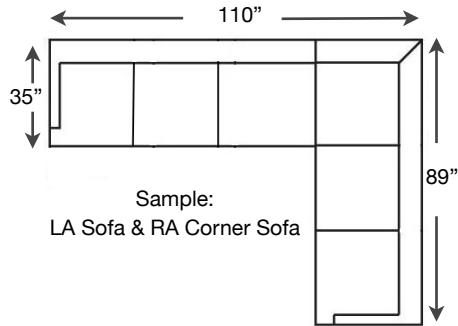

# MONICA SECTIONAL

Shown: Left Arm Sofa & Right Arm Corner Sofa  
 Overall Height 36"  
 Seat Height 20" | Seat Depth 22"

D188-RFF-RSE  
 Left Arm Corner Sofa  
 \$2800

D188-RFF-LSE  
 Right Arm Corner Sofa  
 \$2800