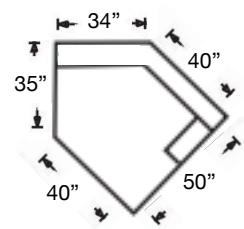

D184-RFF-LAL  
 Armless Loveseat  
 \$2262

D183-RFF-SAL  
 Armless Chair  
 \$1425

D185-RFF-RSE  
 Left Arm Chair  
 \$1837

D185-RFF-LSE  
 Right Arm Chair  
 \$1837

D188-RFF-126  
 Left Arm Cuddler  
 \$3112