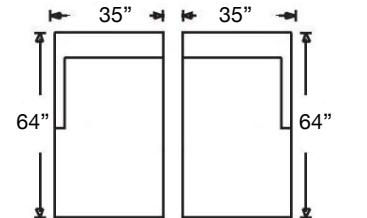

D181C-RFF-RSC
Left Arm Chaise
$2262

D181C-RFF-LSC
Right Arm Chaise
$2262