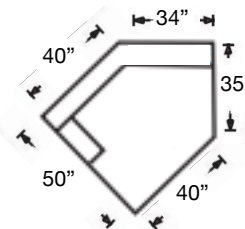

D184-RFF-LAL  
 Armless Loveseat  
 \$2262

D183-RFF-SAL  
 Armless Chair  
 \$1425

D185-RFF-RSE  
 Left Arm Chair  
 \$1837

D185-RFF-LSE  
 Right Arm Chair  
 \$1837

D188-RFF-126  
 Left Arm Cuddler  
 \$3112