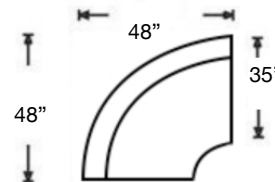

D187-RFF-WEDGE
Wedge
$2100