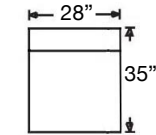

D183-RFF-SAL
Armless Chair
$1425