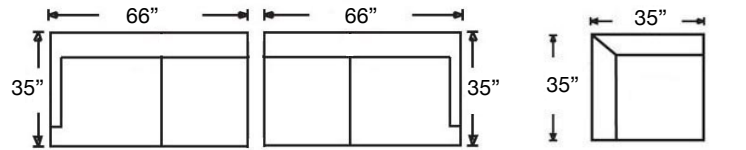

D182-RFF-RSE
Left Arm Loveseat
$2412

D182-RFF-LSE
Right Arm Loveseat
$2412

D187-RFF-COR
Corner Chair
$1987