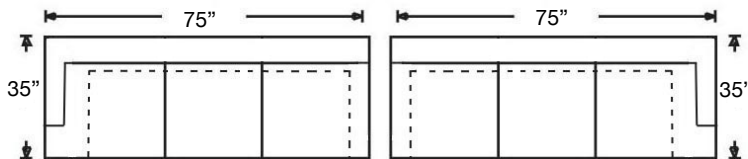

# MONICA SECTIONAL

Shown: Left Arm Sofa & Right Arm Corner Sofa  
 Overall Height 36"  
 Seat Height 20" | Seat Depth 22"

D188-RFF-RSE  
 Left Arm Corner Sofa  
 \$2800

D188-RFF-LSE  
 Right Arm Corner Sofa  
 \$2800

D186-RFF-RSE  
 Left Arm Sofa  
 \$2662

D186-RFF-LSE  
 Right Arm Sofa  
 \$2662

D182-RFF-RSE  
 Left Arm Loveseat  
 \$2412

D182-RFF-LSE  
 Right Arm Loveseat  
 \$2412

D187-RFF-COR  
 Corner Chair  
 \$1987