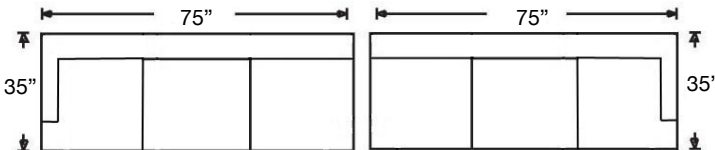

# MONICA SECTIONAL

Shown: Left Arm Sofa & Right Arm Corner Sofa  
 Overall Height 36"  
 Seat Height 20" | Seat Depth 22"

D188-RFF-RSE  
 Left Arm Corner Sofa  
 \$2800

D188-RFF-LSE  
 Right Arm Corner Sofa  
 \$2800