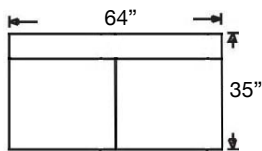

D184-RFF-LAL
Armless Loveseat
$2262