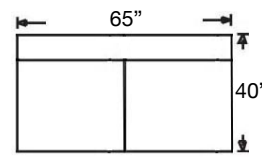

Q125-RFF-041
Armless Loveseat
$2337