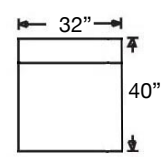

Q125-RFF-061
Armless Chair
$1700