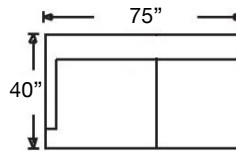

# MOHRE SECTIONAL

Loose Back, Serene Comfort Foam Cushion Sectional  
 Shown: Left Arm Corner Sofa + Armless Loveseat + Right Arm Chaise

Overall Height 35" | Seat Height 21" | Seat Depth 24"

Leg Finish Options Available.

Q125-RFF-041  
 Armless Loveseat  
 \$2337

Q125-RFF-061  
 Armless Chair  
 \$1700

Q125-RFF-110  
 Left Arm Chaise  
 \$2412

Q125-RFF-111  
 Right Arm Chaise  
 \$2412

Q125-RFF-114  
 Left Arm Loveseat  
 \$2700