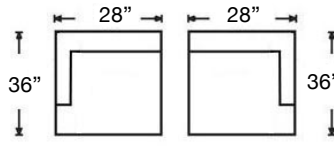

# MAYA SECTIONAL

Shown: Right Arm Corner Sofa, Armless Loveseat,  
and Left Arm Chaise  
Overall Height 34"  
Seat Height 21" | Seat Depth 23"

G560-RFF-118  
Left Arm Corner Sofa  
\$2650

G560-RFF-119  
Right Arm Corner Sofa  
\$2650

G560-RFF-114  
Left Arm Loveseat  
\$2187

G560-RFF-115  
Right Arm Loveseat  
\$2187

G560-RFF-116  
Left Arm Sofa  
\$2487

G560-RFF-117  
Right Arm Sofa  
\$2487

G560-RFF-061  
Armless Chair  
\$1350

G560-RFF-041  
Armless Loveseat  
\$2100