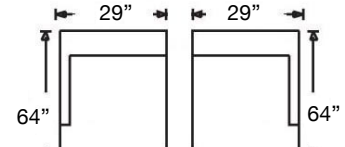

MAYA SECTIONAL

Shown: Right Arm Corner Sofa, Armless Loveseat,
and Left Arm Chaise
Overall Height 34"
Seat Height 21" | Seat Depth 23"

PATTERN AVAILABILITY:
RG, PS, NM

SU CASA
— It's Your Home —
SUCASA.FURNITURE