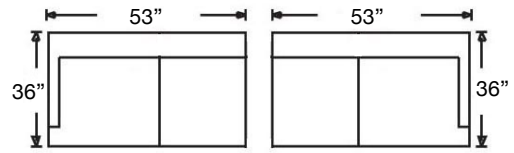

# MAYA SECTIONAL

Tight Back, Standard Comfort Foam Cushion Sectional  
 Shown: Right Arm Corner Sofa, Armless Loveseat, and Left Arm Chaise

Overall Height 34" | Seat Height 21" | Seat Depth 23"

| Ordering Options                   | LT/RT Arm Corner Sofa | LT/RT Arm Sofa | LT/RT Arm Q Sleep Sofa | LT/RT Arm Loveseat | Armless Loveseat |
|------------------------------------|-----------------------|----------------|------------------------|--------------------|------------------|
| 20" Welted Down-Blend Throw Pillow | \$110/2               | \$55/1         | \$55/1                 | \$55/1             | N/A              |
| Extra Firm Cushion                 | \$187                 | \$187          | \$187                  | \$187              | \$162            |
| Comfort Down Cushion               | \$312                 | \$312          | \$312                  | \$312              | \$237            |
| Leg Finish                         | ✓                     | ✓              | ✓                      | ✓                  | ✓                |
| Coil Spring Mattress               | N/A                   | N/A            | ✓                      | N/A                | N/A              |
| Memory Foam Mattress               | N/A                   | N/A            | \$375                  | N/A                | N/A              |

# MAYA SECTIONAL

Shown: Right Arm Corner Sofa, Armless Loveseat,  
and Left Arm Chaise  
Overall Height 34"  
Seat Height 21" | Seat Depth 23"

G560-RFF-118  
Left Arm Corner Sofa  
\$2650

G560-RFF-119  
Right Arm Corner Sofa  
\$2650