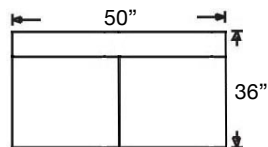

# MAYA SECTIONAL

Shown: Right Arm Corner Sofa, Armless Loveseat,  
and Left Arm Chaise  
Overall Height 34"  
Seat Height 21" | Seat Depth 23"

G560-RFF-118  
Left Arm Corner Sofa  
\$2650

G560-RFF-119  
Right Arm Corner Sofa  
\$2650

G560-RFF-114  
Left Arm Loveseat  
\$2187

G560-RFF-115  
Right Arm Loveseat  
\$2187

G560-RFF-116  
Left Arm Sofa  
\$2487

G560-RFF-117  
Right Arm Sofa  
\$2487

G560-RFF-061  
Armless Chair  
\$1350

G560-RFF-041  
Armless Loveseat  
\$2100