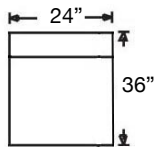

G560-RFF-061
Armless Chair
$1350