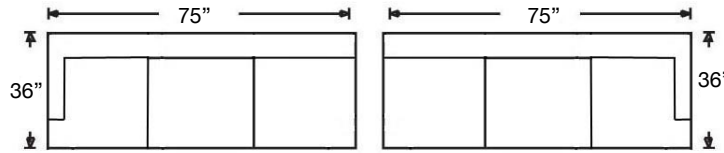

G560-RFF-116
Left Arm Sofa
$2487

G560-RFF-117
Right Arm Sofa
$2487