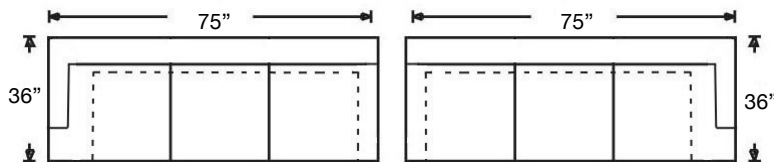

G560-RFF-122
Left Arm Queen
$3112

G560-RFF-123
Right Arm Queen
$3112