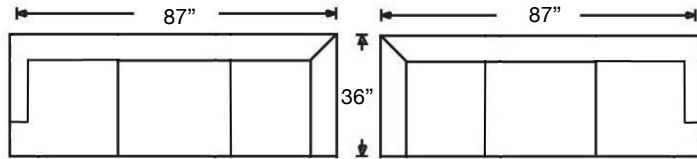

G560-RFF-118
Left Arm Corner Sofa
$2650

G560-RFF-119
Right Arm Corner Sofa
$2650