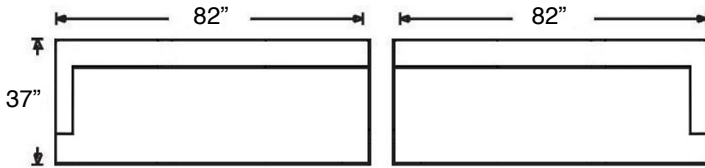

755-YNG-34
Left Arm Sofa
$2845

755-YNG-33
Right Arm Sofa
$2845