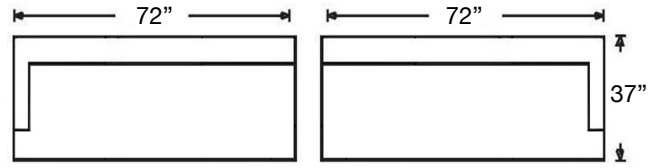

*Shown: Standard 86" Sofa, see Sofa spec sheet for detailed information on that item.
Shown with black metal leg.*

Overall Height 32" | Seat Height 18" | Seat Depth 22" (48"D for Chaise)

Ordering Options	Sofa	Loveseat	Chaise/Bumper	Chair
18" or 22" Non-Welted Throw Pillow	\$55/1	\$55/1	N/A	N/A
Luxe Comfort Foam Cushion	\$400	\$350	\$350	\$237
Welt Tailoring	\$237	\$237	\$237	\$237
Metal Leg	\$150	\$150	\$150	\$150
Wood Leg Finish	✓	✓	✓	✓

755-YNG-62
LT Arm Chaise
\$2415

755-YNG-61
RT Arm Chaise
\$2415

755-YNG-63
Armless Chaise
\$2254

755-YNG-82
Left Arm Large Sofa
\$3139

755-YNG-81
Right Arm Large Sofa
\$3139

755-YNG-37
Left Arm Apt Sofa
\$2606