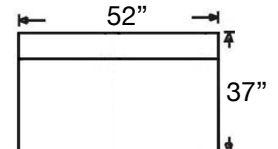

755-YNG-23
Armless Loveseat
$2194