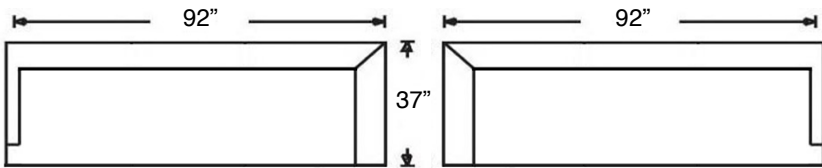

MALLOW SECTIONAL

755-YNG-32
Left Arm Corner Sofa
$3224

755-YNG-31
Right Arm Corner Sofa
$3224