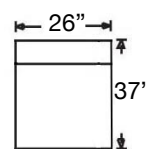

*Shown: Standard 86" Sofa, see Sofa spec sheet for detailed information on that item.
Shown with black metal leg.*

Overall Height 32" | Seat Height 18" | Seat Depth 22" (48"D for Chaise)

Ordering Options	Sofa	Loveseat	Chaise/Bumper	Chair
18" or 22" Non-Welted Throw Pillow	\$55/1	\$55/1	N/A	N/A
Luxe Comfort Foam Cushion	\$400	\$350	\$350	\$237
Welt Tailoring	\$237	\$237	\$237	\$237
Metal Leg	\$150	\$150	\$150	\$150
Wood Leg Finish	✓	✓	✓	✓

755-YNG-72
Left Arm Bumper
\$2568

755-YNG-38
Armless Sofa
\$2520

755-YNG-83
Armless Large Sofa
\$3020

755-YNG-11
RT Arm Chair
\$1636

755-YNG-12
LT Arm Chair
\$1636

755-YNG-09
Corner Chair
\$1686

755-YNG-13
Armless Chair
\$1560