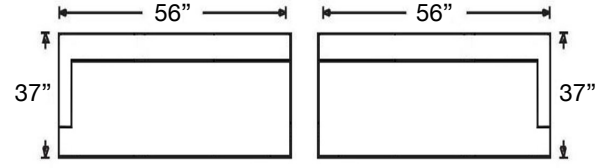

755-YNG-22
Left Arm Loveseat
$2400

755-YNG-21
Right Arm Loveseat
$2400