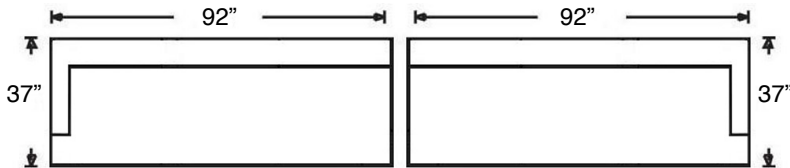

755-YNG-82
Left Arm Large Sofa
$3139

755-YNG-81
Right Arm Large Sofa
$3139