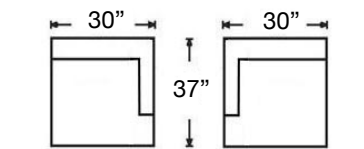

755-YNG-11
RT Arm Chair
$1636

755-YNG-12
LT Arm Chair
$1636