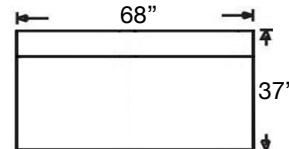

755-YNG-72
Left Arm Bumper
\$2568

755-YNG-38
Armless Sofa
\$2520

755-YNG-83
Armless Large Sofa
\$3020

755-YNG-11
RT Arm Chair
\$1636

755-YNG-12
LT Arm Chair
\$1636

755-YNG-09
Corner Chair
\$1686

755-YNG-13
Armless Chair
\$1560