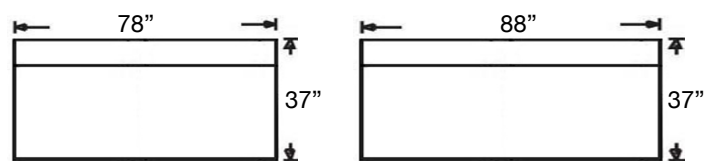

755-YNG-38
Armless Sofa
$2520

755-YNG-83
Armless Large Sofa
$3020