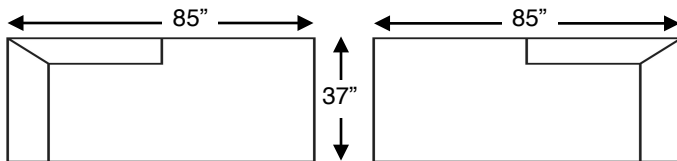

*Shown: Standard 86" Sofa, see Sofa spec sheet for detailed information on that item.
Shown with black metal leg.*

Overall Height 32" | Seat Height 18" | Seat Depth 22" (48"D for Chaise)

Ordering Options	Sofa	Loveseat	Chaise/Bumper	Chair
18" or 22" Non-Welted Throw Pillow	\$55/1	\$55/1	N/A	N/A
Luxe Comfort Foam Cushion	\$400	\$350	\$350	\$237
Welt Tailoring	\$237	\$237	\$237	\$237
Metal Leg	\$150	\$150	\$150	\$150
Wood Leg Finish	✓	✓	✓	✓

755-YNG-36
Right Arm Apt Sofa
\$2606

755-YNG-34
Left Arm Sofa
\$2845

755-YNG-33
Right Arm Sofa
\$2845

755-YNG-22
Left Arm Loveseat
\$2400

755-YNG-21
Right Arm Loveseat
\$2400

755-YNG-71
Right Arm Bumper
\$2568