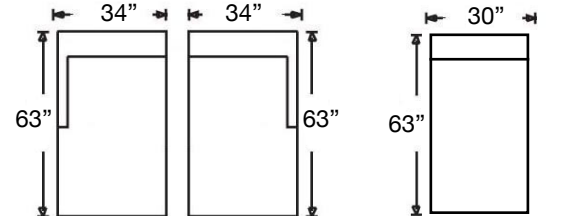

755-YNG-62
LT Arm Chaise
$2415

755-YNG-61
RT Arm Chaise
$2415

755-YNG-63
Armless Chaise
$2254