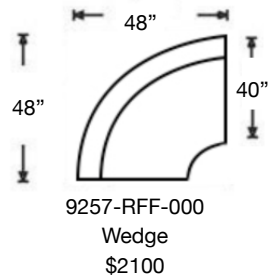

9257-RFF-000
Wedge
$2100