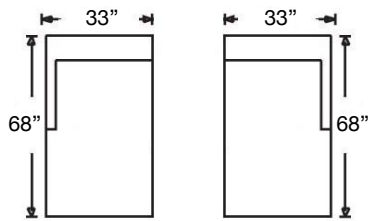

9251C-RFF-RSC
Left Arm Chaise
$2262

9251C-RFF-LSC
Right Arm Chaise
$2262