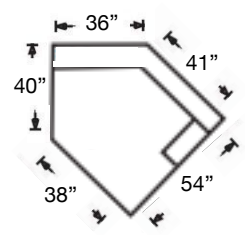

9254-RFF-000
Armless Loveseat
\$2262

9253-RFF-RSE
Left Arm Chair
\$1837

9253-RFF-LSE
Right Arm Chair
\$1837

9255-RFF-000
Armless Chair
\$1575

9257-RFF-COR000
Corner Chair
\$2012

9258-RFF-126
Left Arm Cuddler
\$3112