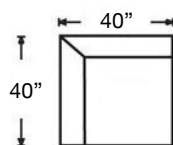

9254-RFF-000
Armless Loveseat
\$2262

9253-RFF-RSE
Left Arm Chair
\$1837

9253-RFF-LSE
Right Arm Chair
\$1837

9255-RFF-000
Armless Chair
\$1575

9257-RFF-COR000
Corner Chair
\$2012

9258-RFF-126
Left Arm Cuddler
\$3112