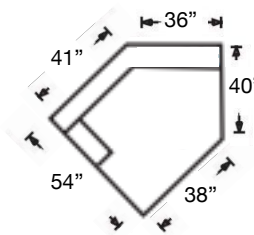

9254-RFF-000
Armless Loveseat
\$2262

9253-RFF-RSE
Left Arm Chair
\$1837

9253-RFF-LSE
Right Arm Chair
\$1837

9255-RFF-000
Armless Chair
\$1575

9257-RFF-COR000
Corner Chair
\$2012

9258-RFF-126
Left Arm Cuddler
\$3112