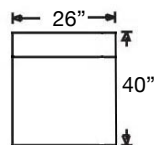

9255-RFF-000
Armless Chair
$1575