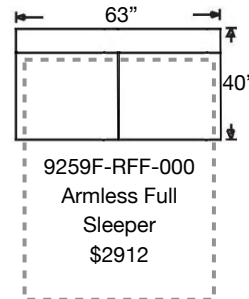

PATTERN AVAILABILITY:
 RG, PS, NM, RS

SU CASA
 — It's Your Home —
 SUCASA.FURNITURE

MACKENZIE SECTIONAL

Shown: Left Arm Corner Sofa & Right Arm Sofa
Overall Height 36"
Seat Height 21" | Seat Depth 21"

9258-RFF-RSE
Left Arm Corner Sofa
\$2887

9258-RFF-LSE
Right Arm Corner Sofa
\$2887

9256-RFF-RSE
Left Arm Sofa
\$2662

9256-RFF-LSE
Right Arm Sofa
\$2662

9259Q-RFF-RSB
Left Arm Queen
Sleep Sofa
\$3225

9259Q-RFF-LSB
Right Arm Queen
Sleep Sofa
\$3225

9259F-RFF-000
Armless Full
Sleeper
\$2912

9257-RFF-000
Wedge
\$2100

9251C-RFF-RSC
Left Arm Chaise
\$2262

9251C-RFF-LSC
Right Arm Chaise
\$2262

9252-RFF-RSE
Left Arm Loveseat
\$2412

9252-RFF-LSE
Right Arm Loveseat
\$2412