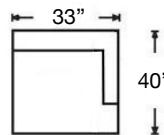

9253-RFF-LSE
Right Arm Chair
$1837