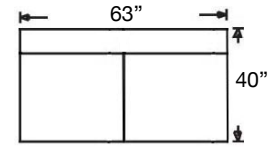

PATTERN AVAILABILITY:
 RG, PS, NM, RS

SU CASA
 — It's Your Home —
 SUCASA.FURNITURE

MACKENZIE SECTIONAL

Shown: Left Arm Corner Sofa & Right Arm Sofa
Overall Height 36"
Seat Height 21" | Seat Depth 21"

9258-RFF-RSE
Left Arm Corner Sofa
\$2887

9259F-RFF-000
Armless Full
Sleeper
\$2912

9257-RFF-000
Wedge
\$2100

9251C-RFF-RSC
Left Arm Chaise
\$2262

9251C-RFF-LSC
Right Arm Chaise
\$2262

9252-RFF-RSE
Left Arm Loveseat
\$2412

9252-RFF-LSE
Right Arm Loveseat
\$2412