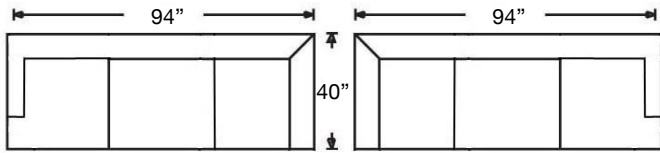

PATTERN AVAILABILITY:
 RG, PS, NM, RS

SU CASA
 — It's Your Home —
 SUCASA.FURNITURE

MACKENZIE SECTIONAL

Shown: Left Arm Corner Sofa & Right Arm Sofa
Overall Height 36"
Seat Height 21" | Seat Depth 21"

9258-RFF-RSE
Left Arm Corner Sofa
\$2887