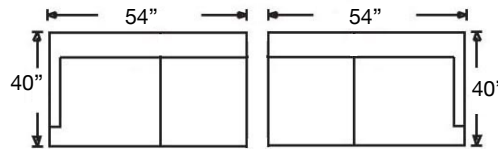

PATTERN AVAILABILITY:
 RG, PS, NM, RS

SU CASA
 — It's Your Home —
 SUCASA.FURNITURE

MACKENZIE SECTIONAL

Shown: Left Arm Corner Sofa & Right Arm Sofa
Overall Height 36"
Seat Height 21" | Seat Depth 21"

9258-RFF-RSE
Left Arm Corner Sofa
\$2887

9259F-RFF-000
Armless Full
Sleeper
\$2912

9257-RFF-000
Wedge
\$2100

9251C-RFF-RSC
Left Arm Chaise
\$2262

9251C-RFF-LSC
Right Arm Chaise
\$2262

9252-RFF-RSE
Left Arm Loveseat
\$2412

9252-RFF-LSE
Right Arm Loveseat
\$2412