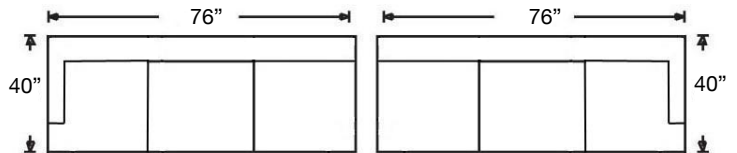

9256-RFF-RSE
Left Arm Sofa
$2662

9256-RFF-LSE
Right Arm Sofa
$2662