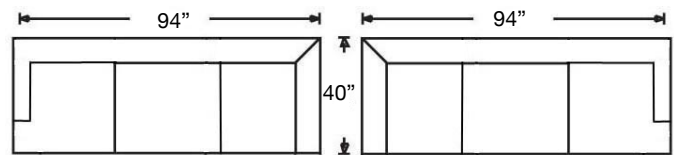

Overall Height 38" | Seat Height 21" | Seat Depth 21"

Ordering Options	LT/RT Arm Corner Sofa	LT/RT Arm Q Sleep Sofa	LT/RT Arm Sofa	LT/RT Arm Loveseat	Armless F Sleep Loveseat	Armless Loveseat
20" Welted Down-Blend Throw Pillow	\$110/2	\$55/1	\$55/1	\$55/1	N/A	N/A
Extra Firm Cushion	\$187	\$187	\$187	\$162	\$162	\$162
Comfort Down Cushion	\$312	\$312	\$312	\$312	\$312	\$237
Contrast Welt	\$237	\$237	\$237	\$237	\$237	\$237
Coil Spring Mattress	N/A	✓	N/A	N/A	✓	N/A
Memory Foam Mattress	N/A	\$375	N/A	N/A	\$375	N/A
Slipcover ONLY	\$1725	\$1425	\$1725	\$1425	\$1425	\$1262

PATTERN AVAILABILITY:
RG, PS, NM, RS

SU CASA
— It's Your Home —

SUCASA.FURNITURE

MACKENZIE SLIPCOVER SECTIONAL

Shown: Left Arm Corner Slipcover Sofa,
Right Arm Slipcover Sofa
Overall Height 38"
Seat Height 21" | Seat Depth 21"