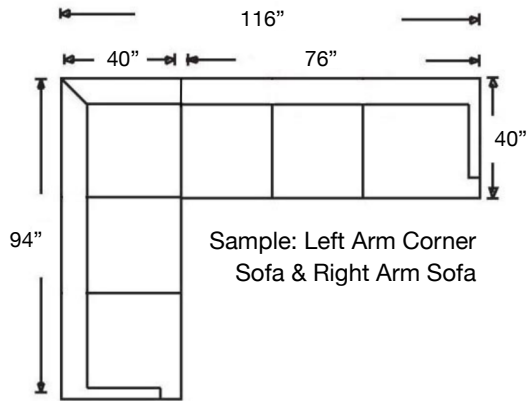

Overall Height 38" | Seat Height 21" | Seat Depth 21"

Ordering Options	LT/RT Arm Corner Sofa	LT/RT Arm Q Sleep Sofa	LT/RT Arm Sofa	LT/RT Arm Loveseat	Armless F Sleep Loveseat	Armless Loveseat
20" Welted Down-Blend Throw Pillow	\$110/2	\$55/1	\$55/1	\$55/1	N/A	N/A
Extra Firm Cushion	\$187	\$187	\$187	\$162	\$162	\$162
Comfort Down Cushion	\$312	\$312	\$312	\$312	\$312	\$237
Contrast Welt	\$237	\$237	\$237	\$237	\$237	\$237
Coil Spring Mattress	N/A	✓	N/A	N/A	✓	N/A
Memory Foam Mattress	N/A	\$375	N/A	N/A	\$375	N/A
Slipcover ONLY	\$1725	\$1425	\$1725	\$1425	\$1425	\$1262

PATTERN AVAILABILITY:
RG, PS, NM, RS

SU CASA
— It's Your Home —

SUCASA.FURNITURE

MACKENZIE SLIPCOVER SECTIONAL

Shown: Left Arm Corner Slipcover Sofa,
Right Arm Slipcover Sofa
Overall Height 38"
Seat Height 21" | Seat Depth 21"