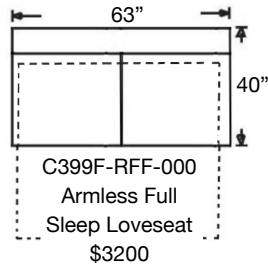

Overall Height 38" | Seat Height 21" | Seat Depth 21"

Ordering Options	LT/RT Arm Corner Sofa	LT/RT Arm Q Sleep Sofa	LT/RT Arm Sofa	LT/RT Arm Loveseat	Armless F Sleep Loveseat	Armless Loveseat
20" Welted Down-Blend Throw Pillow	\$110/2	\$55/1	\$55/1	\$55/1	N/A	N/A
Extra Firm Cushion	\$187	\$187	\$187	\$162	\$162	\$162
Comfort Down Cushion	\$312	\$312	\$312	\$312	\$312	\$237
Contrast Welt	\$237	\$237	\$237	\$237	\$237	\$237
Coil Spring Mattress	N/A	✓	N/A	N/A	✓	N/A
Memory Foam Mattress	N/A	\$375	N/A	N/A	\$375	N/A
Slipcover ONLY	\$1725	\$1425	\$1725	\$1425	\$1425	\$1262

PATTERN AVAILABILITY:
RG, PS, NM, RS

SU CASA
— It's Your Home —

SUCASA.FURNITURE

MACKENZIE SLIPCOVER SECTIONAL

Shown: Left Arm Corner Slipcover Sofa,
Right Arm Slipcover Sofa
Overall Height 38"
Seat Height 21" | Seat Depth 21"

C398-RFF-RSE
Left Arm Corner Sofa
\$3275

C398-RFF-LSE
Right Arm Corner Sofa
\$3275

C391C-RFF-RSC
Left Arm Chaise
\$2662

C391C-RFF-LSC
Right Arm Chaise
\$2662

C399F-RFF-000
Armless Full
Sleep Loveseat
\$3200