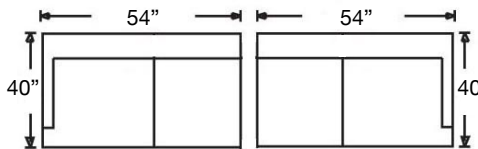

C391C-RFF-RSC
Left Arm Chaise
$2662

C391C-RFF-LSC
Right Arm Chaise
$2662

C392-RFF-RSE
Left Arm Loveseat
$2662

C392-RFF-LSE
Right Arm Loveseat
$2662