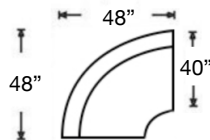

C397-RFF-WGE
Wedge
$2487