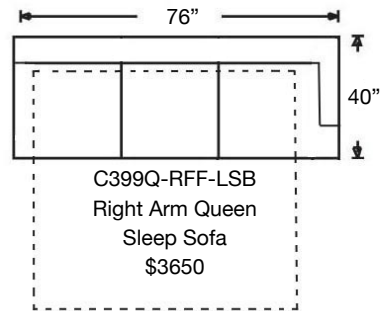

C399Q-RFF-LSB
Right Arm Queen
Sleep Sofa
$3650