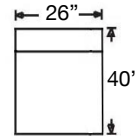

C395-RFF-SAL
Armless Chair
$1587