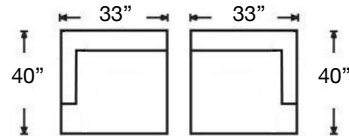

C396-RFF-LSE
Right Arm Sofa
\$3025

C394-RFF-LAL
Armless Loveseat
\$2512

C397-RFF-WGE
Wedge
\$2487

C395-RFF-SAL
Armless Chair
\$1587

C393-RFF-RSE
Left Arm Chair
\$2150

C393-RFF-LSE
Right Arm Chair
\$2150

PATTERN AVAILABILITY:
RG, PS, NM, RS