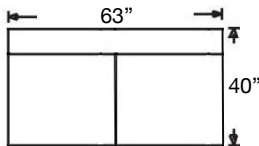

C394-RFF-LAL
Armless Loveseat
$2512