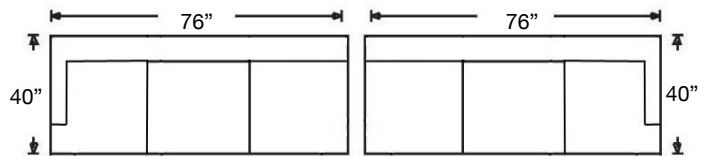

C399Q-RFF-RSB
Left Arm Queen
Sleep Sofa
\$3650

C399Q-RFF-LSB
Right Arm Queen
Sleep Sofa
\$3650

C392-RFF-RSE
Left Arm Loveseat
\$2662

C392-RFF-LSE
Right Arm Loveseat
\$2662

C396-RFF-RSE
Left Arm Sofa
\$3025