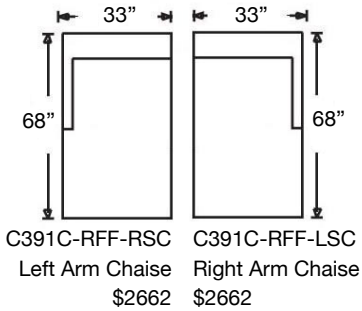

Overall Height 38" | Seat Height 21" | Seat Depth 21"

Ordering Options	LT/RT Arm Corner Sofa	LT/RT Arm Q Sleep Sofa	LT/RT Arm Sofa	LT/RT Arm Loveseat	Armless F Sleep Loveseat	Armless Loveseat
20" Welted Down-Blend Throw Pillow	\$110/2	\$55/1	\$55/1	\$55/1	N/A	N/A
Extra Firm Cushion	\$187	\$187	\$187	\$162	\$162	\$162
Comfort Down Cushion	\$312	\$312	\$312	\$312	\$312	\$237
Contrast Welt	\$237	\$237	\$237	\$237	\$237	\$237
Coil Spring Mattress	N/A	✓	N/A	N/A	✓	N/A
Memory Foam Mattress	N/A	\$375	N/A	N/A	\$375	N/A
Slipcover ONLY	\$1725	\$1425	\$1725	\$1425	\$1425	\$1262

PATTERN AVAILABILITY:
RG, PS, NM, RS

SU CASA
— It's Your Home —

SUCASA.FURNITURE

MACKENZIE SLIPCOVER SECTIONAL

Shown: Left Arm Corner Slipcover Sofa,
Right Arm Slipcover Sofa
Overall Height 38"
Seat Height 21" | Seat Depth 21"

C398-RFF-RSE
Left Arm Corner Sofa
\$3275

C398-RFF-LSE
Right Arm Corner Sofa
\$3275

C391C-RFF-RSC
Left Arm Chaise
\$2662

C391C-RFF-LSC
Right Arm Chaise
\$2662

C399F-RFF-000
Armless Full
Sleep Loveseat
\$3200