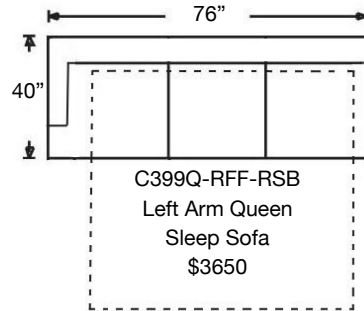

C398-RFF-RSE
Left Arm Corner Sofa
\$3275

C398-RFF-LSE
Right Arm Corner Sofa
\$3275

C391C-RFF-RSC
Left Arm Chaise
\$2662

C391C-RFF-LSC
Right Arm Chaise
\$2662

C399F-RFF-000
Armless Full
Sleep Loveseat
\$3200