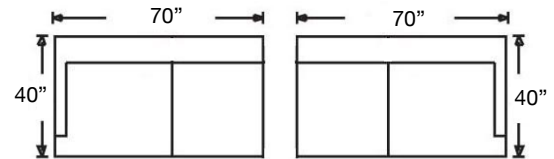

Left Arm Loveseat
Lilah-RBB-114 (2 Cushion)
Lilah-RBB-244 (Bench)
$2912

Right Arm Loveseat
Lilah-RBB-115 (2 Cushion)
Lilah-RBB-245 (Bench)
$2912