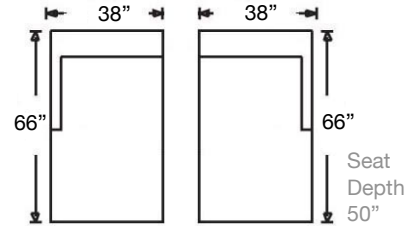

LULAH SOFA

Loose Back, Standard Comfort Down Cushion Sofa
W89" x D40" x H38"

Standard Sofa		Queen Sleep Sofa	
Seat Depth 24" Seat Height: 21"		Seat Depth 22" Seat Height: 22"	
2-Cushion	Bench Seat	2-Cushion	Bench Seat
Lilah-RBB-002	Lilah-RBB-022	Lilah-RBB-231	Lilah-RBB-230

Loose Back, Standard Comfort Down Cushion Sectional with Bench Seating
Shown: Left Arm Corner Sofa (248) / Right Arm Sofa (247)
 Overall Height: 38" | Seat Height: 21" | Seat Depth: 24" | Arm Height: 27"

PS, NM, RS pattern types will have seams on bench cushion, seat rail, in-back, and outback at cushion break.

PATTERN AVAILABILITY:
 RG, PS, NM, RS

SU CASA
 — It's Your Home —
 SUCASA.FURNITURE

LULAH SECTIONAL

Bench Seat, Left Corner Sofa (248) and Right Arm Sofa (247)

Left Arm Corner Sofa
Lilah-RBB-118 (3 Cushion)
Lilah-RBB-248 (Bench)
\$4412

Right Arm Corner Sofa
Lilah-RBB-119 (3 Cushion)
Lilah-RBB-249 (Bench)
\$4412