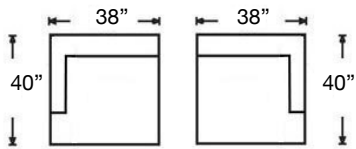

Left Arm Chair
Lilah-RBB-112
$2075

Right Arm Chair
Lilah-RBB-113
$2075