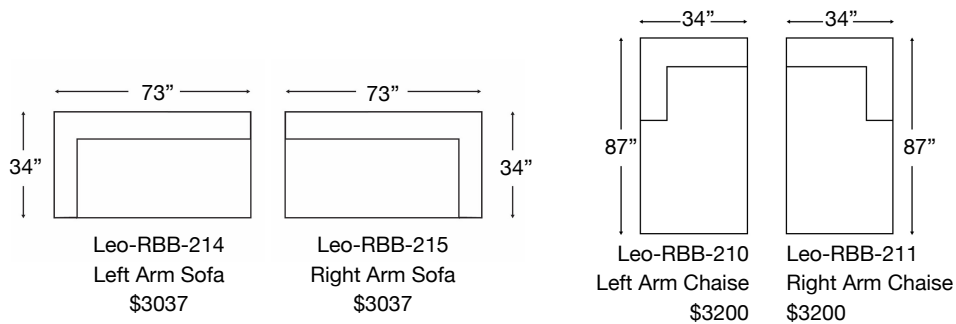

LEORA SOFA

Loose Back, Standard Comfort Down Cushion Sofa
Leo-RBB-022
W86" x D34" x H37"
Seat Height 22" | Seat Depth 21"

Ordering Options	
12" x 22" Down-Blend Kidney Pillow (qty 2)	✓
20" Non-Welted Down-Blend Throw Pillows	\$110/2
Extra Comfort Foam Cushion	✓
Supreme Down Comfort Cushion	\$400
Leg Finish	✓

PATTERN AVAILABILITY:
RG, PS, NM, RS

SU CASA
— It's Your Home —
SUCASA.FURNITURE

LEORA SECTIONAL

Shown: Left Arm Bumper + Right Arm Chaise
 Loose Back, Standard Comfort Down Cushion, Bench Seat

Overall Height 37" | Seat Height: 22" | Seat Depth 21" | Arm Height: 31"

Ordering Options	LT/RT Arm 2 Seat Sofa	LT/RT Arm Chaise
12" x 22" Down-Blend Kidney Pillow (qty 1)	✓	N/A
20" Non-Welted Down-Blend Throw Pillow	\$110/2	\$110/2
Extra Comfort Foam Cushion	✓	✓
Supreme Comfort Down Cushion	\$350	\$350
Leg/Base Finish	✓	✓