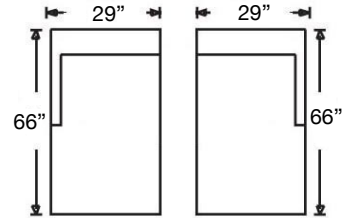

DAMON SOFA

Chair
W40 x D37 x H33
K521-RFF-000

Ottoman
W34 x D23 x H18
K52-RFF-000

Tight Back, Standard Comfort Foam Cushion Sofa
Overall Seat Height 21" | Seat Depth 22"

Extra Large Sofa
W88 x D37 x H33
K520K-RFF-000 (2-Cushion)
K520K-RFF-033 (Bench Seat)

PATTERN AVAILABILITY:
RG, PS

SU CASA
— It's Your Home —
SUCASA.FURNITURE

DAMON SECTIONAL

Tight Back, Standard Comfort Foam Cushion Sectional
Shown: Left Arm Loveseat & Right Arm Corner Sofa

Overall Height 33" | Seat Height 21" | Seat Depth 22"

Ordering Options	LT / RT Arm Corner Sofa	LT / RT Arm Sofa	LT / RT Arm Loveseat	LT / RT Arm Chaise	LT / RT Arm Bumper	Armless Loveseat	Wedge	Corner Chair
16" Down Throw Pillow	\$110/2	\$55/1	\$55/1	\$55/1	\$55/1 (Kidney)	N/A	\$55/1	\$55/1
Extra Firm Cushion	\$187	\$187	\$187	\$162	\$187	\$162	\$162	\$162
Extra Comfort Foam Cushion	\$150	\$150	\$125	\$125	\$150	\$125	\$125	\$87
Comfort Down Cushion	\$312	\$312	\$312	\$312	\$312	\$237	\$312	\$237
Leg Finish	✓	✓	✓	✓	✓	✓	✓	✓
Contrast Welt & Button	\$237	\$237	\$237	\$237	\$237	\$237	\$237	\$237

PATTERN AVAILABILITY:
 RG, PS

SU CASA
 — It's Your Home —
 SUCASA.FURNITURE

DAMON SECTIONAL

K520-RFF-118
Left Arm Corner Sofa
\$2562

K520-RFF-119
Right Arm Corner Sofa
\$2562

K520-RFF-110 K520-RFF-111
Left Arm Chaise Right Arm Chaise
\$1950 \$1950