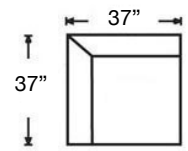

K520-RFF-010
Corner Chair
$1787

PATTERN AVAILABILITY:
RG, PS

SU CASA
— It's Your Home —

SUCASA.FURNITURE