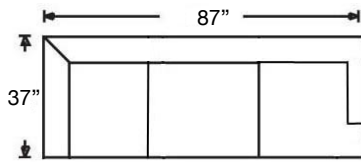

K520-RFF-119
Right Arm Corner Sofa
$2562