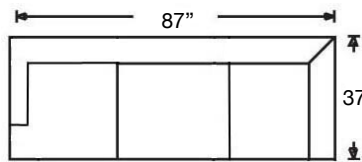

DAMON SECTIONAL

K520-RFF-118
Left Arm Corner Sofa
$2562