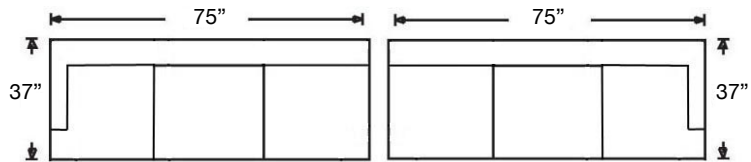

K520-RFF-116 K520-RFF-117
Left Arm Sofa Right Arm Sofa
$2250 $2250