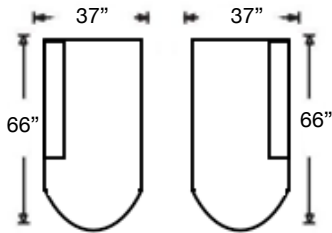

PATTERN AVAILABILITY:
RG, PS

SU CASA
— It's Your Home —
SUCASA.FURNITURE

DAMON SECTIONAL

Tight Back, Standard Comfort Foam Cushion Sectional
Shown: Left Arm Loveseat & Right Arm Corner Sofa

Overall Height 33" | Seat Height 21" | Seat Depth 22"

Ordering Options	LT / RT Arm Corner Sofa	LT / RT Arm Sofa	LT / RT Arm Loveseat	LT / RT Arm Chaise	LT / RT Arm Bumper	Armless Loveseat	Wedge	Corner Chair
16" Down Throw Pillow	\$110/2	\$55/1	\$55/1	\$55/1	\$55/1 (Kidney)	N/A	\$55/1	\$55/1
Extra Firm Cushion	\$187	\$187	\$187	\$162	\$187	\$162	\$162	\$162
Extra Comfort Foam Cushion	\$150	\$150	\$125	\$125	\$150	\$125	\$125	\$87
Comfort Down Cushion	\$312	\$312	\$312	\$312	\$312	\$237	\$312	\$237
Leg Finish	✓	✓	✓	✓	✓	✓	✓	✓
Contrast Welt & Button	\$237	\$237	\$237	\$237	\$237	\$237	\$237	\$237

PATTERN AVAILABILITY:
 RG, PS

SU CASA
 — It's Your Home —
 SUCASA.FURNITURE

DAMON SECTIONAL

K520-RFF-118
Left Arm Corner Sofa
\$2562

K520-RFF-119
Right Arm Corner Sofa
\$2562

K520-RFF-110 K520-RFF-111
Left Arm Chaise Right Arm Chaise
\$1950 \$1950