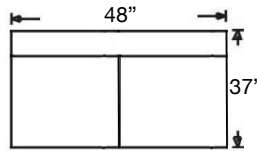

K520-RFF-041
Armless Loveseat
$1950