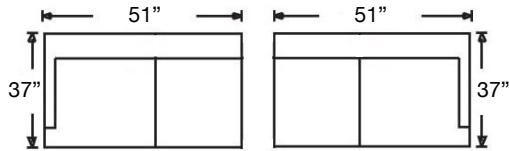

K520-RFF-114 K520-RFF-115
Left Arm Loveseat Right Arm Loveseat
$1875 $1875