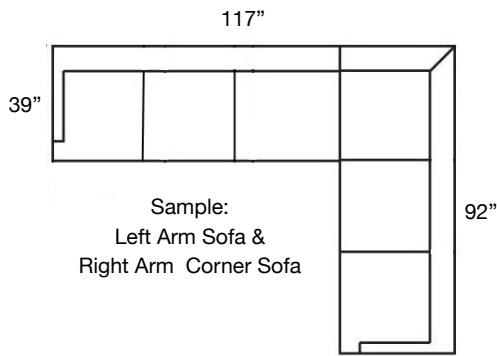

Overall Height: 40" | Seat Height: 20" | Seat Depth: 22"

Ordering Options	RT/LT Arm Corner Sofa	RT/LT Arm Sofa	RT/LT Arm Loveseat	Armless Loveseat	RT/LT Arm Chaise	RT/LT Arm Chair	Corner Chair	Armless Chair
20" Welled Down-Blend Throw Pillow	\$110/2	\$55/1	\$55/1	N/A	\$55/1	\$55/1	\$55/1	N/A
Extra Comfort Foam Cushion	✓	✓	✓	✓	✓	✓	✓	✓
Supreme Comfort Down Cushion	\$400	\$400	\$350	\$350	\$350	\$237	\$237	\$237
Leg Style*	✓	✓	✓	✓	✓	✓	✓	✓
Leg Finish	✓	✓	✓	✓	✓	✓	✓	✓
Contrast Welt	\$237	\$237	\$237	\$237	\$237	\$125	\$237	\$125

*Leg Styles: Tapered or Turned.

PATTERN AVAILABILITY:
RG, PS, NM, RS

SU CASA
— It's Your Home —
SUCASA.FURNITURE

CINDEE SECTIONAL

Shown: Left Arm Corner Sofa and Right Arm Sofa

Cindy-RBB-END8-RSE
Left Arm Corner Sofa
\$3425