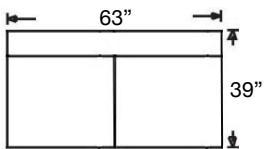

Cindy-RBB-LAL
Armless Loveseat
$2650