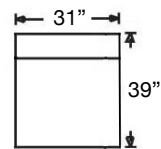

Cindy-RBB-SAL
Armless Chair
$1587