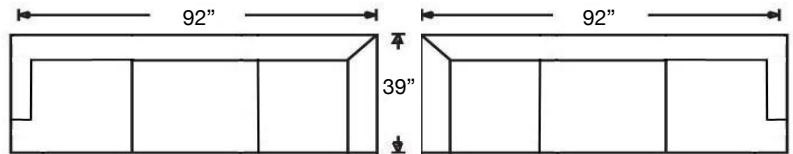

Overall Height: 40" | Seat Height: 20" | Seat Depth: 22"

Ordering Options	RT/LT Arm Corner Sofa	RT/LT Arm Sofa	RT/LT Arm Loveseat	Armless Loveseat	RT/LT Arm Chaise	RT/LT Arm Chair	Corner Chair	Armless Chair
20" Welled Down-Blend Throw Pillow	\$110/2	\$55/1	\$55/1	N/A	\$55/1	\$55/1	\$55/1	N/A
Extra Comfort Foam Cushion	✓	✓	✓	✓	✓	✓	✓	✓
Supreme Comfort Down Cushion	\$400	\$400	\$350	\$350	\$350	\$237	\$237	\$237
Leg Style*	✓	✓	✓	✓	✓	✓	✓	✓
Leg Finish	✓	✓	✓	✓	✓	✓	✓	✓
Contrast Welt	\$237	\$237	\$237	\$237	\$237	\$125	\$237	\$125

*Leg Styles: Tapered or Turned.

PATTERN AVAILABILITY:
RG, PS, NM, RS

SU CASA
— It's Your Home —
SUCASA.FURNITURE

CINDEE SECTIONAL

Shown: Left Arm Corner Sofa and Right Arm Sofa

Cindy-RBB-END8-RSE
Left Arm Corner Sofa
\$3425