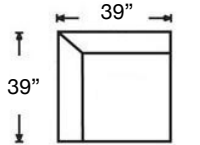

Cindy-RBB-COR
Corner Chair
$2187