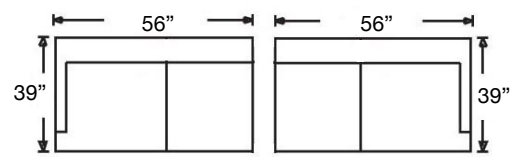

Overall Height: 40" | Seat Height: 20" | Seat Depth: 22"

Ordering Options	RT/LT Arm Corner Sofa	RT/LT Arm Sofa	RT/LT Arm Loveseat	Armless Loveseat	RT/LT Arm Chaise	RT/LT Arm Chair	Corner Chair	Armless Chair
20" Welled Down-Blend Throw Pillow	\$110/2	\$55/1	\$55/1	N/A	\$55/1	\$55/1	\$55/1	N/A
Extra Comfort Foam Cushion	✓	✓	✓	✓	✓	✓	✓	✓
Supreme Comfort Down Cushion	\$400	\$400	\$350	\$350	\$350	\$237	\$237	\$237
Leg Style*	✓	✓	✓	✓	✓	✓	✓	✓
Leg Finish	✓	✓	✓	✓	✓	✓	✓	✓
Contrast Welt	\$237	\$237	\$237	\$237	\$237	\$125	\$237	\$125

Cindy-RBB-END8-LSE
Right Arm Corner Sofa
\$3425

Cindy-RBB-END6-RSE
Left Arm Sofa
\$3037

Cindy-RBB-END6-LSE
Right Arm Sofa
\$3037

Cindy-RBB-COR
Corner Chair
\$2187

Cindy-RBB-END2-RSE
Left Arm Loveseat
\$2650