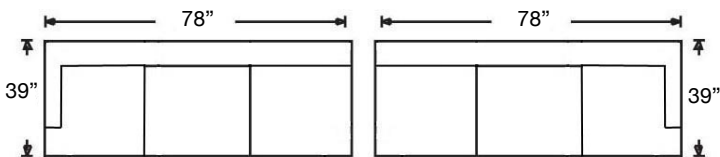

Cindy-RBB-END6-RSE
Left Arm Sofa
$3037

Cindy-RBB-END6-LSE
Right Arm Sofa
$3037