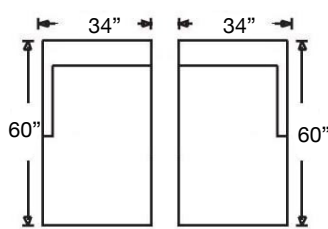

Cindy-RBB-Chse-RSC
Left Arm Chaise
$2650

Cindy-RBB-Chse-LSC
Right Arm Chaise
$2650