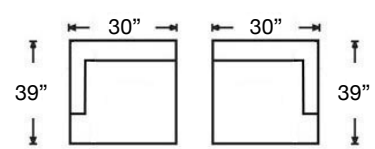

Overall Height: 40" | Seat Height: 20" | Seat Depth: 22"

Ordering Options	RT/LT Arm Corner Sofa	RT/LT Arm Sofa	RT/LT Arm Loveseat	Armless Loveseat	RT/LT Arm Chaise	RT/LT Arm Chair	Corner Chair	Armless Chair
20" Welled Down-Blend Throw Pillow	\$110/2	\$55/1	\$55/1	N/A	\$55/1	\$55/1	\$55/1	N/A
Extra Comfort Foam Cushion	✓	✓	✓	✓	✓	✓	✓	✓
Supreme Comfort Down Cushion	\$400	\$400	\$350	\$350	\$350	\$237	\$237	\$237
Leg Style*	✓	✓	✓	✓	✓	✓	✓	✓
Leg Finish	✓	✓	✓	✓	✓	✓	✓	✓
Contrast Welt	\$237	\$237	\$237	\$237	\$237	\$125	\$237	\$125

Cindy-RBB-END2-LSE
Right Arm Loveseat
\$2650

Cindy-RBB-LAL
Armless Loveseat
\$2650

Cindy-RBB-SAL
Armless Chair
\$1587

Cindy-RBB-Chse-RSC
Left Arm Chaise
\$2650

Cindy-RBB-Chse-LSC
Right Arm Chaise
\$2650

Cindy-RBB-END3-RSE
Left Arm Chair
\$2100