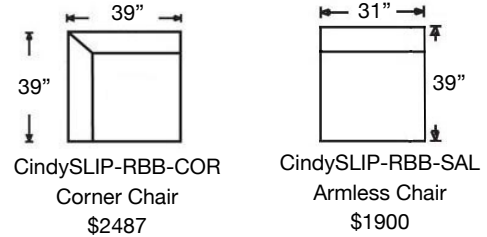

Overall Height: 40" | Seat Height: 20" | Seat Depth: 22"

Ordering Options	RT/LT Arm Corner Sofa	RT/LT Arm Sofa	RT/LT Arm Loveseat	Armless Loveseat	RT/LT Arm Chaise	RT/LT Arm Chair	Corner Chair	Armless Chair
20" Welled Down-Blend Throw Pillow	\$110/2	\$55/1	\$55/1	N/A	\$55/1	\$55/1	\$55/1	N/A
Extra Comfort Foam Cushion	✓	✓	✓	✓	✓	✓	✓	✓
Supreme Comfort Down Cushion	\$400	\$400	\$350	\$350	\$350	\$237	\$237	\$237
Contrast Welt	\$237	\$237	\$237	\$237	\$237	\$125	\$237	\$125
Slipcover ONLY	\$1875	\$1725	\$1425	\$1262	\$1262	\$987	\$1262	\$800

PATTERN AVAILABILITY:
RG, PS, NM, RS

SU CASA
— It's Your Home —
SUCASA.FURNITURE

CINDEE SLIPCOVER SECTIONAL

Shown: Left Arm Corner Sofa and Right Arm Sofa

PATTERN AVAILABILITY:
RG, PS, NM, RS

SU CASA
— It's Your Home —