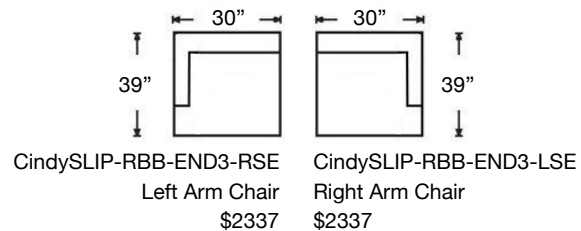

Overall Height: 40" | Seat Height: 20" | Seat Depth: 22"

Ordering Options	RT/LT Arm Corner Sofa	RT/LT Arm Sofa	RT/LT Arm Loveseat	Armless Loveseat	RT/LT Arm Chaise	RT/LT Arm Chair	Corner Chair	Armless Chair
20" Welled Down-Blend Throw Pillow	\$110/2	\$55/1	\$55/1	N/A	\$55/1	\$55/1	\$55/1	N/A
Extra Comfort Foam Cushion	✓	✓	✓	✓	✓	✓	✓	✓
Supreme Comfort Down Cushion	\$400	\$400	\$350	\$350	\$350	\$237	\$237	\$237
Contrast Welt	\$237	\$237	\$237	\$237	\$237	\$125	\$237	\$125
Slipcover ONLY	\$1875	\$1725	\$1425	\$1262	\$1262	\$987	\$1262	\$800

PATTERN AVAILABILITY:
RG, PS, NM, RS

SU CASA
— It's Your Home —
SUCASA.FURNITURE

CINDEE SLIPCOVER SECTIONAL

Shown: Left Arm Corner Sofa and Right Arm Sofa

PATTERN AVAILABILITY:
RG, PS, NM, RS

SU CASA
— It's Your Home —