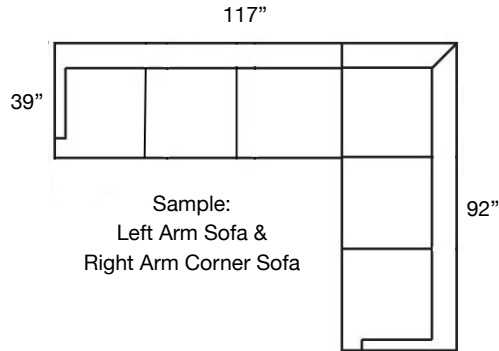

Overall Height: 40" | Seat Height: 20" | Seat Depth: 22"

Ordering Options	RT/LT Arm Corner Sofa	RT/LT Arm Sofa	RT/LT Arm Loveseat	Armless Loveseat	RT/LT Arm Chaise	RT/LT Arm Chair	Corner Chair	Armless Chair
20" Welled Down-Blend Throw Pillow	\$110/2	\$55/1	\$55/1	N/A	\$55/1	\$55/1	\$55/1	N/A
Extra Comfort Foam Cushion	✓	✓	✓	✓	✓	✓	✓	✓
Supreme Comfort Down Cushion	\$400	\$400	\$350	\$350	\$350	\$237	\$237	\$237
Contrast Welt	\$237	\$237	\$237	\$237	\$237	\$125	\$237	\$125
Slipcover ONLY	\$1875	\$1725	\$1425	\$1262	\$1262	\$987	\$1262	\$800

PATTERN AVAILABILITY:
RG, PS, NM, RS

SU CASA
— It's Your Home —
SUCASA.FURNITURE

CINDEE SLIPCOVER SECTIONAL

Shown: Left Arm Corner Sofa and Right Arm Sofa

PATTERN AVAILABILITY:
RG, PS, NM, RS

SU CASA
— It's Your Home —