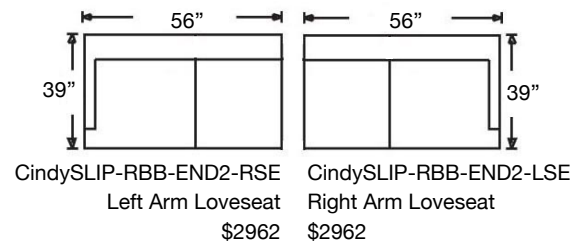

Overall Height: 40" | Seat Height: 20" | Seat Depth: 22"

Ordering Options	RT/LT Arm Corner Sofa	RT/LT Arm Sofa	RT/LT Arm Loveseat	Armless Loveseat	RT/LT Arm Chaise	RT/LT Arm Chair	Corner Chair	Armless Chair
20" Welled Down-Blend Throw Pillow	\$110/2	\$55/1	\$55/1	N/A	\$55/1	\$55/1	\$55/1	N/A
Extra Comfort Foam Cushion	✓	✓	✓	✓	✓	✓	✓	✓
Supreme Comfort Down Cushion	\$400	\$400	\$350	\$350	\$350	\$237	\$237	\$237
Contrast Welt	\$237	\$237	\$237	\$237	\$237	\$125	\$237	\$125
Slipcover ONLY	\$1875	\$1725	\$1425	\$1262	\$1262	\$987	\$1262	\$800

PATTERN AVAILABILITY:
RG, PS, NM, RS

SU CASA
— It's Your Home —
SUCASA.FURNITURE

CINDEE SLIPCOVER SECTIONAL

Shown: Left Arm Corner Sofa and Right Arm Sofa

PATTERN AVAILABILITY:
RG, PS, NM, RS

SU CASA
— It's Your Home —