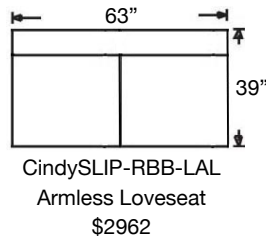

Overall Height: 40" | Seat Height: 20" | Seat Depth: 22"

Ordering Options	RT/LT Arm Corner Sofa	RT/LT Arm Sofa	RT/LT Arm Loveseat	Armless Loveseat	RT/LT Arm Chaise	RT/LT Arm Chair	Corner Chair	Armless Chair
20" Welled Down-Blend Throw Pillow	\$110/2	\$55/1	\$55/1	N/A	\$55/1	\$55/1	\$55/1	N/A
Extra Comfort Foam Cushion	✓	✓	✓	✓	✓	✓	✓	✓
Supreme Comfort Down Cushion	\$400	\$400	\$350	\$350	\$350	\$237	\$237	\$237
Contrast Welt	\$237	\$237	\$237	\$237	\$237	\$125	\$237	\$125
Slipcover ONLY	\$1875	\$1725	\$1425	\$1262	\$1262	\$987	\$1262	\$800

PATTERN AVAILABILITY:
RG, PS, NM, RS

SU CASA
— It's Your Home —
SUCASA.FURNITURE

CINDEE SLIPCOVER SECTIONAL

Shown: Left Arm Corner Sofa and Right Arm Sofa

PATTERN AVAILABILITY:
RG, PS, NM, RS

SU CASA
— It's Your Home —