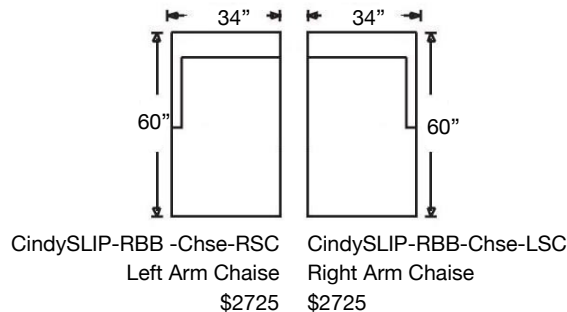

Overall Height: 40" | Seat Height: 20" | Seat Depth: 22"

Ordering Options	RT/LT Arm Corner Sofa	RT/LT Arm Sofa	RT/LT Arm Loveseat	Armless Loveseat	RT/LT Arm Chaise	RT/LT Arm Chair	Corner Chair	Armless Chair
20" Welled Down-Blend Throw Pillow	\$110/2	\$55/1	\$55/1	N/A	\$55/1	\$55/1	\$55/1	N/A
Extra Comfort Foam Cushion	✓	✓	✓	✓	✓	✓	✓	✓
Supreme Comfort Down Cushion	\$400	\$400	\$350	\$350	\$350	\$237	\$237	\$237
Contrast Welt	\$237	\$237	\$237	\$237	\$237	\$125	\$237	\$125
Slipcover ONLY	\$1875	\$1725	\$1425	\$1262	\$1262	\$987	\$1262	\$800

PATTERN AVAILABILITY:
RG, PS, NM, RS

SU CASA
— It's Your Home —
SUCASA.FURNITURE

CINDEE SLIPCOVER SECTIONAL

Shown: Left Arm Corner Sofa and Right Arm Sofa

PATTERN AVAILABILITY:
RG, PS, NM, RS

SU CASA
— It's Your Home —