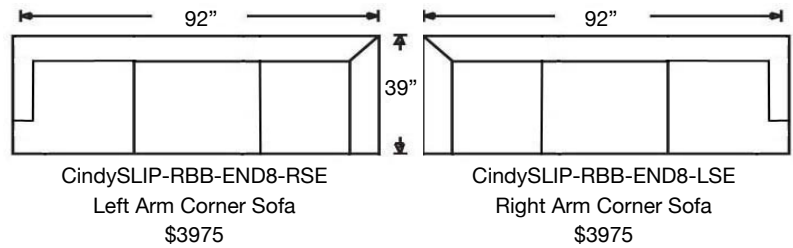

Overall Height: 40" | Seat Height: 20" | Seat Depth: 22"

Ordering Options	RT/LT Arm Corner Sofa	RT/LT Arm Sofa	RT/LT Arm Loveseat	Armless Loveseat	RT/LT Arm Chaise	RT/LT Arm Chair	Corner Chair	Armless Chair
20" Welled Down-Blend Throw Pillow	\$110/2	\$55/1	\$55/1	N/A	\$55/1	\$55/1	\$55/1	N/A
Extra Comfort Foam Cushion	✓	✓	✓	✓	✓	✓	✓	✓
Supreme Comfort Down Cushion	\$400	\$400	\$350	\$350	\$350	\$237	\$237	\$237
Contrast Welt	\$237	\$237	\$237	\$237	\$237	\$125	\$237	\$125
Slipcover ONLY	\$1875	\$1725	\$1425	\$1262	\$1262	\$987	\$1262	\$800

PATTERN AVAILABILITY:
RG, PS, NM, RS

SU CASA
— It's Your Home —
SUCASA.FURNITURE

CINDEE SLIPCOVER SECTIONAL

Shown: Left Arm Corner Sofa and Right Arm Sofa

PATTERN AVAILABILITY:
RG, PS, NM, RS

SU CASA
— It's Your Home —