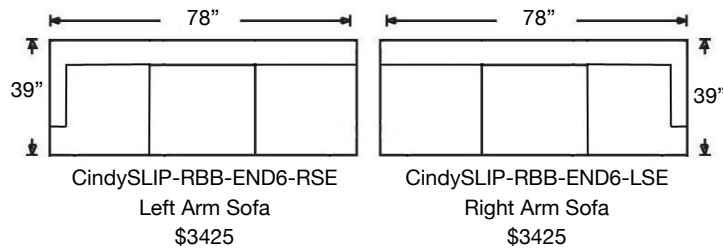

Overall Height: 40" | Seat Height: 20" | Seat Depth: 22"

Ordering Options	RT/LT Arm Corner Sofa	RT/LT Arm Sofa	RT/LT Arm Loveseat	Armless Loveseat	RT/LT Arm Chaise	RT/LT Arm Chair	Corner Chair	Armless Chair
20" Welled Down-Blend Throw Pillow	\$110/2	\$55/1	\$55/1	N/A	\$55/1	\$55/1	\$55/1	N/A
Extra Comfort Foam Cushion	✓	✓	✓	✓	✓	✓	✓	✓
Supreme Comfort Down Cushion	\$400	\$400	\$350	\$350	\$350	\$237	\$237	\$237
Contrast Welt	\$237	\$237	\$237	\$237	\$237	\$125	\$237	\$125
Slipcover ONLY	\$1875	\$1725	\$1425	\$1262	\$1262	\$987	\$1262	\$800

PATTERN AVAILABILITY:
RG, PS, NM, RS

SU CASA
— It's Your Home —
SUCASA.FURNITURE

CINDEE SLIPCOVER SECTIONAL

Shown: Left Arm Corner Sofa and Right Arm Sofa

PATTERN AVAILABILITY:
RG, PS, NM, RS

SU CASA
— It's Your Home —