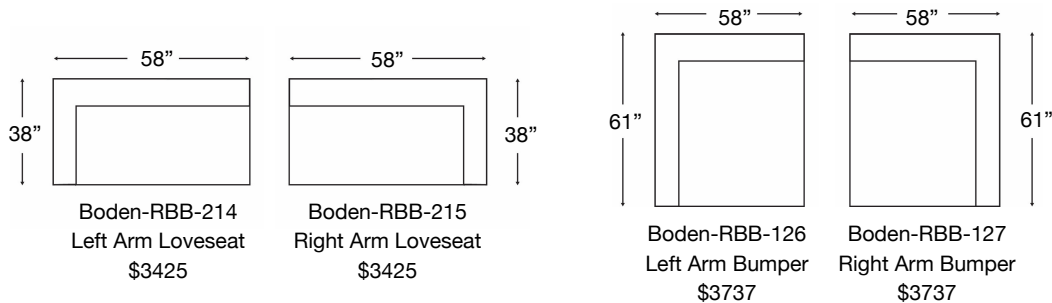

Boden-RBB-222
W90" x D38" x H35"

Ordering Options	
24" Non-Welted Down-Blend Throw Pillow	\$110/2
14" x 26" Non-Welted Down-Blend Bolster Pillow (2)	✓
Extra Comfort Foam Cushion	✓
Supreme Comfort Down Cushion	\$400
Leg Finish	✓

PATTERN AVAILABILITY:
RG, PS, NM, RS

SU CASA
— It's Your Home —
SUCASA.FURNITURE

BONNIE SECTIONAL

Shown: Left Arm Bumper + Right Arm Loveseat
 Loose Back, Standard Comfort Down Cushion, Bench Seat
 Overall Height 35" | Seat Height: 21" | Seat Depth: 25" | Arm Height: 28"

Ordering Options	LT/RT Arm 2 Seat Loveseat	LT/RT Arm Bumper
24" Non-Welted Down-Blend Throw Pillow	\$55/1	\$110/2
14" x 26" Non-Welted Down-Blend Bolster Pillow (1)	✓	N/A
Extra Comfort Foam Cushion	✓	✓
Supreme Comfort Down Cushion	\$350	\$400
Leg Finish	✓	✓