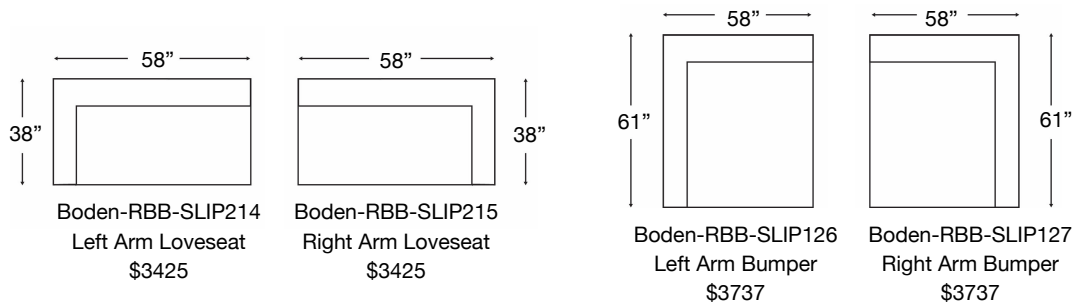

Boden-RBB-SLIP222
W90" x D38" x H35"

Ordering Options	90"W Sofa	99"W Sofa
24" Non-Welted Down-Blend Throw Pillow	\$110/2	\$110/2
14" x 26" Non-Welted Down-Blend Bolster Pillow (2)	✓	✓
Extra Comfort Foam Cushion	✓	✓
Supreme Comfort Down Cushion	\$400	\$400
Slipcover ONLY (either size)	\$1575	\$1725

Only available with Espresso Wood Finish

PATTERN AVAILABILITY:
 RG, PS, NM, RS

SU CASA
 — It's Your Home —
 SUCASA.FURNITURE

BONNIE SLIP SECTIONAL

Shown: Left Arm Slip Cover Loveseat + Right Arm Slip Cover Bumper
Loose Back, Standard Comfort Down Cushion, Bench Seat

Overall Height 35" | Seat Height: 21" | Seat Depth: 25" | Arm Height: 28"

Ordering Options	LT/RT Arm 2 Seat Loveseat	LT/RT Arm Bumper
24" Non-Welted Down-Blend Throw Pillow	\$55/1	\$110/2
14" x 26" Non-Welted Down-Blend Bolster Pillow (1)	✓	N/A
Extra Comfort Foam Cushion	✓	✓
Supreme Comfort Down Cushion	\$350	\$400
Slipcover ONLY	SCO 214/215 \$1425	SCO 126/127 \$1575