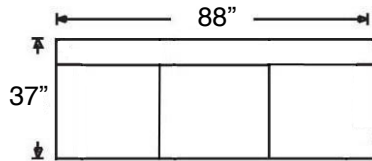

# BEALE SECTIONAL

Shown: Left Arm Bumper & Right Arm Loveseat  
 Overall Height 32" | Seat Height 18"  
 Seat Depth 22" (48"D for Chaise)

595-YNG-32  
 Left Arm Corner Sofa  
 \$3098

595-YNG-31  
 Right Arm Corner Sofa  
 \$3098

595-YNG-72  
 Left Arm Bumper  
 \$2354

595-YNG-37  
 Left Arm Sofa  
 \$2660

595-YNG-36  
 Right Arm Sofa  
 \$2660

595-YNG-62  
 Left Arm Chaise  
 \$2200

595-YNG-61  
 Right Arm Chaise  
 \$2200

595-YNG-63  
 Armless Chaise  
 \$2153