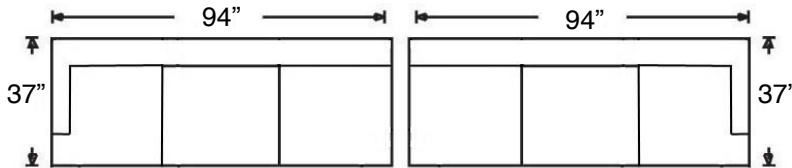

595-YNG-82
Left Arm Long Sofa
$3130

595-YNG-81
Right Arm Long Sofa
$3130