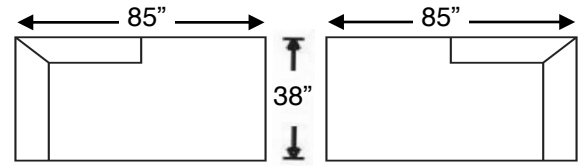

595-YNG-71
Right Arm Bumper
$2354

595-YNG-72
Left Arm Bumper
$2354