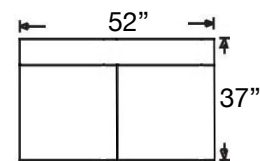

595-YNG-23
Armless Loveseat
$1914