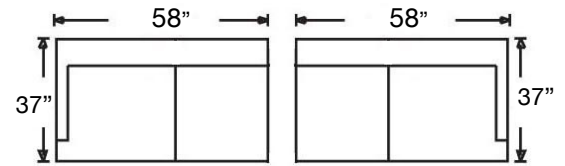

# BEALE SECTIONAL

Loose Back, Standard Comfort Foam Cushion Sectional  
*Shown: Left Arm Bumper & Right Arm Loveseat*

Overall Height 32" | Seat Height 18" | Seat Depth 22" (48"D for Chaise)

Ordering Options	All Sofas	Loveseat	Bumper, Chaise	All Chairs
18" or 22" Non-Welted Throw Pillow	\$110/2	\$110/2	\$55/1	N/A
Luxe Comfort Foam Cushion	\$400	\$350	\$350	\$237
Extra Comfort Down Cushion	\$400	\$350	\$350	\$237
Welt Tailoring	\$237	\$237	\$237	\$237
Tufted Version*	\$100	\$100	\$100	\$100
Leg Finish	Driftwood, Walnut, or Wenge			

# BEALE SECTIONAL

Shown: Left Arm Bumper & Right Arm Loveseat  
 Overall Height 32" | Seat Height 18"  
 Seat Depth 22" (48"D for Chaise)

595-YNG-32  
 Left Arm Corner Sofa  
 \$3098

595-YNG-31  
 Right Arm Corner Sofa  
 \$3098