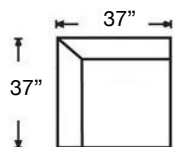

595-YNG-09
Corner Chair
$1518