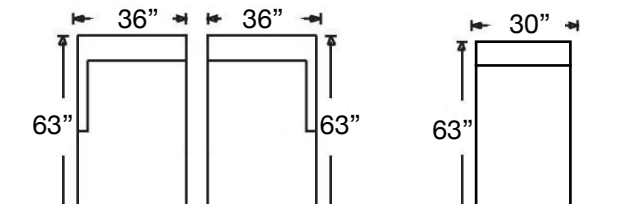

595-YNG-62
Left Arm Chaise
$2200

595-YNG-61
Right Arm Chaise
$2200

595-YNG-63
Armless Chaise
$2153