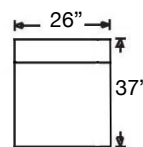

# BEALE SECTIONAL

Shown: Left Arm Bumper & Right Arm Loveseat  
 Overall Height 32" | Seat Height 18"  
 Seat Depth 22" (48"D for Chaise)

595-YNG-32  
 Left Arm Corner Sofa  
 \$3098

595-YNG-31  
 Right Arm Corner Sofa  
 \$3098

595-YNG-83  
 Armless Long Sofa  
 \$3013

595-YNG-33  
 Armless Sofa  
 \$2680

595-YNG-23  
 Armless Loveseat  
 \$1914

595-YNG-09  
 Corner Chair  
 \$1518

595-YNG-11  
 Right Arm Chair  
 \$1545

595-YNG-12  
 Left Arm Chair  
 \$1545