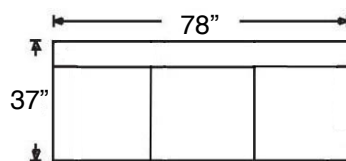

595-YNG-33
Armless Sofa
$2680