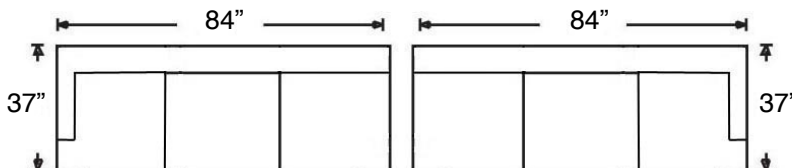

595-YNG-37
Left Arm Sofa
$2660

595-YNG-36
Right Arm Sofa
$2660