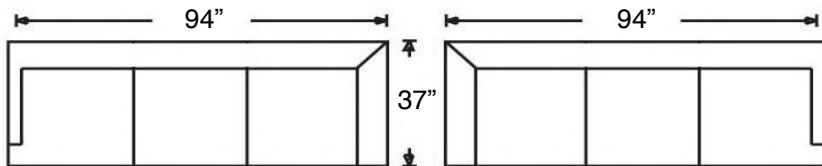

# BEALE SECTIONAL

Loose Back, Standard Comfort Foam Cushion Sectional  
*Shown: Left Arm Bumper & Right Arm Loveseat*

Overall Height 32" | Seat Height 18" | Seat Depth 22" (48"D for Chaise)

Ordering Options	All Sofas	Loveseat	Bumper, Chaise	All Chairs
18" or 22" Non-Welted Throw Pillow	\$110/2	\$110/2	\$55/1	N/A
Luxe Comfort Foam Cushion	\$400	\$350	\$350	\$237
Extra Comfort Down Cushion	\$400	\$350	\$350	\$237
Welt Tailoring	\$237	\$237	\$237	\$237
Tufted Version*	\$100	\$100	\$100	\$100
Leg Finish	Driftwood, Walnut, or Wenge			

# BEALE SECTIONAL

Shown: Left Arm Bumper & Right Arm Loveseat  
 Overall Height 32" | Seat Height 18"  
 Seat Depth 22" (48"D for Chaise)

595-YNG-32  
 Left Arm Corner Sofa  
 \$3098

595-YNG-31  
 Right Arm Corner Sofa  
 \$3098