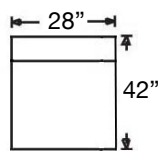

PATTERN AVAILABILITY:
 RG, PS, NM, RS

SU CASA
 — It's Your Home —
 SUCASA.FURNITURE

AUDEN SECTIONAL

Shown: Left Arm Chaise, Armless Loveseat, and Right Arm Chaise
Overall Height 38" | Seat Height 20" | Seat Depth 24"

P609-RFF-117
Right Arm Sofa
\$3512

P609-RFF-114
Left Arm Loveseat
\$2800

P609-RFF-115
Right Arm Loveseat
\$2800

P609-RFF-041
Armless Loveseat
\$2637

P609-RFF-061
Armless Chair
\$1425

P609-RFF-010
Corner Chair
\$2225