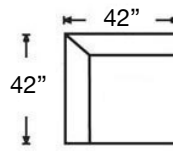

P609-RFF-117
Right Arm Sofa
\$3512

P609-RFF-114
Left Arm Loveseat
\$2800

P609-RFF-115
Right Arm Loveseat
\$2800

P609-RFF-041
Armless Loveseat
\$2637

P609-RFF-061
Armless Chair
\$1425

P609-RFF-010
Corner Chair
\$2225