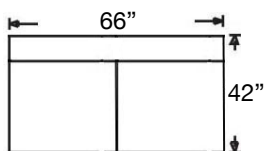

P609-RFF-041
Armless Loveseat
$2637