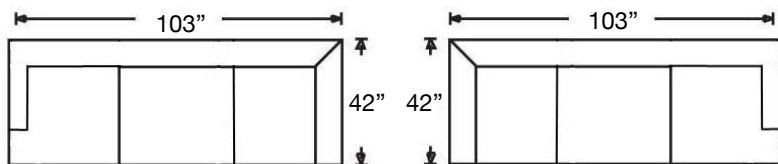

PATTERN AVAILABILITY:
 RG, PS, NM, RS

SU CASA
 — It's Your Home —
 SUCASA.FURNITURE

AUDEN SECTIONAL

Shown: Left Arm Chaise, Armless Loveseat, and Right Arm Chaise
Overall Height 38" | Seat Height 20" | Seat Depth 24"