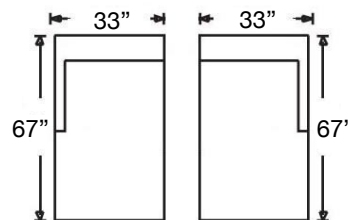

Overall Height 38" | Seat Height 20" | Seat Depth 24"

Ordering Options	LT/RT Arm Corner Sofa	LT/RT Arm Sofa	LT/RT Arm Loveseat	LT/RT Arm Chaise	Armless Loveseat	Armless Chair	Corner Chair
20" Down Throw Pillow	\$110/2	\$55/1	\$55/1	\$55/1	N/A	N/A	\$55/1
Comfort Down Cushion	\$312	\$312	\$312	\$312	\$237	\$187	\$237
Nailhead Trim	\$162	\$162	\$162	\$162	\$112	\$112	\$112

PATTERN AVAILABILITY:
 RG, PS, NM, RS

SU CASA
 — It's Your Home —
 SUCASA.FURNITURE

AUDEN SECTIONAL

Shown: Left Arm Chaise, Armless Loveseat, and Right Arm Chaise
Overall Height 38" | Seat Height 20" | Seat Depth 24"

P609-RFF-118
Left Arm Corner Sofa
\$4037

P609-RFF-119
Right Arm Corner Sofa
\$4037

P609-RFF-110
Left Arm Chaise
\$2800

P609-RFF-111
Right Arm Chaise
\$2800

Chaise Seat Depth 50"

P609-RFF-116
Left Arm Sofa
\$3512