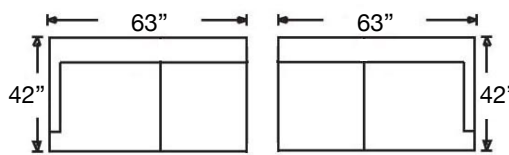

P609-RFF-114
Left Arm Loveseat
$2800

P609-RFF-115
Right Arm Loveseat
$2800