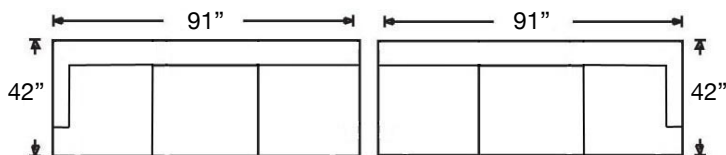

PATTERN AVAILABILITY:
 RG, PS, NM, RS

SU CASA
 — It's Your Home —
 SUCASA.FURNITURE

AUDEN SECTIONAL

Shown: Left Arm Chaise, Armless Loveseat, and Right Arm Chaise
Overall Height 38" | Seat Height 20" | Seat Depth 24"

P609-RFF-118
Left Arm Corner Sofa
\$4037

P609-RFF-119
Right Arm Corner Sofa
\$4037

P609-RFF-110
Left Arm Chaise
\$2800

P609-RFF-111
Right Arm Chaise
\$2800

Chaise Seat Depth 50"

P609-RFF-116
Left Arm Sofa
\$3512