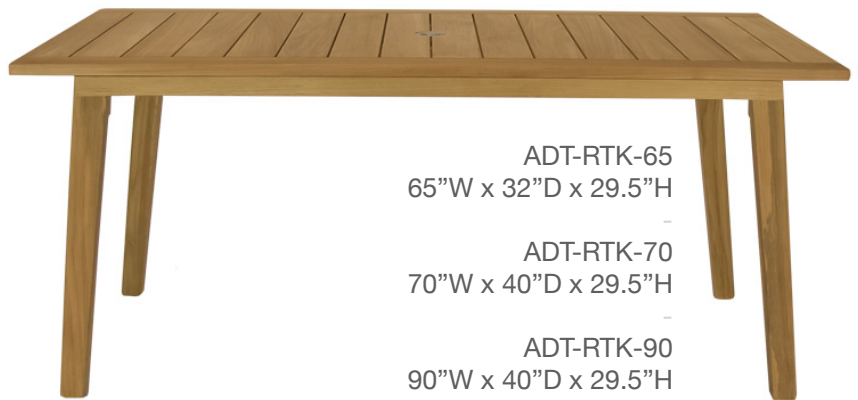

HALSEY OUTDOOR DINING TABLE

ADT-RTK-50
50"W x 50"D x 29.5"H

ADT-RTK-65
65"W x 32"D x 29.5"H

ADT-RTK-70
70"W x 40"D x 29.5"H

ADT-RTK-90
90"W x 40"D x 29.5"H

Kiln dried FSC Certified Natural Teak.
Four table sizes to choose what will work best in your space.
All are ready for an umbrella with precut and covered hole.

Safe for outdoor spaces, cover or store indoors during inclement weather and when not in use.

Due to natural materials used, aging will occur over time. As teak ages outdoors, it gradually turns from the natural honey color to a silver-grey patina due to the sunlight.