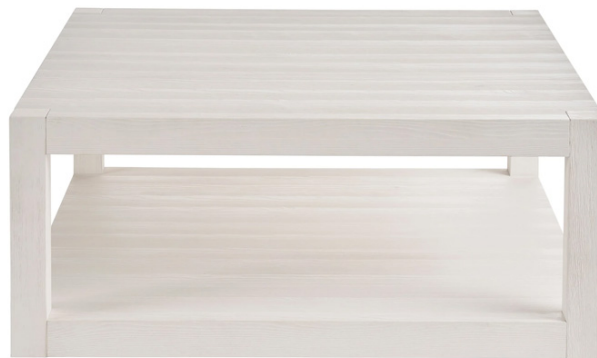

HERA COFFEE TABLE

Rectangle
U330A-UFI-829
W50" x D28" x H17"

Square
U330A-UFI-828
W38" x D38" x H17"

White Sand finish

Carved with subtle wooden detailing, this style works in a variety of serene aesthetics with its calming white finish and open-air design.