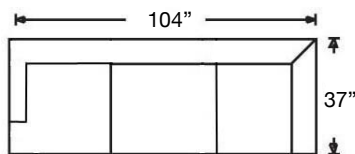

JUDAH SOFA

Loose Back, Standard Comfort Foam Cushion Sofa
465-YNG-30

W85" x D37" x H36"
Seat Height 18" | Seat Depth 22"

Apartment Sofa
W70 x D37 x H36
465-YNG-35

Chair
W34 x D37 x H36
465-YNG-10

Ottoman
W32 x D26 x H18
465-YNG-05

Ordering Options	Sofa	Apt. Sofa	Chair	Ottoman
18" or 22" Non-Welted Throw Pillow	\$110/2	\$110/2	\$55/1	N/A
Luxe Comfort Foam Cushion	\$400	\$350	\$237	N/A
Extra Comfort Down Cushion	\$400	\$350	\$237	N/A
Welt Tailoring	\$237	\$237	\$125	\$75
Leg Finish	Walnut or Wenge			

JUDAH SECTIONAL

Loose Back, Standard Comfort Foam Cushion Sectional
Shown: Left Arm Sofa & Right Arm Chaise

Overall Height 36" | Seat Height 18" | Seat Depth 22" (48"D for Chaise)

Ordering Options	RT/LT Arm Corner Sofa	RT/LT Arm Sofa	RT/LT Arm Chaise
18" or 22" Non-Welted Throw Pillow	\$55/1	\$55/1	\$55/1
Luxe Comfort Foam Cushion	\$400	\$400	\$350
Extra Comfort Down Cushion	\$400	\$400	\$350
Welt Tailoring	\$237	\$237	\$237
Leg Finish	Walnut or Wenge		