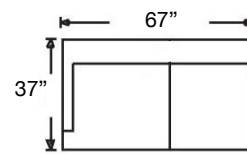

465-YNG-37
Left Arm Sofa
$2098