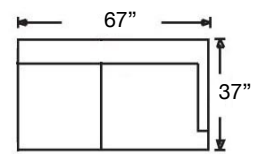

465-YNG-36
Right Arm Sofa
$2098