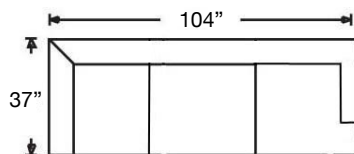

465-YNG-31
Right Arm Corner Sofa
$2938