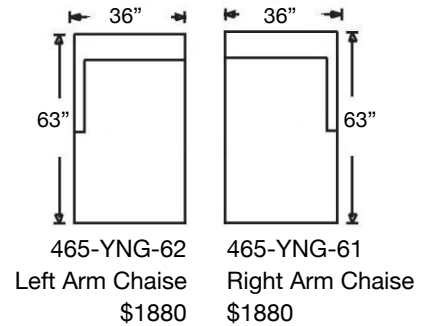

JUDAH SOFA

Loose Back, Standard Comfort Foam Cushion Sofa
465-YNG-30

W85" x D37" x H36"
Seat Height 18" | Seat Depth 22"

Apartment Sofa
W70 x D37 x H36
465-YNG-35

Chair
W34 x D37 x H36
465-YNG-10

Ottoman
W32 x D26 x H18
465-YNG-05

Ordering Options	Sofa	Apt. Sofa	Chair	Ottoman
18" or 22" Non-Welted Throw Pillow	\$110/2	\$110/2	\$55/1	N/A
Luxe Comfort Foam Cushion	\$400	\$350	\$237	N/A
Extra Comfort Down Cushion	\$400	\$350	\$237	N/A
Welt Tailoring	\$237	\$237	\$125	\$75
Leg Finish	Walnut or Wenge			

JUDAH SECTIONAL

Loose Back, Standard Comfort Foam Cushion Sectional
Shown: Left Arm Sofa & Right Arm Chaise

Overall Height 36" | Seat Height 18" | Seat Depth 22" (48"D for Chaise)

Ordering Options	RT/LT Arm Corner Sofa	RT/LT Arm Sofa	RT/LT Arm Chaise
18" or 22" Non-Welted Throw Pillow	\$55/1	\$55/1	\$55/1
Luxe Comfort Foam Cushion	\$400	\$400	\$350
Extra Comfort Down Cushion	\$400	\$400	\$350
Welt Tailoring	\$237	\$237	\$237
Leg Finish	Walnut or Wenge		