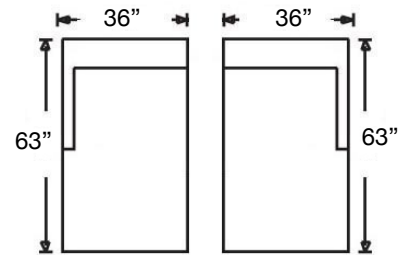

460-YNG-62
Left Arm Chaise
$1905

460-YNG-61
Right Arm Chaise
$1905