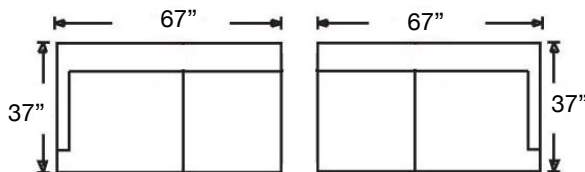

460-YNG-37
Left Arm Sofa
$2160

460-YNG-36
Right Arm Sofa
$2160

SU CASA
— It's Your Home —

SUCASA.FURNITURE