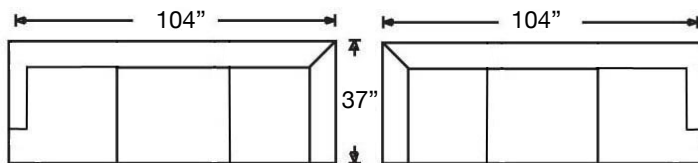

Seat Height 18" | Seat Depth 22"

Ordering Options	Sofa	Apartment Sofa	Chair	Ottoman
18" or 22" Non-Weltd Throw Pillow	\$110/2	\$55/1	N/A	N/A
Leg Finish	Walnut or Wenge			

JENNA SECTIONAL

Loose Back, Button-Tufted, Standard Comfort Foam Cushion Sectional
Shown: Left Arm Sofa & Right Arm Chaise

Overall Height 36" | Seat Height 18" | Seat Depth 22" (48"D for Chaise)

Ordering Options	RT/LT Arm Corner Sofa	RT/LT Arm Sofa	RT/LT Arm Chaise
18" or 22" Non-Welted Throw Pillow	\$55/1	\$55/1	\$55/1
Leg Finish	Walnut or Wenge		