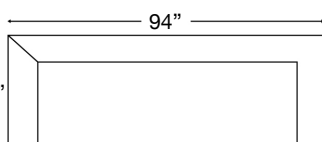

BASHA LEATHER SOFA & SECTIONAL

Loose Back, Standard Comfort Foam Cushion Leather Sectional or Sofa with Bench Seat
Shown: Left Arm Corner Sofa & Right Arm Loveseat

Overall Height 33" | Seat Height 18" | Seat Depth 22"

Ordering Options	RT/LT Arm Corner Sofa	RT/LT Arm Loveseat	Large Sofa	Standard Sofa
Luxe Comfort Foam Cushion	\$400	\$400	\$400	\$400
Extra Comfort Down Cushion	\$400	\$400	\$400	\$400
Base Finish	Walnut			

Large Leather Sofa
 W102" x D37" x H33"
 598-YNG-80L

Standard Leather Sofa
 W90" x D37" x H33"
 598-YNG-30L

598-YNG-32L
 Left Arm Corner Sofa
 \$7250

598-YNG-31L
 Right Arm Corner Sofa
 \$7250

598-YNG-22L
 Left Arm Loveseat
 \$4050