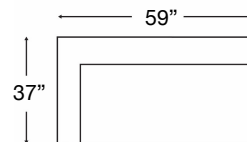

Large Leather Sofa
 W102" x D37" x H33"
 598-YNG-80L

Standard Leather Sofa
 W90" x D37" x H33"
 598-YNG-30L

598-YNG-32L
 Left Arm Corner Sofa
 \$7250

598-YNG-31L
 Right Arm Corner Sofa
 \$7250

598-YNG-22L
 Left Arm Loveseat
 \$4050