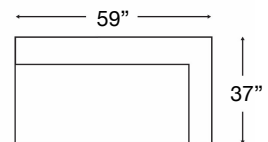

Large Leather Sofa
 W102" x D37" x H33"
 598-YNG-80L

Standard Leather Sofa
 W90" x D37" x H33"
 598-YNG-30L

598-YNG-32L
 Left Arm Corner Sofa
 \$7250

598-YNG-31L
 Right Arm Corner Sofa
 \$7250

598-YNG-22L
 Left Arm Loveseat
 \$4050