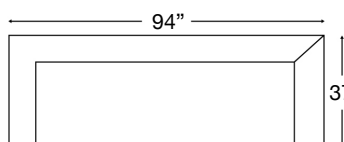

BASHA LEATHER SOFA & SECTIONAL

Loose Back, Standard Comfort Foam Cushion Leather Sectional or Sofa with Bench Seat
Shown: Left Arm Corner Sofa & Right Arm Loveseat

Overall Height 33" | Seat Height 18" | Seat Depth 22"

Large Leather Sofa
 W102" x D37" x H33"
 598-YNG-80L

Standard Leather Sofa
 W90" x D37" x H33"
 598-YNG-30L

598-YNG-32L
 Left Arm Corner Sofa
 \$7250

598-YNG-31L
 Right Arm Corner Sofa
 \$7250

598-YNG-22L
 Left Arm Loveseat
 \$4050