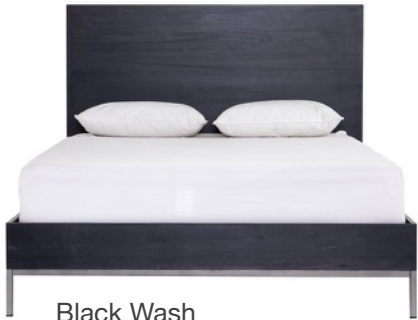

TREY BEDROOM COLLECTION

Black Wash
Q: 109337-FRH-004
K: 109337-FRH-003

Auburn
Q: 109337-FRH-001
K: 109337-FRH-002

Queen Bed
W63" x D83" x H50"

King Bed
W78" x D83" x H50"

Dove
Q: 109337-FRH-006
K: 109337-FRH-005

5-Drawer Chest
W36" x D18" x H49"
Auburn 108604-FRH-001
Black Wash 108604-FRH-002
Dove 108604-FRH-003

9-Drawer Dresser
W70" x D18" x H39.5"
Auburn 230300-FRH-001
Black Wash 230300-FRH-002
Dove 230300-FRH-003

Standard Nightstand
W24" x D17" x H27"
Auburn 108459-FRH-002
Black Wash 108459-FRH-004
Dove 108459-FRH-005

7-Drawer Dresser
W70" x D18" x H35"
Auburn 108603-FRH-001
Black Wash 108603-FRH-002
Dove 108603-FRH-003

Large Nightstand
W36" x D18" x H27"
Auburn 230316-FRH-001
Black Wash 230316-FRH-002
Dove 230316-FRH-003

FINISHES:
Dove, Black Wash,
or Auburn Poplar

SU CASA
— It's Your Home —
SUCASA.FURNITURE