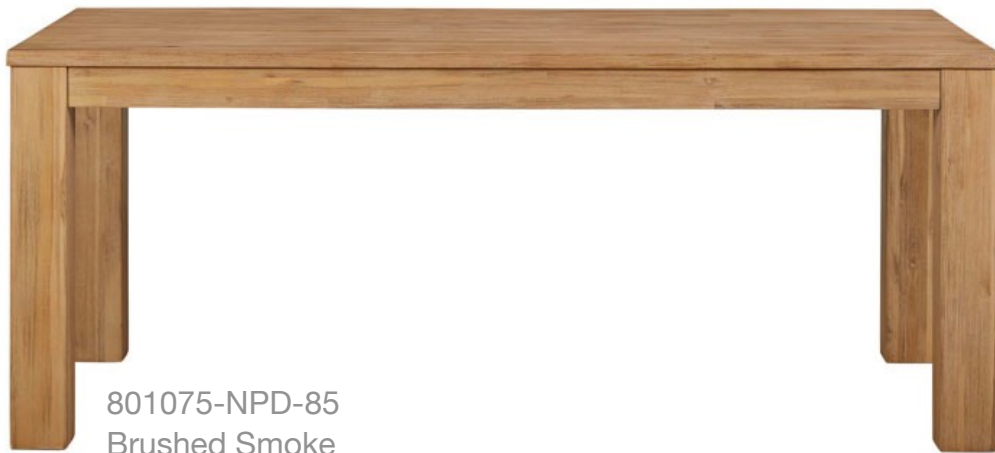

BEDFIELD 75" DINING TABLE

801075-NPD-430
Brushed Brown

801075-NPD-85
Brushed Smoke

Solid Acacia 75" Dining Table
W75" x D35.5" x H30.5"
Comfortably seats 6-8.

SU CASA
— It's Your Home —
SUCASA.FURNITURE