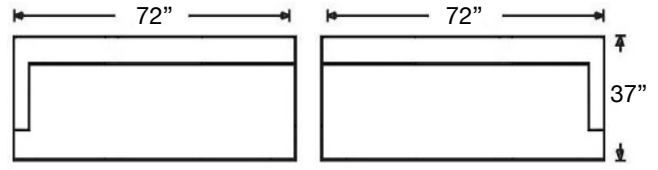

MALLOW SECTIONAL

Loose Back, Standard Comfort Down Cushion Sectional
*Shown: Standard 86" Sofa, see Sofa spec sheet for detailed information.
Shown with black metal leg.*

Overall Height 32" | Seat Height 18" | Seat Depth 22" (48"D for Chaise)

755-YNG-62
LT Arm Chaise
\$2415

755-YNG-61
RT Arm Chaise
\$2415

755-YNG-63
Armless Chaise
\$2254

755-YNG-82
Left Arm Large Sofa
\$3139

755-YNG-81
Right Arm Large Sofa
\$3139

755-YNG-37
Left Arm Apt Sofa
\$2606