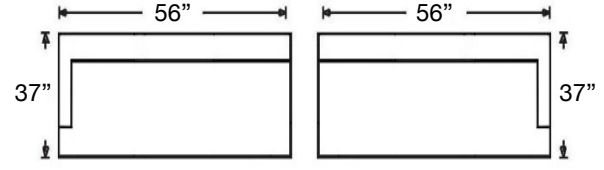

755-YNG-22
Left Arm Loveseat
$2400

755-YNG-21
Right Arm Loveseat
$2400