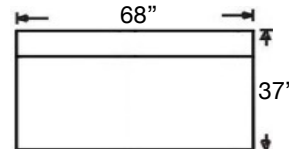

755-YNG-72
Left Arm Bumper
\$2568

755-YNG-38
Armless Sofa
\$2520

755-YNG-83
Armless Large Sofa
\$3020

755-YNG-11
RT Arm Chair
\$1636

755-YNG-12
LT Arm Chair
\$1636

755-YNG-09
Corner Chair
\$1686

755-YNG-13
Armless Chair
\$1560