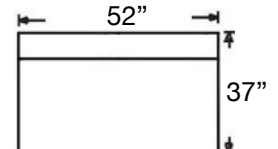

755-YNG-23
Armless Loveseat
$2194