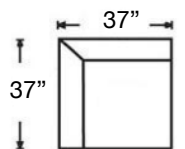

MALLOW SECTIONAL

Loose Back, Standard Comfort Down Cushion Sectional
*Shown: Standard 86" Sofa, see Sofa spec sheet for detailed information.
Shown with black metal leg.*

Overall Height 32" | Seat Height 18" | Seat Depth 22" (48"D for Chaise)

755-YNG-72
Left Arm Bumper
\$2568

755-YNG-38
Armless Sofa
\$2520

755-YNG-83
Armless Large Sofa
\$3020

755-YNG-11
RT Arm Chair
\$1636

755-YNG-12
LT Arm Chair
\$1636

755-YNG-09
Corner Chair
\$1686

755-YNG-13
Armless Chair
\$1560