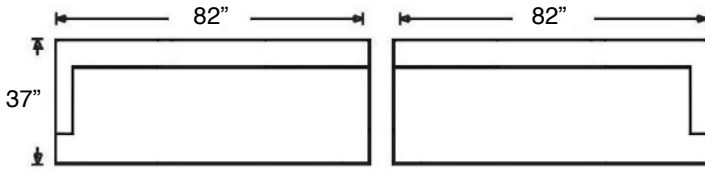

755-YNG-34
Left Arm Sofa
$2845

755-YNG-33
Right Arm Sofa
$2845