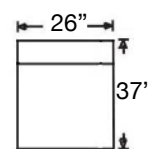

MALLOW SECTIONAL

Loose Back, Standard Comfort Down Cushion Sectional
*Shown: Standard 86" Sofa, see Sofa spec sheet for detailed information.
Shown with black metal leg.*

Overall Height 32" | Seat Height 18" | Seat Depth 22" (48"D for Chaise)

755-YNG-72
Left Arm Bumper
\$2568

755-YNG-38
Armless Sofa
\$2520

755-YNG-83
Armless Large Sofa
\$3020

755-YNG-11
RT Arm Chair
\$1636

755-YNG-12
LT Arm Chair
\$1636

755-YNG-09
Corner Chair
\$1686

755-YNG-13
Armless Chair
\$1560