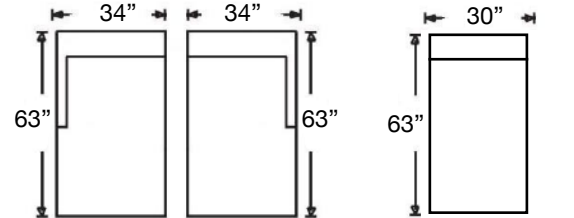

755-YNG-62
LT Arm Chaise
$2415

755-YNG-61
RT Arm Chaise
$2415

755-YNG-63
Armless Chaise
$2254