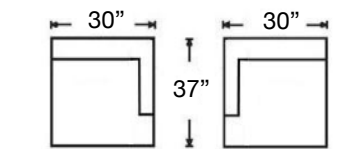

755-YNG-11
RT Arm Chair
$1636

755-YNG-12
LT Arm Chair
$1636