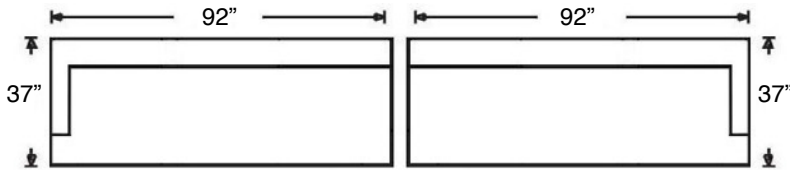

755-YNG-82
Left Arm Large Sofa
$3139

755-YNG-81
Right Arm Large Sofa
$3139