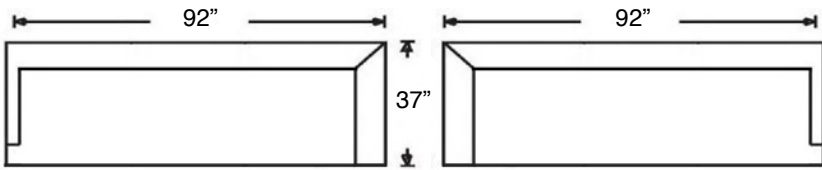

MALLOW SECTIONAL

755-YNG-32
Left Arm Corner Sofa
$3224

755-YNG-31
Right Arm Corner Sofa
$3224