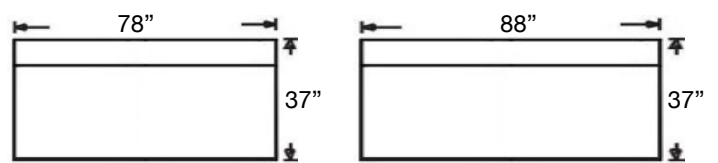

755-YNG-38
Armless Sofa
$2520

755-YNG-83
Armless Large Sofa
$3020