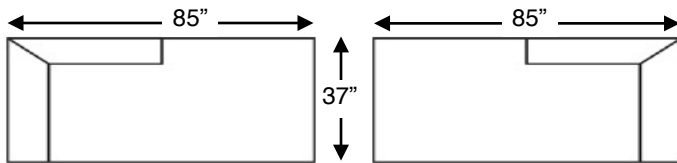

MALLOW SECTIONAL

Loose Back, Standard Comfort Down Cushion Sectional
*Shown: Standard 86" Sofa, see Sofa spec sheet for detailed information.
Shown with black metal leg.*

Overall Height 32" | Seat Height 18" | Seat Depth 22" (48"D for Chaise)

755-YNG-36
Right Arm Apt Sofa
\$2606

755-YNG-34
Left Arm Sofa
\$2845

755-YNG-33
Right Arm Sofa
\$2845

755-YNG-22
Left Arm Loveseat
\$2400

755-YNG-21
Right Arm Loveseat
\$2400

755-YNG-71
Right Arm Bumper
\$2568