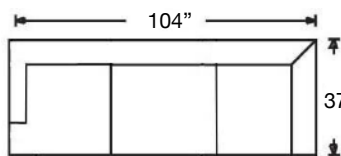

JUDAH SECTIONAL

Loose Back, Standard Comfort Foam Cushion Sectional
Shown: Left Arm Sofa & Right Arm Chaise

Overall Height 36" | Seat Height 18" | Seat Depth 22" (48"D for Chaise)

Ordering Options	RT/LT Arm Corner Sofa	RT/LT Arm Sofa	RT/LT Arm Chaise
18" Throw Pillow	\$45/1	\$45/1	\$45/1
Extra Firm Cushion	\$195	\$195	\$165
Comfort Down Cushion	\$375	\$325	\$325
Extra Comfort Foam Cushion	\$375	\$325	\$325
Leg Finish	Walnut or Wenge		