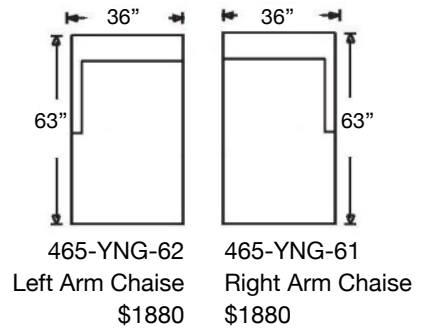

JUDAH SECTIONAL

Loose Back, Standard Comfort Foam Cushion Sectional
Shown: Left Arm Sofa & Right Arm Chaise

Overall Height 36" | Seat Height 18" | Seat Depth 22" (48"D for Chaise)

Ordering Options	RT/LT Arm Corner Sofa	RT/LT Arm Sofa	RT/LT Arm Chaise
18" Throw Pillow	\$45/1	\$45/1	\$45/1
Extra Firm Cushion	\$195	\$195	\$165
Comfort Down Cushion	\$375	\$325	\$325
Extra Comfort Foam Cushion	\$375	\$325	\$325
Leg Finish	Walnut or Wenge		