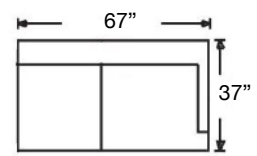

465-YNG-36
Right Arm Sofa
$2098