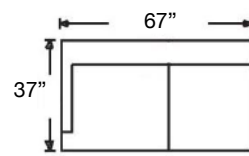

465-YNG-37
Left Arm Sofa
$2098