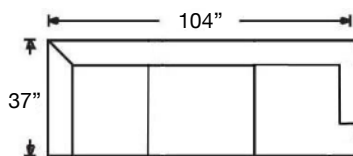

465-YNG-31
Right Arm Corner Sofa
$2938