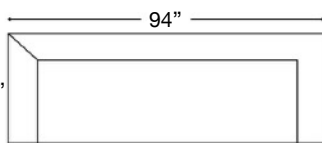

BASHA LEATHER SOFA & SECTIONAL

Loose Back, Standard Comfort Foam Cushion Leather Sectional or Sofa with Bench Seat
Shown: Left Arm Corner Sofa & Right Arm Loveseat

Overall Height 33" | Seat Height 18" | Seat Depth 22"

Ordering Options	RT/LT Arm Corner Sofa	RT/LT Arm Loveseat	Large Sofa	Standard Sofa
Comfort Down Cushion	\$375	\$300	\$375	\$375
Extra Comfort Foam Cushion	\$375	\$300	\$375	\$375
Base Finish	Walnut			

Large Leather Sofa
 W102" x D37" x H33"
 598-YNG-80L

Standard Leather Sofa
 W90" x D37" x H33"
 598-YNG-30L

598-YNG-32L
 Left Arm Corner Sofa
 \$7250

598-YNG-31L
 Right Arm Corner Sofa
 \$7250

598-YNG-22L
 Left Arm Loveseat
 \$4050