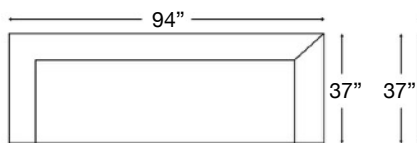

BASHA LEATHER SOFA & SECTIONAL

Loose Back, Standard Comfort Foam Cushion Leather Sectional or Sofa with Bench Seat
Shown: Left Arm Corner Sofa & Right Arm Loveseat

Overall Height 33" | Seat Height 18" | Seat Depth 22"

Ordering Options	RT/LT Arm Corner Sofa	RT/LT Arm Loveseat	Large Sofa	Standard Sofa
Comfort Down Cushion	\$375	\$300	\$375	\$375
Extra Comfort Foam Cushion	\$375	\$300	\$375	\$375
Base Finish	Walnut			

Large Leather Sofa
 W102" x D37" x H33"
 598-YNG-80L

Standard Leather Sofa
 W90" x D37" x H33"
 598-YNG-30L

598-YNG-32L
 Left Arm Corner Sofa
 \$7250

598-YNG-31L
 Right Arm Corner Sofa
 \$7250

598-YNG-22L
 Left Arm Loveseat
 \$4050