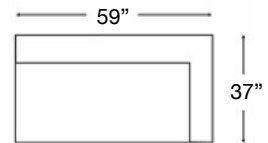

BASHA LEATHER SOFA & SECTIONAL

Loose Back, Standard Comfort Foam Cushion Leather Sectional or Sofa with Bench Seat
Shown: Left Arm Corner Sofa & Right Arm Loveseat

Overall Height 33" | Seat Height 18" | Seat Depth 22"

Large Leather Sofa
 W102" x D37" x H33"
 598-YNG-80L

Standard Leather Sofa
 W90" x D37" x H33"
 598-YNG-30L

598-YNG-32L
 Left Arm Corner Sofa
 \$7250

598-YNG-31L
 Right Arm Corner Sofa
 \$7250

598-YNG-22L
 Left Arm Loveseat
 \$4050