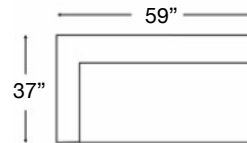

Large Leather Sofa
 W102" x D37" x H33"
 598-YNG-80L

Standard Leather Sofa
 W90" x D37" x H33"
 598-YNG-30L

598-YNG-32L
 Left Arm Corner Sofa
 \$7250

598-YNG-31L
 Right Arm Corner Sofa
 \$7250

598-YNG-22L
 Left Arm Loveseat
 \$4050