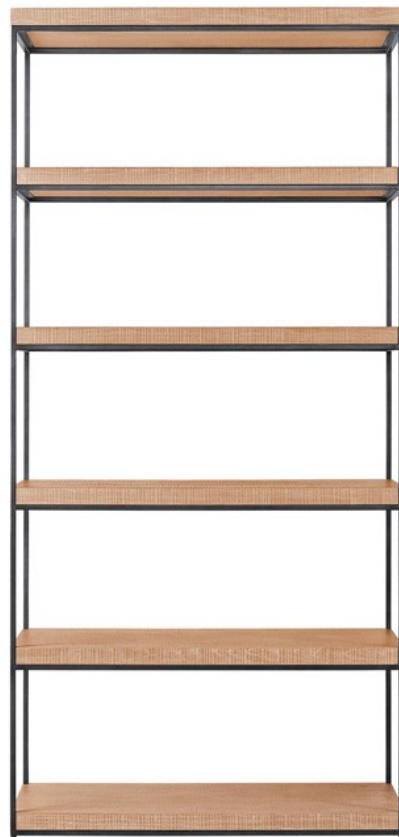

KELLEY BOOKCASE

White Rustic Oak
U011A-UFI-850

Natural Oak
U011-UFI-D850

W40" x D16" x H84"

A polished pairing of gallery shelving with a sleek metal base.
Shelves are stationary.

SU CASA
— It's Your Home —