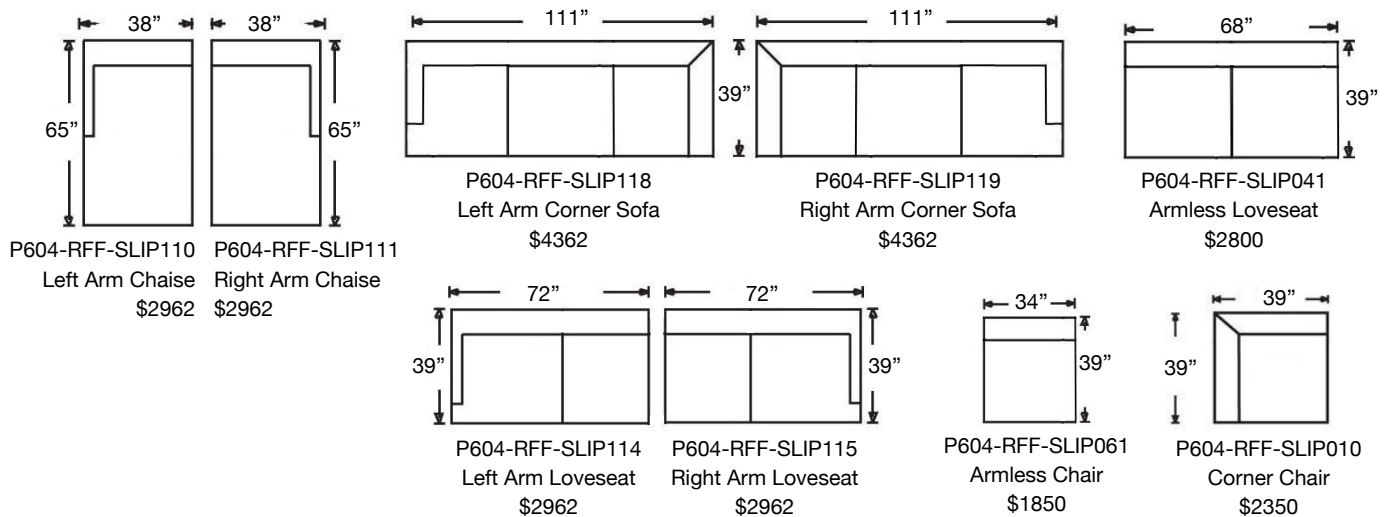

PATTERN AVAILABILITY:
RG, PS, NM, RS

SU CASA
— It's Your Home —
SUCASA.FURNITURE