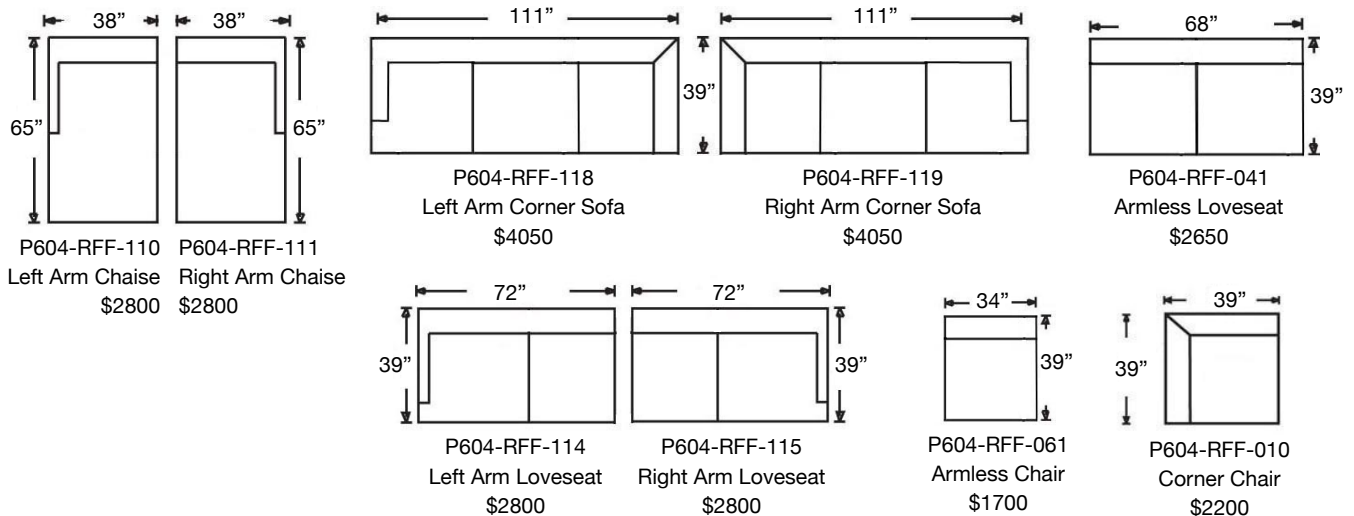

PATTERN AVAILABILITY:
RG, PS, NM, RS

SU CASA
— It's Your Home —
SUCASA.FURNITURE