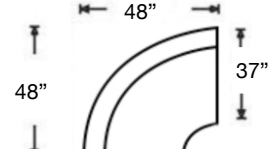

K627-RFF-WGE
Wedge
$2175