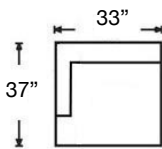

K628-RFF-RSE
Left Arm Corner Sofa
\$2962

K628-RFF-LSE
Right Arm Corner Sofa
\$2962

K625-RFF-RSE
Left Arm Sofa
\$2662

K625-RFF-LSE
Right Arm Sofa
\$2662

K622-RFF-RSE
Left Arm Chair
\$1912

K622-RFF-LSE
Right Arm Chair
\$1912