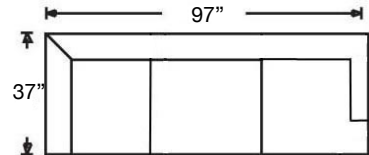

K628-RFF-LSE
Right Arm Corner Sofa
$2962