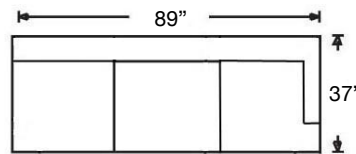

K625-RFF-LSE
Right Arm Sofa
$2662