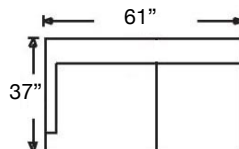

K627-RFF-COR
Corner Chair
\$2050

K623-RFF-SAL
Armless Chair
\$1425

K627-RFF-WGE
Wedge
\$2175

K624-RFF-LAL
Armless Loveseat
\$2337

K626-RFF-RSE
Left Arm Loveseat
\$2487

K626-RFF-LSE
Right Arm Loveseat
\$2487