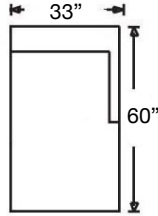

TRACEE SECTIONAL

Loose Back, Standard Comfort Foam Cushion Sectional
 Shown: Left Arm Loveseat, Wedge, and Right Arm Loveseat
 Overall Height 36" | Seat Height 21" | Seat Depth 22"

Ordering Options	LT/RT Arm Corner Sofa	LT/RT Arm Sofa	LT/RT Arm Loveseat	Armless Loveseat
16" Box-Welted, Down-Blend Throw Pillow	\$110/2	\$55/1	\$55/1	\$55/1
Extra Firm Cushion	\$187	\$187	\$187	\$162
Extra Comfort Foam Cushion	\$150	\$150	\$125	\$125
Comfort Down Cushion	\$312	\$312	\$312	\$237
Leg Finish	✓	✓	✓	✓
Contrast Welt	\$237	\$237	\$237	\$237

PATTERN AVAILABILITY:
 RG, PS, NM

SU CASA
 — It's Your Home —
 SUCASA.FURNITURE

TRACEE SECTIONAL

Shown: Right Arm Corner Sofa, Armless
Loveseat, and Left Arm Chaise

K621C-RFF-RSC
Left Arm Chaise
\$2337

K621C-RFF-LSC
Right Arm Chaise
\$2337