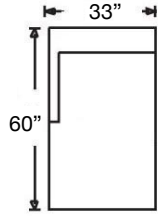

TRACEE SECTIONAL

Loose Back, Standard Comfort Foam Cushion Sectional
 Shown: Left Arm Loveseat, Wedge, and Right Arm Loveseat
 Overall Height 36" | Seat Height 21" | Seat Depth 22"

Ordering Options	LT/RT Arm Corner Sofa	LT/RT Arm Sofa	LT/RT Arm Loveseat	Armless Loveseat
16" Box-Welted, Down-Blend Throw Pillow	\$110/2	\$55/1	\$55/1	\$55/1
Extra Firm Cushion	\$187	\$187	\$187	\$162
Extra Comfort Foam Cushion	\$150	\$150	\$125	\$125
Comfort Down Cushion	\$312	\$312	\$312	\$237
Leg Finish	✓	✓	✓	✓
Contrast Welt	\$237	\$237	\$237	\$237

PATTERN AVAILABILITY:
 RG, PS, NM

SU CASA
 — It's Your Home —
 SUCASA.FURNITURE

TRACEE SECTIONAL

Shown: Right Arm Corner Sofa, Armless
Loveseat, and Left Arm Chaise

K621C-RFF-RSC
Left Arm Chaise
\$2337

K621C-RFF-LSC
Right Arm Chaise
\$2337