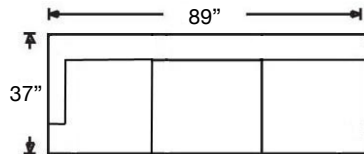

K625-RFF-RSE
Left Arm Sofa
$2662