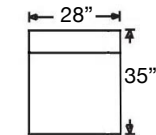

D183-RFF-SAL
Armless Chair
$1425