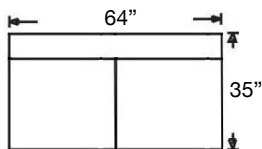

# MONICA SECTIONAL

Shown: Left Arm Sofa & Right Arm Corner Sofa  
 Overall Height 36"  
 Seat Height 20" | Seat Depth 22"

D188-RFF-RSE  
 Left Arm Corner Sofa  
 \$2800

D188-RFF-LSE  
 Right Arm Corner Sofa  
 \$2800

D189Q-RFF-RSB  
 Left Arm Sleep Sofa  
 \$3225

D189Q-RFF-LSB  
 Right Arm Sleep Sofa  
 \$3225

D187-RFF-WEDGE  
 Wedge  
 \$2100

D181C-RFF-RSC  
 Left Arm Chaise  
 \$2262

D181C-RFF-LSC  
 Right Arm Chaise  
 \$2262