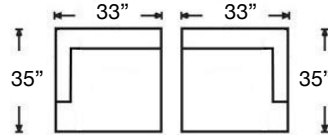

D185-RFF-RSE
Left Arm Chair
$1837

D185-RFF-LSE
Right Arm Chair
$1837