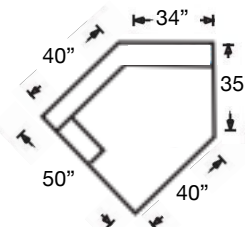

# MONICA SECTIONAL

Shown: Left Arm Sofa & Right Arm Corner Sofa  
 Overall Height 36"  
 Seat Height 20" | Seat Depth 22"

D188-RFF-RSE  
 Left Arm Corner Sofa  
 \$2800

D188-RFF-LSE  
 Right Arm Corner Sofa  
 \$2800

D184-RFF-LAL  
 Armless Loveseat  
 \$2262

D183-RFF-SAL  
 Armless Chair  
 \$1425

D185-RFF-RSE  
 Left Arm Chair  
 \$1837

D185-RFF-LSE  
 Right Arm Chair  
 \$1837

D188-RFF-126  
 Left Arm Cuddler  
 \$3112