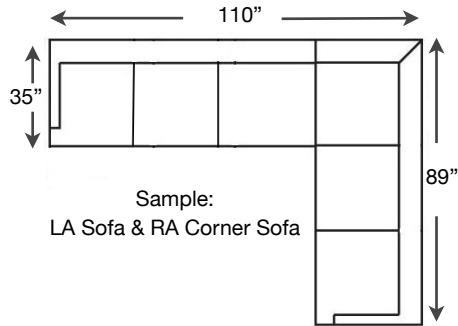

# MONICA SECTIONAL

Loose Back, Standard Comfort Foam Cushion Sectional  
 Shown: Left Arm Sofa & Right Arm Corner Sofa

Overall Height 36" | Seat Height 20" | Seat Depth 22"

Ordering Options	RT/LT Arm Corner Sofa	RT/LT Arm Sofa	RT/LT Arm Sleep Sofa	RT/LT Arm Loveseat	Armless Loveseat	RT/LT Arm Cuddler
16" Welled Down-Blend Throw Pillow	\$55/1	\$55/1	\$55/1	\$55/1	N/A	\$55/1
18" Welled Down-Blend Throw Pillow	\$110/2	\$55/1	\$55/1	\$55/1	N/A	\$110/2
Extra Firm Cushion	\$187	\$187	\$187	\$162	\$162	\$187
Extra Comfort Foam Cushion	\$150	\$150	\$150	\$125	\$125	\$150
Serene Comfort Foam Cushion	\$400	\$400	\$400	\$400	\$350	\$400
Comfort Down Cushion	\$312	\$312	\$312	\$312	\$237	\$312
Coil Spring Mattress	N/A	N/A	✓	N/A	N/A	N/A
Memory Foam Mattress	N/A	N/A	\$375	N/A	N/A	N/A

# MONICA SECTIONAL

Shown: Left Arm Sofa & Right Arm Corner Sofa  
 Overall Height 36"  
 Seat Height 20" | Seat Depth 22"

D188-RFF-RSE  
 Left Arm Corner Sofa  
 \$2800

D188-RFF-LSE  
 Right Arm Corner Sofa  
 \$2800