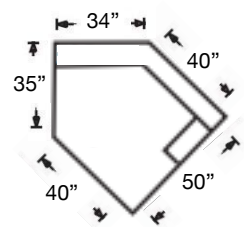

D184-RFF-LAL  
 Armless Loveseat  
 \$2262

D183-RFF-SAL  
 Armless Chair  
 \$1425

D185-RFF-RSE  
 Left Arm Chair  
 \$1837

D185-RFF-LSE  
 Right Arm Chair  
 \$1837

D188-RFF-126  
 Left Arm Cuddler  
 \$3112