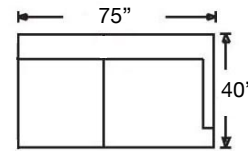

*Note: PS, NM, & RS pattern types on sofas will have seams on front seat rail, in-back and outback at cushion breaks.*

Q125-RFF-118  
 Left Arm Corner Sofa  
 \$3900

Q125-RFF-119  
 Right Arm Corner Sofa  
 \$3900

Q125-RFF-041  
 Armless Loveseat  
 \$2337

Q125-RFF-061  
 Armless Chair  
 \$1700

Q125-RFF-110  
 Left Arm Chaise  
 \$2412

Q125-RFF-111  
 Right Arm Chaise  
 \$2412

Q125-RFF-114  
 Left Arm Loveseat  
 \$2700