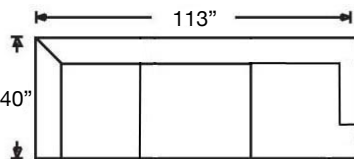

Q125-RFF-119
Right Arm Corner Sofa
$3900