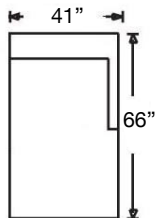

Q125-RFF-111
Right Arm Chaise
$2412