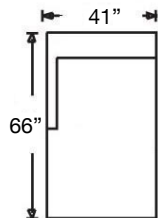

Q125-RFF-110
Left Arm Chaise
$2412