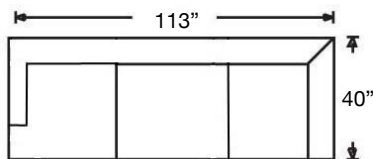

Loose Back, Serene Comfort Foam Cushion Sectional
Shown: Left Arm Corner Sofa + Armless Loveseat + Right Arm Chaise

Overall Height 35" | Seat Height 21" | Seat Depth 24"

Leg Finish Options Available.

The Serene Comfort Foam Cushion provides superior comfort through a combination of high-resiliency foam core wrapped in thick memory-like foam with advanced technology so temperature won't impact its sit.

Note: PS, NM, & RS pattern types on sofas will have seams on front seat rail, in-back and outback at cushion breaks.

Q125-RFF-118
Left Arm Corner Sofa
$3900