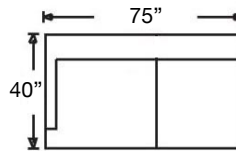

*Note: PS, NM, & RS pattern types on sofas will have seams on front seat rail, in-back and outback at cushion breaks.*

Q125-RFF-118  
 Left Arm Corner Sofa  
 \$3900

Q125-RFF-119  
 Right Arm Corner Sofa  
 \$3900

Q125-RFF-041  
 Armless Loveseat  
 \$2337

Q125-RFF-061  
 Armless Chair  
 \$1700

Q125-RFF-110  
 Left Arm Chaise  
 \$2412

Q125-RFF-111  
 Right Arm Chaise  
 \$2412

Q125-RFF-114  
 Left Arm Loveseat  
 \$2700