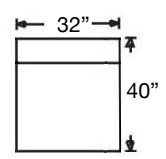

Q125-RFF-061
Armless Chair
$1700