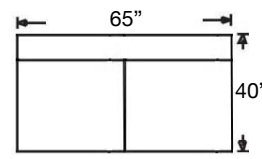

# MOHRE SECTIONAL

Loose Back, Serene Comfort Foam Cushion Sectional  
 Shown: Left Arm Corner Sofa + Armless Loveseat + Right Arm Chaise

Overall Height 35" | Seat Height 21" | Seat Depth 24"

Leg Finish Options Available.

*Note: PS, NM, & RS pattern types on sofas will have seams on front seat rail, in-back and outback at cushion breaks.*

Q125-RFF-118  
 Left Arm Corner Sofa  
 \$3900

Q125-RFF-119  
 Right Arm Corner Sofa  
 \$3900